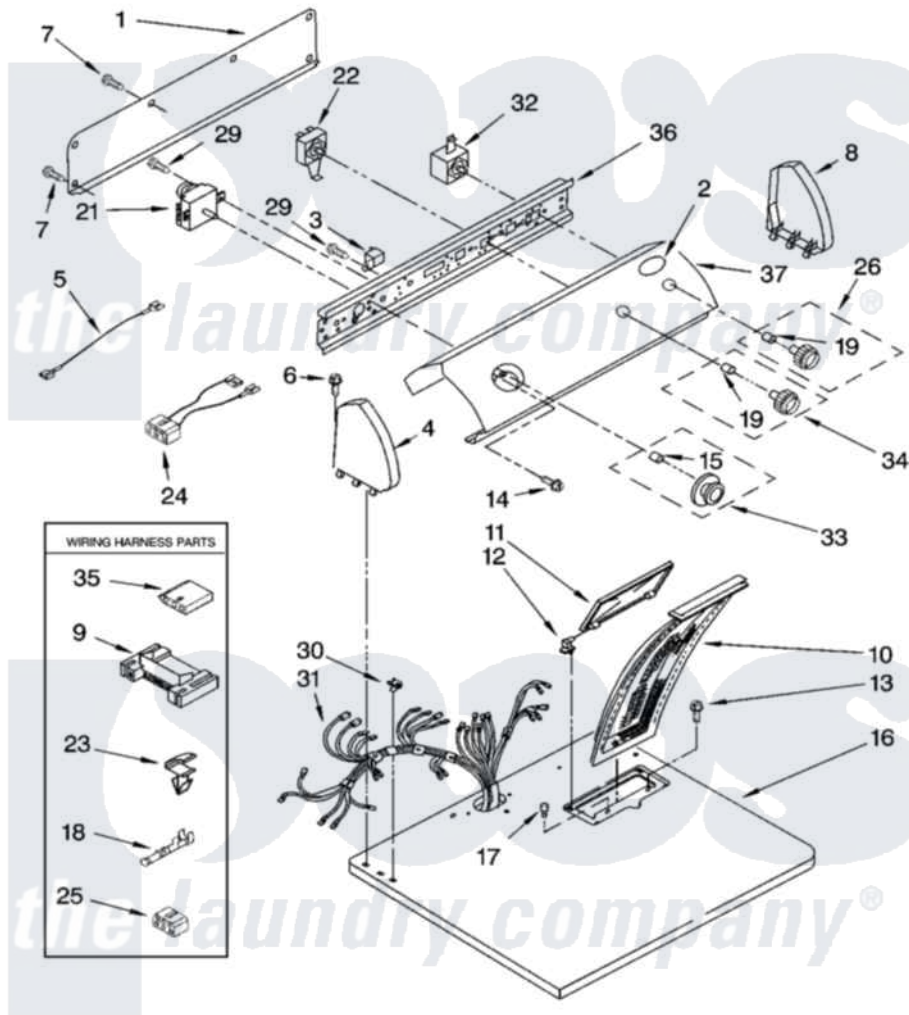

# Whirlpool YLEQ5000KQ2 02 - TOP AND CONSOLE PARTS

## TOP AND CONSOLE PARTS

For Models: YLEQ5000KQ2, YLEQ5000KW2  
(Designer White) (White/Grey)

8180224

3

Whirlpool [Residential Whirlpool YLEQ5000KQ2 Dryer Parts](#) Parts Diagram 02 - TOP AND CONSOLE PARTS  
Click on the part number to view part

Item	Original Part Number	Replaced By	Status	Part Description
1	<a href="#">8274261</a>			Do-It-Yourself Repair Manuals
2	3955775	<a href="#">8303811</a>		Badge, Assembly
3	<a href="#">694419</a>			Mini-Buzzer
4	8271365	<a href="#">279962</a>		Endcap
5	<a href="#">3401674</a>			Wire, Jumper
6	<a href="#">388326</a>			Screw, 8-18 X 1.25
7	<a href="#">693995</a>			Screw, Hex Head
8	8271359	<a href="#">279962</a>		Endcap
9	<a href="#">3395683</a>			Receptacle, Multi-Terminal
10	<a href="#">349639</a>			HANDLE AND LINT SCREEN ASSEMBLY
11	<a href="#">8283378</a>			Cover, Lint Screen
12	3978605	<a href="#">W10044470</a>		Hinge, RH
"	<a href="#">3978606</a>			Hinge, Lint Lid
13	688983	<a href="#">487240</a>		Screw, For Mtg. Service Capacitor
14	<a href="#">3400859</a>			Screw, Grounding