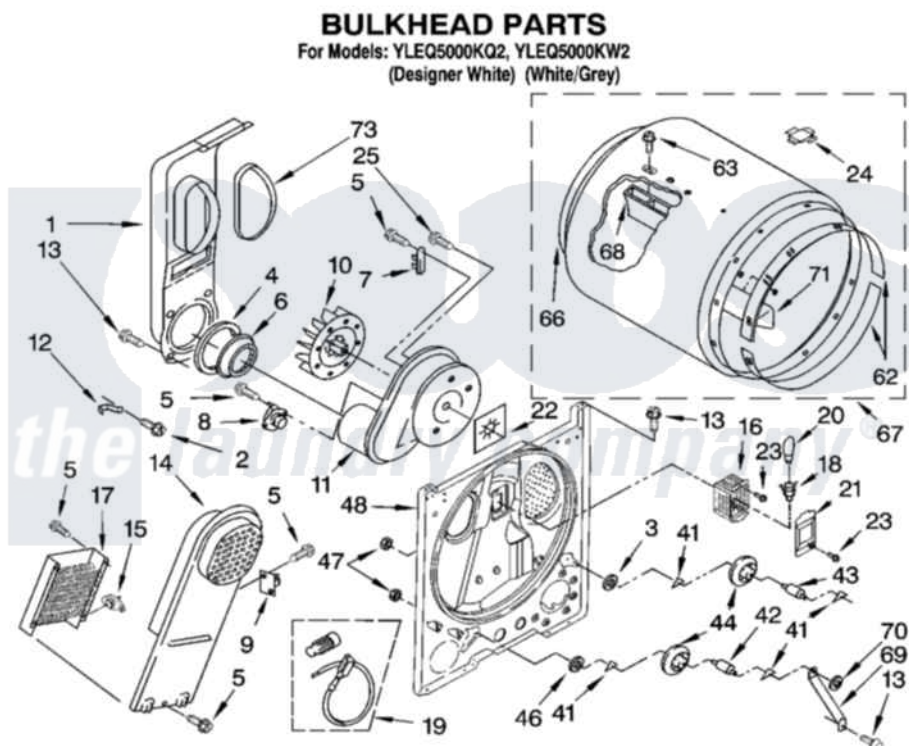

# Whirlpool YLEQ5000KQ2 03 - BULKHEAD PARTS

8180224

5

Whirlpool [Residential Whirlpool YLEQ5000KQ2 Dryer Parts](#) Parts Diagram 03 - BULKHEAD PARTS  
Click on the part number to view part

Item	Original Part Number	Replaced By	Status	Part Description
1	<a href="#">348368</a>			Lint Chute Assembly
2	<a href="#">489463</a>			Screw, 8-18 X 1/16
3	<a href="#">3388703</a>			Washer, Support
4	<a href="#">347139</a>			Seal, Lint Chute
5	<a href="#">90767</a>			Screw, 8A X 3/8 HeX Washer Head Tapping
6	<a href="#">696302</a>			Shield, Exhaust
7	<a href="#">3392519</a>			Thermal Limiter
8	<a href="#">3387134</a>			Thermostat, Internal-Bias
9	3977393	<a href="#">279816</a>		Cutoff-Tml
10	<a href="#">694089</a>			Wheel, Blower
11	8557384	<a href="#">8577230</a>		Housing, Blower
12	<a href="#">8066155</a>			Clip, Heater Box
13	343641	<a href="#">681414</a>		Screw, 10AB X 1/2
14	<a href="#">8541818</a>			Box, Heater
15	<a href="#">3977767</a>			Thermostat, High Limit 250 F
16	<a href="#">3977373</a>			Bracket, Drum Light