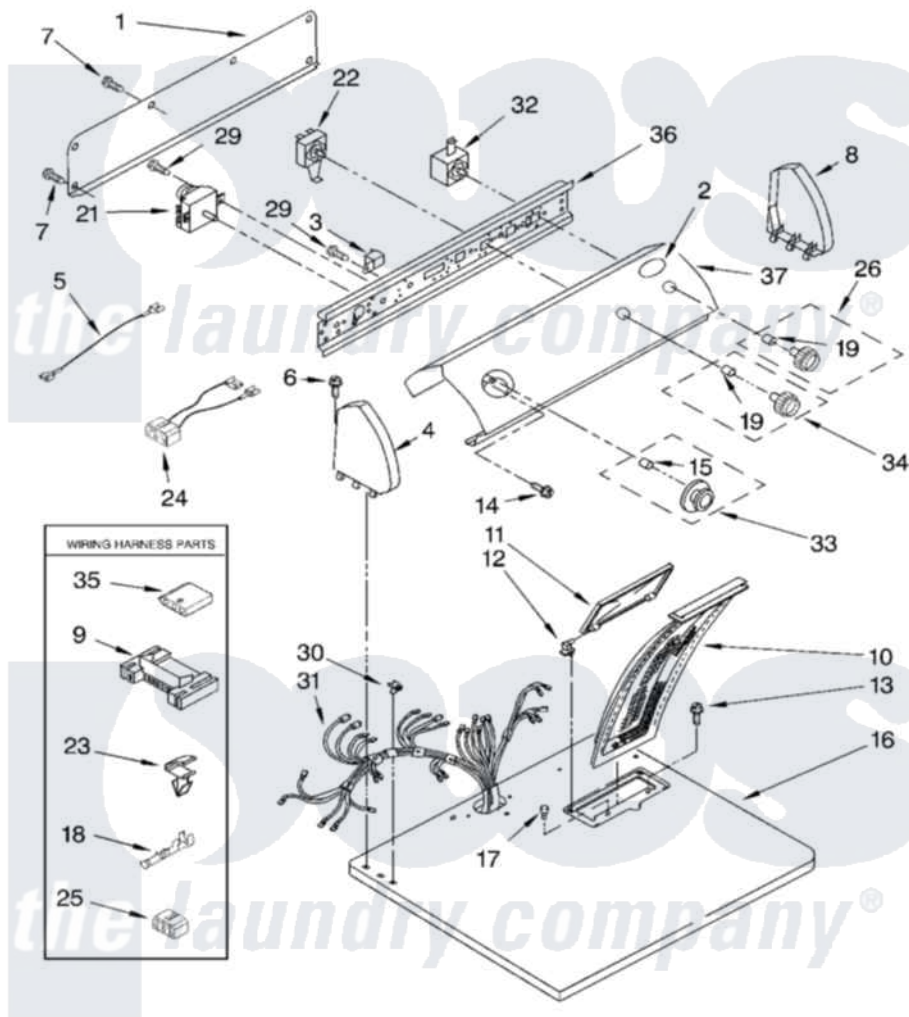

Whirlpool YLEQ5000KW1 02 - TOP AND CONSOLE PARTS

TOP AND CONSOLE PARTS

For Models: YLEQ5000KQ1, YLEQ5000KW1
(Designer White) (White/Grey)

4377994

3

Whirlpool Residential Whirlpool YLEQ5000KW1 Dryer Parts Parts Diagram 02 - TOP AND CONSOLE PARTS

[Click on the part number to view part](#)

| Item | Original Part Number | Replaced By | Status | Part Description |
|------|-------------------------|---------------------------|--------|-----------------------------------|
| 1 | 8274261 | | | Do-It-Yourself Repair Manuals |
| 2 | 3955775 | 8303811 | | Badge, Assembly |
| 3 | 694419 | | | Mini-Buzzer |
| 4 | 8271365 | 279962 | | Endcap |
| 5 | 3401674 | | | Wire, Jumper |
| 6 | 388326 | | | Screw, 8-18 X 1.25 |
| 7 | 693995 | | | Screw, Hex Head |
| 8 | 8271359 | 279962 | | Endcap |
| 9 | 3395683 | | | Receptacle, Multi-Terminal |
| 10 | 349639 | | | HANDLE AND LINT SCREEN ASSEMBLY |
| 11 | 8283378 | | | Cover, Lint Screen |
| 12 | 3978605 | W10044470 | | Hinge, RH |
| " | 3978606 | | | Hinge, Lint Lid |
| 13 | 688983 | 487240 | | Screw, For Mtg. Service Capacitor |
| 14 | 3400859 | | | Screw, Grounding |