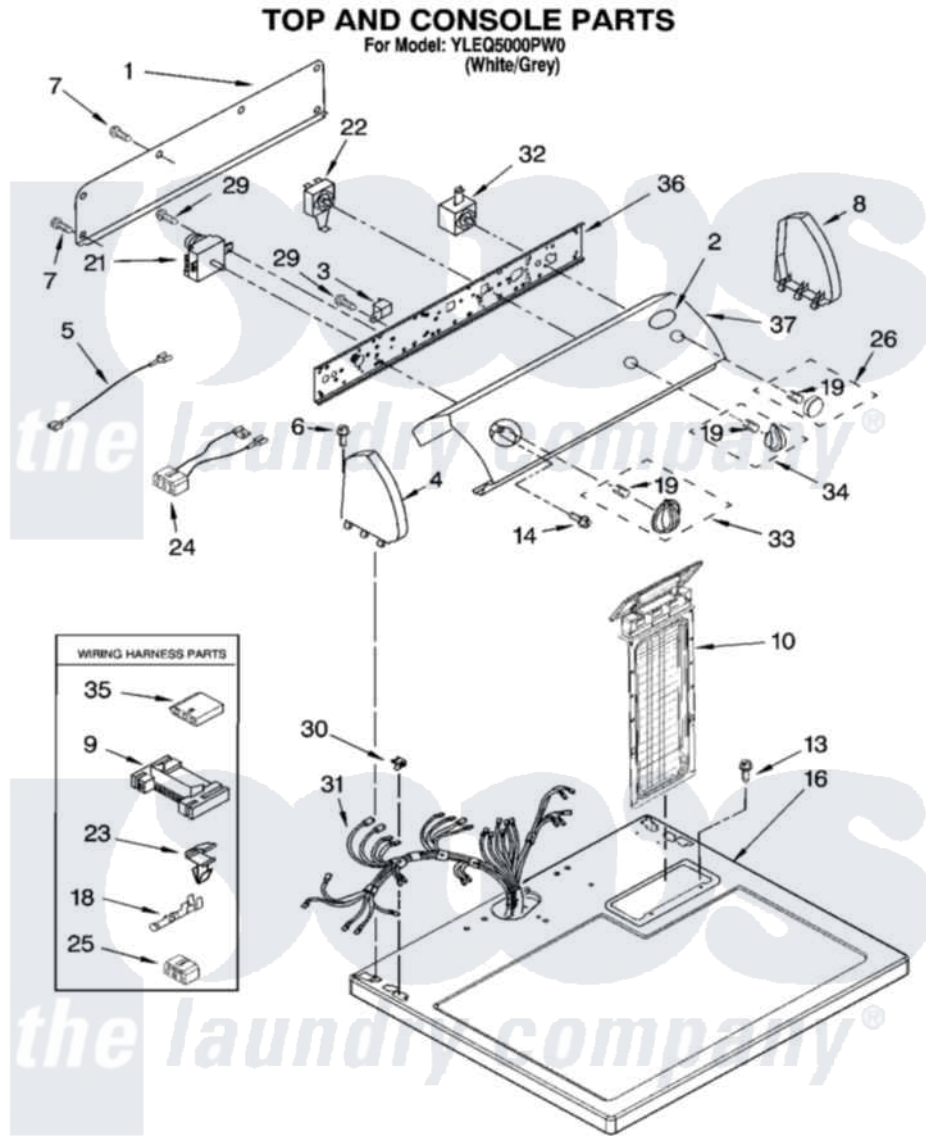

Whirlpool YLEQ5000PW0 02 - TOP AND CONSOLE PARTS

8180367

3

Whirlpool Residential Whirlpool YLEQ5000PW0 Dryer Parts Parts Diagram 02 - TOP AND CONSOLE PARTS
Click on the part number to view part

Item	Original Part Number	Replaced By	Status	Part Description
1	8274261			Do-It-Yourself Repair Manuals
2	3400985			Medallion
3	694419			Mini-Buzzer
4	8271365	279962		Endcap
5	3401674			Wire, Jumper
6	388326			Screw, 8-18 X 1.25
7	693995			Screw, Hex Head
8	8271359	279962		Endcap
9	3395683			Receptacle, Multi-Terminal
10	8557857			Screen, Lint
13	688983	487240		Screw, For Mtg. Service Capacitor
14	3400859			Screw, Grounding
16	8557930	8563985		Top
18	94614			Terminal
19	8536939			Clip, Knob
21	8299778			Timer, 60 Hz

22	3405152		Switch, Wrinkle Shield
23	3394427		Clip-Harness
24	8283292	8283276	Wire, Jumper
25	3347243		Block, Disconnect
26	8544941		Knob, Push-To-Start
29	3390646	W10139210	Screw, 8-18 X 5/16
30	357213		Nut, Push-In
31	8299870	Not Available	Harness, Wiring
32	3977456		Switch, Push-To-Start
33	8544957		Timer Knob Assembly
34	8544937		Knob, Control
35	3936144		Do-It-Yourself Repair Manuals
36	8544895		Bracket, Control
37	8546012		Panel, Control
"	BLANK	Not Available	ACCESSORY PARTS
"	3404351		Accessory Parts
"	8522199		Accessory Parts
"	279948	4392065	Kit, Dryer Repair
	72017		Paint, Touch-Up
"	350930		Paint, Pressurized Spray B
"	350938		Paint, Pressurized Spray B
"	799344		Paint, Touch-Up)