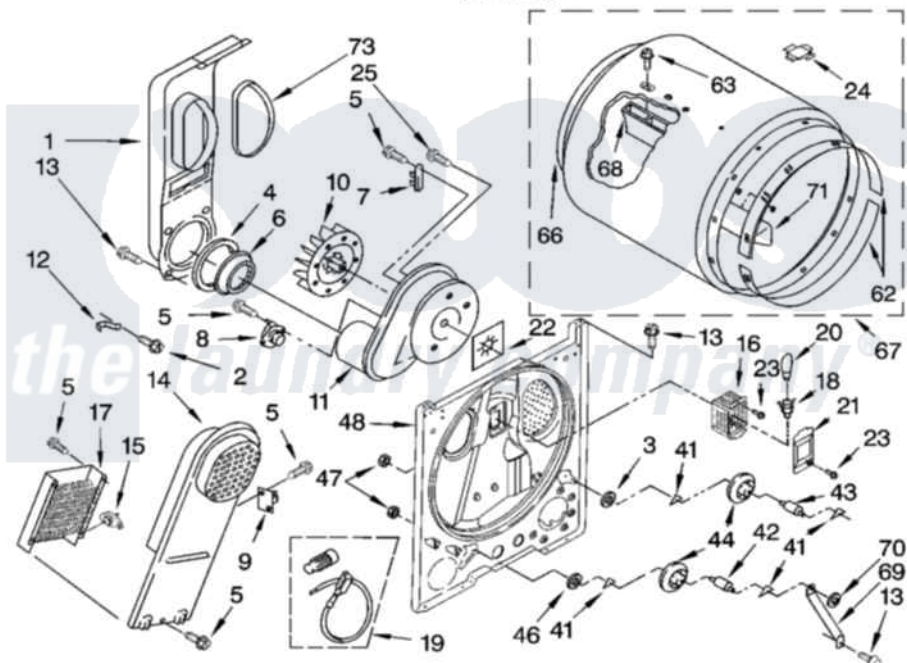

Whirlpool YLEQ5000PW0 03 - BULKHEAD PARTS

BULKHEAD PARTS

For Model: YLEQ5000PW0
(White/Grey)

8180367

5

Whirlpool Residential Whirlpool YLEQ5000PW0 Dryer Parts Parts Diagram 03 - BULKHEAD PARTS

[Click on the part number to view part](#)

Item	Original Part Number	Replaced By	Status	Part Description
1	348368			Lint Chute Assembly
2	489463			Screw, 8-18 X 1/16
3	3388703			Washer, Support
4	347139			Seal, Lint Chute
5	90767			Screw, 8A X 3/8 HeX Washer Head Tapping
6	696302			Shield, Exhaust
7	3392519			Thermal Limiter
8	3387134			Thermostat, Internal-Bias
9	3977393	279816		Cutoff-Tml
10	694089			Wheel, Blower
11	8557384	8577230		Housing, Blower
12	8066155			Clip, Heater Box
13	343641	681414		Screw, 10AB X 1/2
14	8541818			Box, Heater
15	3977767			Thermostat, High Limit 250 F
16	3977373			Bracket, Drum Light

17	3403585	279838	Element
18	3403634	W10136369	Socket, Drum Light Assembly
19	279457		Wire Kit, Terminal
20	3406124	22002263	Lamp
21	3402841	8532165	Lens, Drum Light
22	3394196		Seal, Blower Shaft
23	487909	488729	Screw
24	8066086		Plug, Drum Hole
25	3390647	488729	Screw
41	690997		Washer, Thrust
42	3399506	W10359270	Shaft, Drum Roller Threads
43	3399507	W10359269	Shaft, Drum Roller Threads
44	3397588	349241T	Support
46	348197		Washer, Support
47	3359452		Nut, Lock
48	3403493	279798	Bulkhead
62	692526	279441	BeaRng-Rng
63	97787	W10109200	Screw, Baffle Mounting
66	3406130	279857	Seal
67	695587		Drum Assembly
68	692490		Baffle, Drum
69	3976434		Bracket, Support Shaft
70	90296		Nut, Push On
71	3403636		Baffle, Drum
73	339956		Seal, Air Duct To Bulkhead