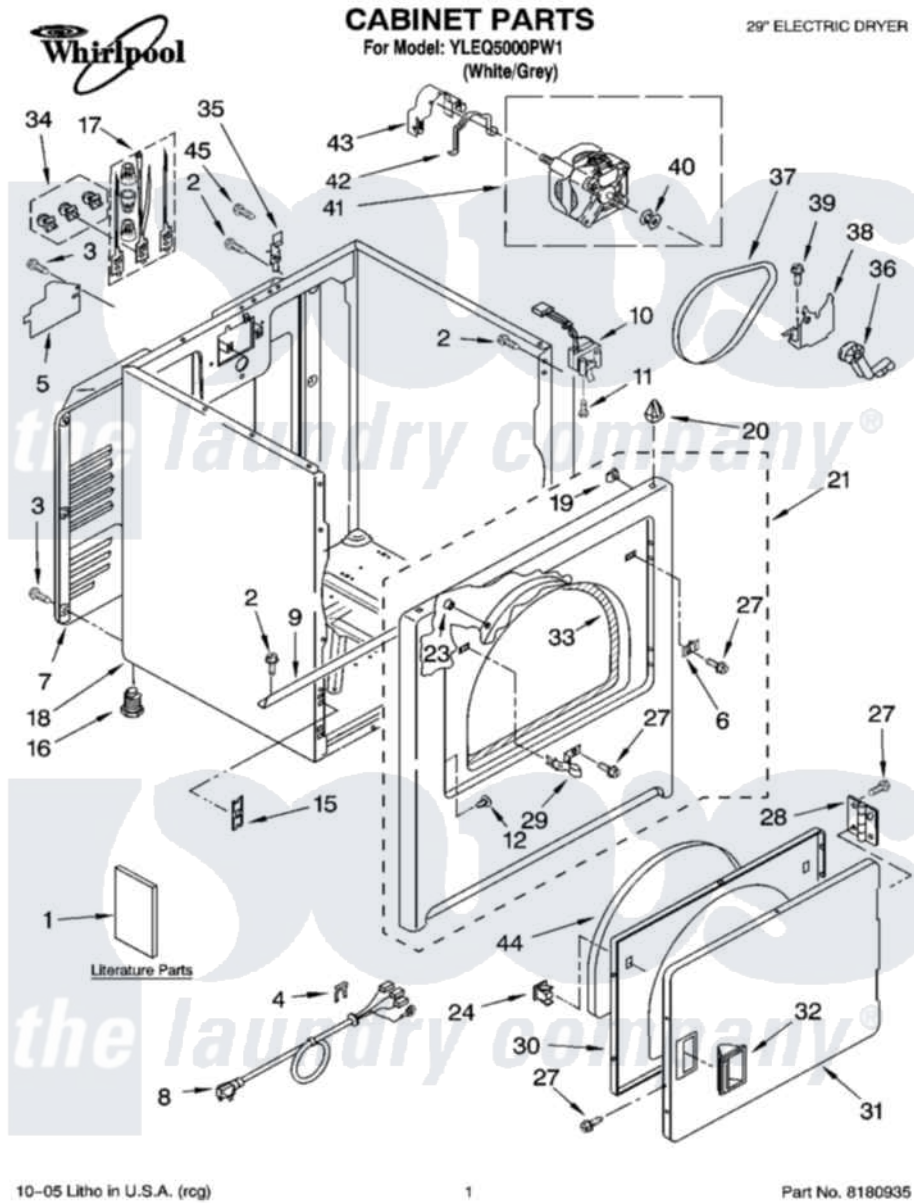

Whirlpool YLEQ5000PW1 01 - CABINET PARTS

10-05 Litho in U.S.A. (rcg)

1

Part No. 8180935

Whirlpool [Residential Whirlpool YLEQ5000PW1 Dryer Parts](#) Parts Diagram 01 - CABINET PARTS
 Click on the part number to view part

Item	Original Part Number	Replaced By	Status	Part Description
1	8535831		Not Available	Instructions, Installation
"	8533770		Not Available	Sheet, Cycle Feature
"	8578181		Not Available	Use & Care Guide
"	8578218		Not Available	Wiring Diagram
"	BLANK		Not Available	Following May Be Purchased DO-IT-YOURSELF REPAIR MANUALS
"	677818		Not Available	Manual, Do-It- Yourself Repair (Dryer)
2	343641	681414		Screw, 10AB X 1/2
3	693995			Screw, Hex Head
4	694415			Clip, Strain Relief
5	3394202		Not Available	Cover, Terminal Block
6	3403630			Plug, Strike Hole
7	3396805	280043		Panel-Rear
8	3394208			Cord, Power
9	8541400			Bracket, Cabinet

10	3406107		Door Switch Assembly
11	697773	3395530	Screw
12	3404413		Plug, Hinge Hole
15	3394083		Clip, Front Panel
16	3392100	49621	Feet-Leveling
"	279810		Foot-Optional
17	279318		Terminal Tinned And Brass Panel
18	8530603	8533643	Cabinet
19	98234		Clip, U-Bend
20	690363	18776	Lock, Front Top
21	3403444	279852	Panel
23	685203	279220	Clip
24	690081	279570	Latch
27	342055	488627	Screw
28	3405514	W10362431	Hinge And Pin Assembly
29	3403431		Strike, Panel
30	3402341		Door, Inner
31	3402335		Door, Front
32	3405184		Handle, Door
33	3406129		Seal And Bearing Assembly
34	279393		Terminal Block Screw Kit
35	238088	8066217	Hinge, Top
36	691366		Idler And Pulley Assembly
37	8066065	341241	Belt
38	348780		Base, Motor
39	3400500		Bolt, 3405245 5/16-18 X 3/4
40	3394341	W10299847	Pulley-Motor
41	8066206	279827	Motor-Drve
42	660658		Clamp, Motor Mounting 343481 685441
43	3404162		Clamp, Motor
44	3405246		Seal, Door Push-To-Start
45	697776	4331106	Screw, No.10-32 X 7/16