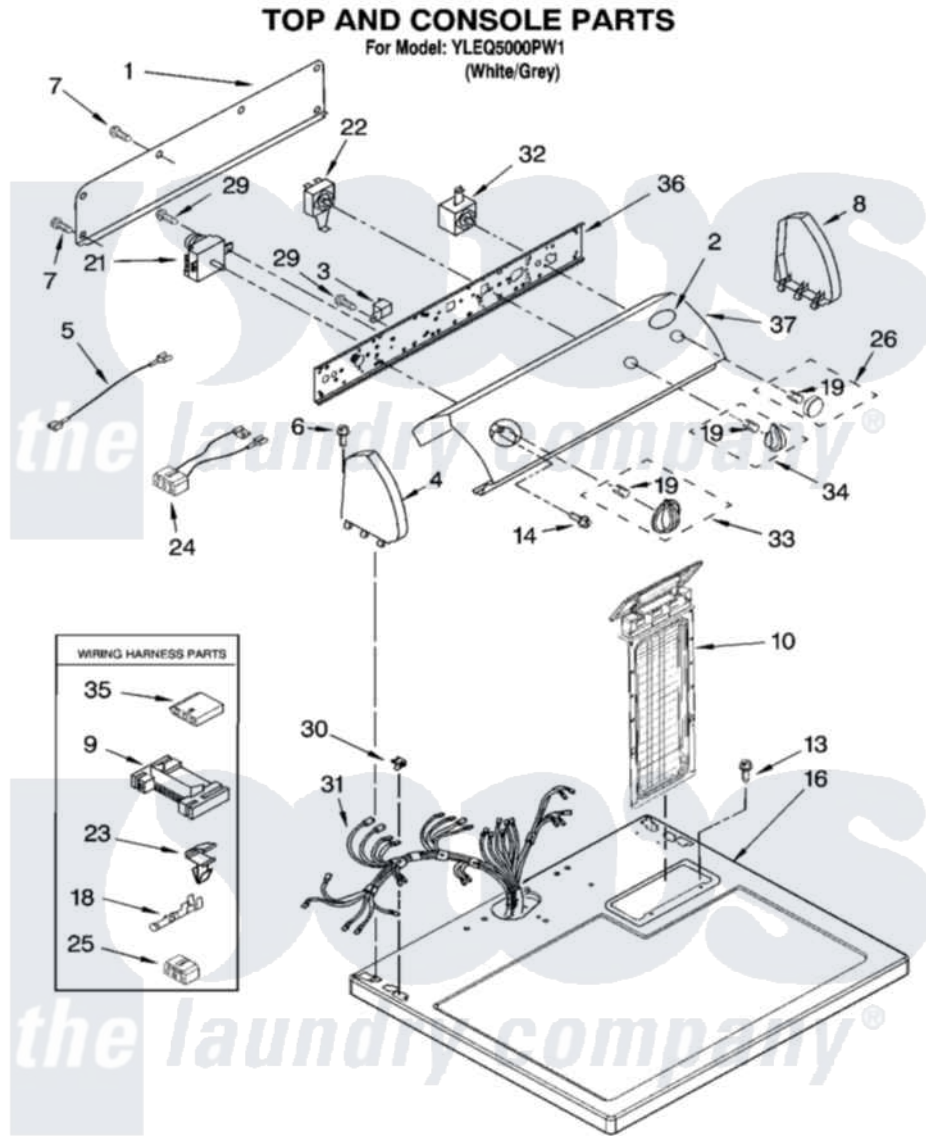

Whirlpool YLEQ5000PW1 02 - TOP AND CONSOLE PARTS

8180935

3

Whirlpool Residential Whirlpool YLEQ5000PW1 Dryer Parts Parts Diagram 02 - TOP AND CONSOLE PARTS
 Click on the part number to view part

Item	Original Part Number	Replaced By	Status	Part Description
1	8274261			Do-It-Yourself Repair Manuals
2	3400985			Medallion
3	694419			Mini-Buzzer
4	8271365	279962		Endcap
5	3401674			Wire, Jumper
6	388326			Screw, 8-18 X 1.25
7	693995			Screw, Hex Head
8	8271359	279962		Endcap
9	3395683			Receptacle, Multi-Terminal
10	8557857			Screen, Lint
13	688983	487240		Screw, For Mtg. Service Capacitor
14	8533951	3400859		Screw, Grounding
16	8557930	8563985		Top
18	94614			Terminal
19	8536939			Clip, Knob
21	8299778			Timer, 60 Hz

22	3405152		Switch, Wrinkle Shield
23	3394427		Clip-Harness
24	8283292	8283276	Wire, Jumper
25	3347243		Block, Disconnect
26	8544941		Knob, Push-To-Start
29	8533971	90767	Screw, 8A X 3/8 HeX Washer Head Tapping
30	357213		Nut, Push-In
31	8299870	Not Available	Harness, Wiring
32	3977456		Switch, Push-To-Start
33	8544957		Timer Knob Assembly
34	8544937		Knob, Control
35	3936144		Do-It-Yourself Repair Manuals
36	8544895		Bracket, Control
37	8546012		Panel, Control