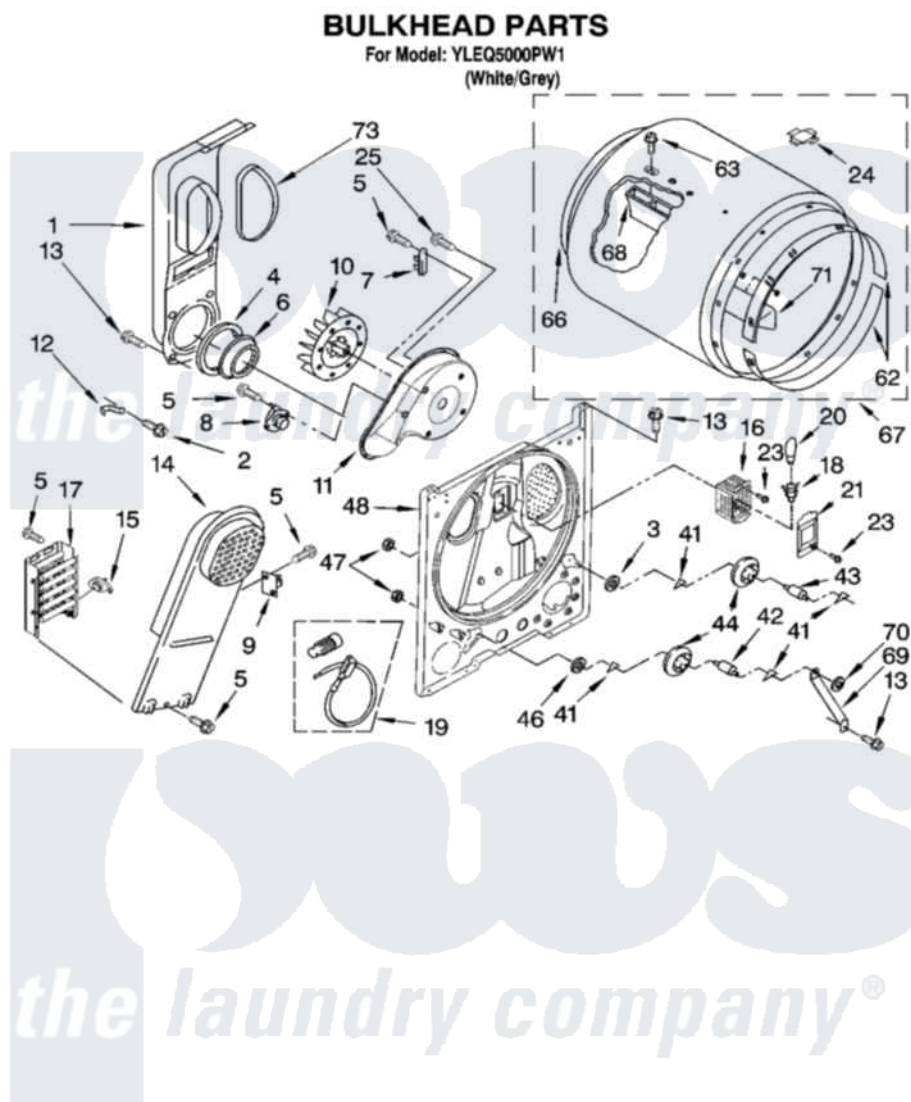

Whirlpool YLEQ5000PW1 03 - BULKHEAD PARTS, OPTIONAL PARTS
(NOT INCLUDED)

8190935

5

Whirlpool Residential Whirlpool YLEQ5000PW1 Dryer Parts Parts Diagram 03 - BULKHEAD PARTS, OPTIONAL PARTS
(NOT INCLUDED)

[Click on the part number to view part](#)

Item	Original Part Number	Replaced By	Status	Part Description
1	348368			Lint Chute Assembly
2	489463			Screw, 8-18 X 1/16
3	3388703			Washer, Support
4	347139			Seal, Lint Chute
5	90767			Screw, 8A X 3/8 HeX Washer Head Tapping
6	696302			Shield, Exhaust
7	3392519			Thermal Limiter
8	3387134			Thermostat, Internal-Bias
9	3977393	279816		Cutoff-Tml
10	694089			Wheel, Blower
11	8577230			Housing, Blower
12	8066155			Clip, Heater Box
13	343641	681414		Screw, 10AB X 1/2
14	8541818			Box, Heater