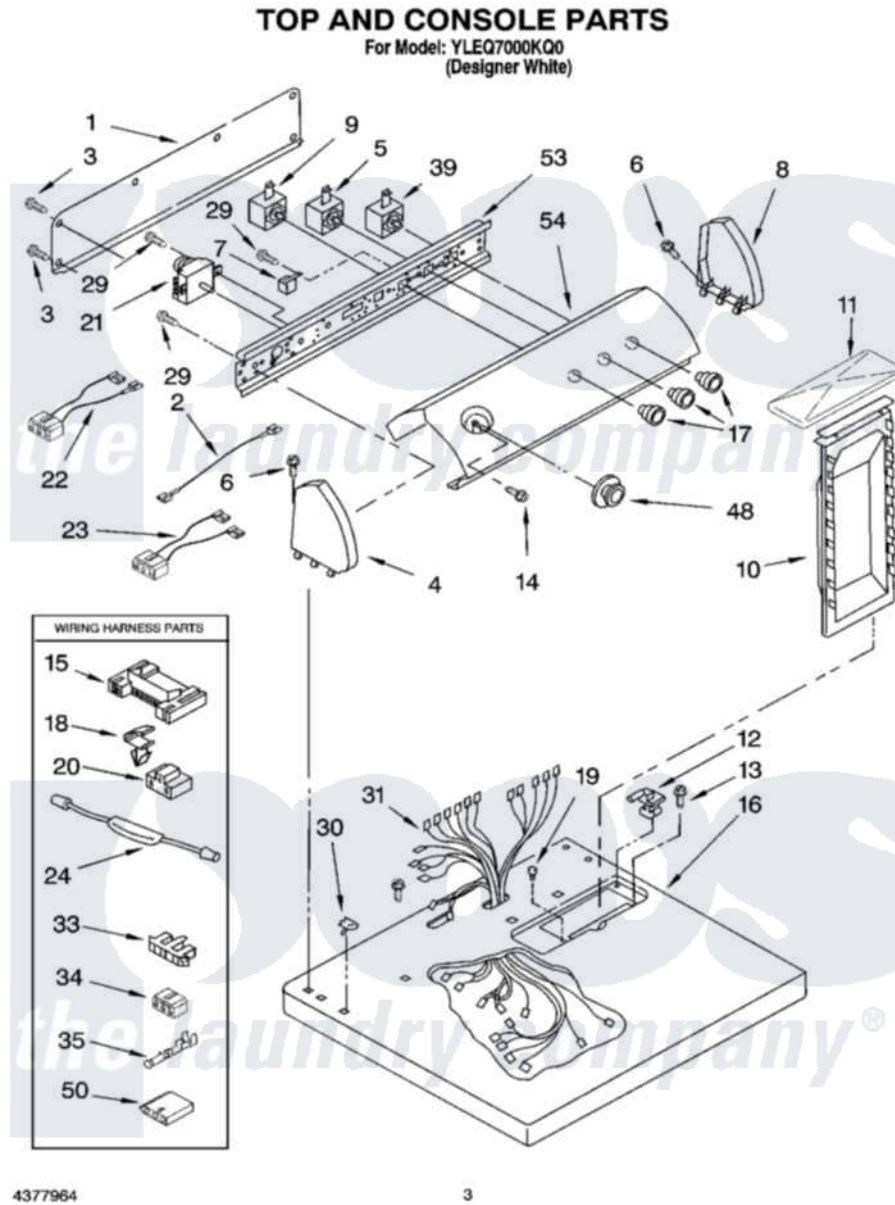

Whirlpool YLEQ7000KQ0 02 - TOP AND CONSOLE PARTS

Whirlpool [Residential Whirlpool YLEQ7000KQ0 Dryer Parts](#) Parts Diagram 02 - TOP AND CONSOLE PARTS
Click on the part number to view part

| Item | Original Part Number | Replaced By | Status | Part Description |
|------|-------------------------|---------------------------|--------|-----------------------------------|
| 1 | 8274261 | | | Do-It-Yourself Repair Manuals |
| 2 | 3401684 | | | Jumper, Wire |
| 3 | 693995 | | | Screw, Hex Head |
| 4 | 8271365 | 279962 | | Endcap |
| 5 | 3405156 | | | Switch, Rotary |
| 6 | 388326 | | | Screw, 8-18 X 1.25 |
| 7 | 694419 | | | Mini-Buzzer |
| 8 | 8271359 | 279962 | | Endcap |
| 9 | 3399639 | | | Switch, Rotary Temperature |
| 10 | 349639 | | | HANDLE AND LINT SCREEN ASSEMBLY |
| 11 | 8283378 | | | Cover, Lint Screen |
| 12 | 3978605 | W10044470 | | Hinge, RH |
| " | 3978606 | | | Hinge, Lint Lid |
| 13 | 688983 | 487240 | | Screw, For Mtg. Service Capacitor |
| 14 | 3400859 | | | Screw, Grounding |