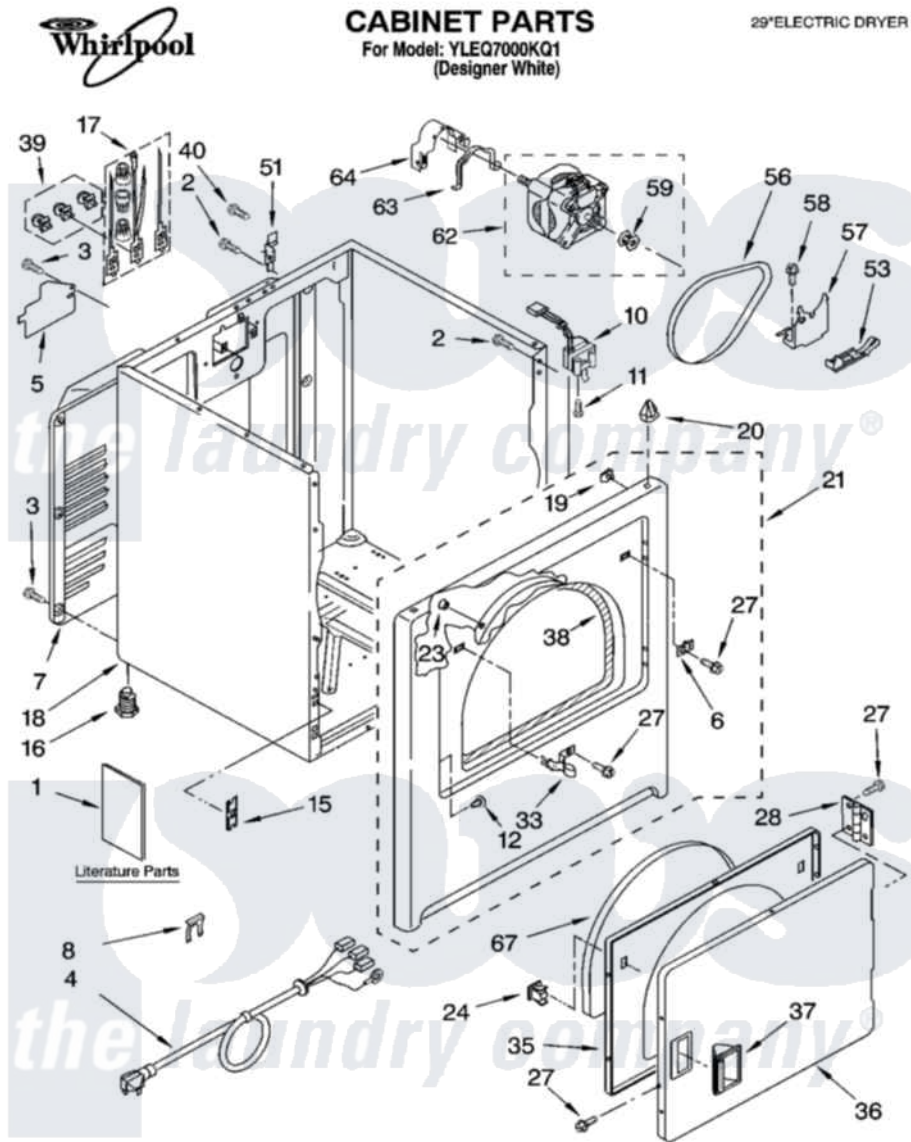

Whirlpool YLEQ7000KQ1 01 - CABINET PARTS

11-01 Litho in U.S.A. (djc)

1

Part No. 8179736

Whirlpool [Residential Whirlpool YLEQ7000KQ1 Dryer Parts](#) Parts Diagram 01 - CABINET PARTS

[Click on the part number to view part](#)

Item	Original Part Number	Replaced By	Status	Part Description
1	LIT3397620		Not Available	Literature Parts (Instructions, Installation)
"	LIT8314832		Not Available	Literature Parts (Use And care Guide)
"	LIT8528191		Not Available	Literature Parts (Label, Wiring Diagram)
"	LIT3978731		Not Available	Literature Parts (Label, Energy Guide)
"	BLANK		Not Available	Following May Be Purchased DO-IT-YOURSELF REPAIR MANUALS
"	LIT677818	677818L		Diy
2	343641	681414		Screw, 10AB X 1/2
3	693995			Screw, Hex Head
4	3394208			Cord, Power
5	3394202		Not Available	Cover, Terminal Block
6	3403630			Plug, Strike Hole
7	3396805	280043		Panel-Rear
8	694415			Clip, Strain Relief