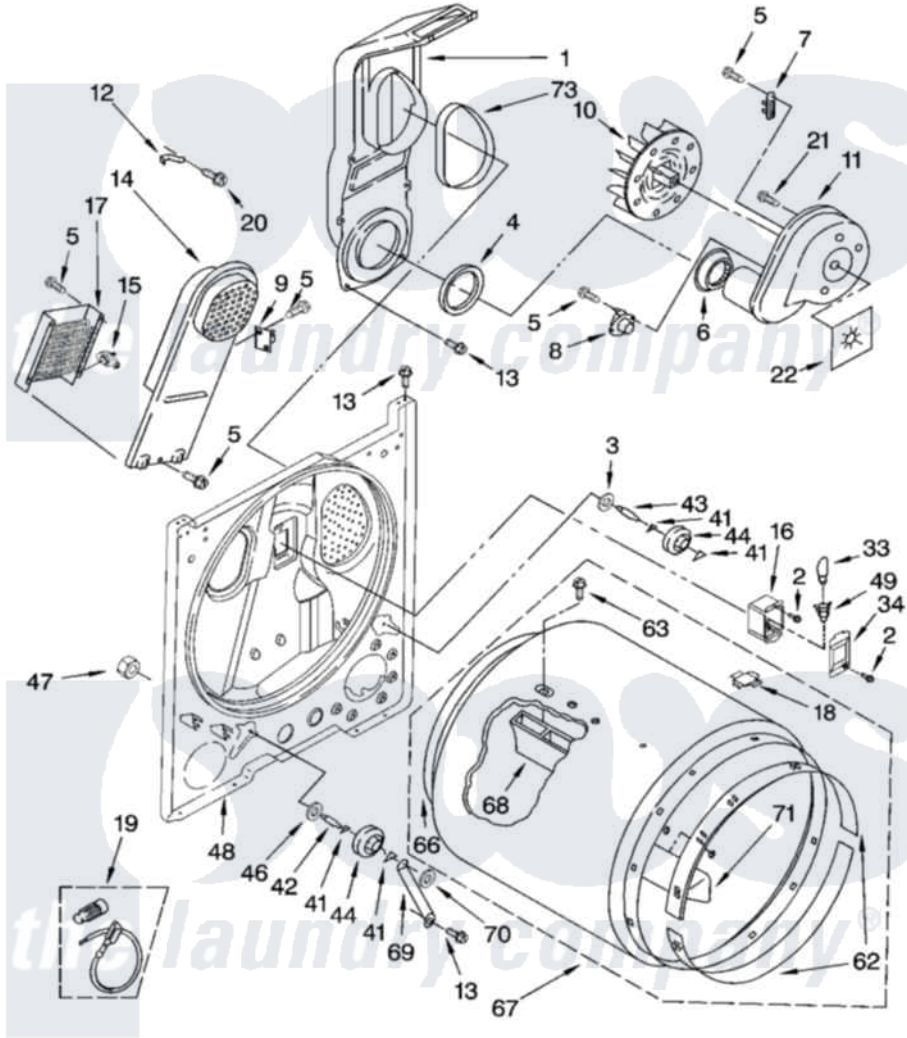

## BULKHEAD PARTS

For Model: YLEQ7000KQ1  
(Designer White)

8179736

5

Whirlpool Residential Whirlpool YLEQ7000KQ1 Dryer Parts Parts Diagram 03 - BULKHEAD PARTS  
Click on the part number to view part

| Item | Original Part Number    | Replaced By             | Status | Part Description                        |
|------|-------------------------|-------------------------|--------|---|
| 1    | <a href="#">348368</a>  |                         |        | Lint Chute Assembly                     |
| 2    | 487909                  | <a href="#">488729</a>  |        | Screw                                   |
| 3    | <a href="#">3388703</a> |                         |        | Washer, Support                         |
| 4    | <a href="#">347139</a>  |                         |        | Seal, Lint Chute                        |
| 5    | <a href="#">90767</a>   |                         |        | Screw, 8A X 3/8 HeX Washer Head Tapping |
| 6    | <a href="#">696302</a>  |                         |        | Shield, Exhaust                         |
| 7    | <a href="#">3392519</a> |                         |        | Thermal Limiter                         |
| 8    | <a href="#">3387134</a> |                         |        | Thermostat, Internal-Bias               |
| 9    | 3977393                 | <a href="#">279816</a>  |        | Cutoff-Tml                              |
| 10   | <a href="#">694089</a>  |                         |        | Wheel, Blower                           |
| 11   | 3405016                 | <a href="#">8577230</a> |        | Housing, Blower                         |
| 12   | 3398161                 |                         |        | CLIP                                    |
| 13   | 343641                  | <a href="#">681414</a>  |        | Screw, 10AB X 1/2                       |
| 14   | 3397566                 | <a href="#">8541818</a> |        | Box, Heater                             |
| 15   | <a href="#">3977767</a> |                         |        | Thermostat, High Limit 250 F            |
| 16   | <a href="#">3977373</a> |                         |        | Bracket, Drum Light                     |