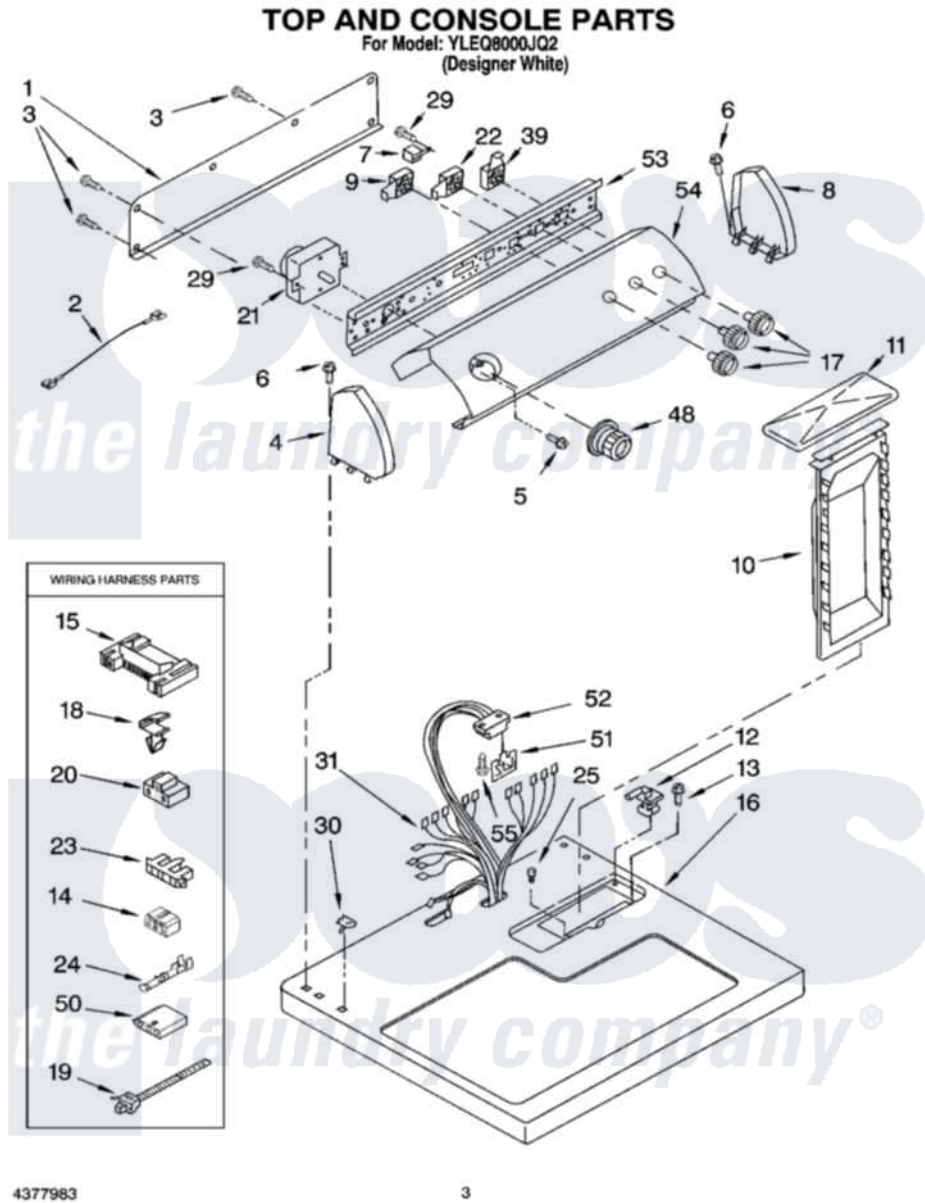

# Whirlpool YLEQ8000JQ2 02 - TOP AND CONSOLE PARTS

Whirlpool Residential Whirlpool YLEQ8000JQ2 Dryer Parts Parts Diagram 02 - TOP AND CONSOLE PARTS  
Click on the part number to view part

Item	Original Part Number	Replaced By	Status	Part Description
1	<a href="#">8274261</a>			Do-It-Yourself Repair Manuals
2	<a href="#">3401684</a>			Jumper, Wire
3	<a href="#">693995</a>			Screw, Hex Head
4	8271365	<a href="#">279962</a>		Endcap
5	<a href="#">3400859</a>			Screw, Grounding
6	<a href="#">388326</a>			Screw, 8-18 X 1.25
7	<a href="#">694419</a>			Mini-Buzzer
8	8271359	<a href="#">279962</a>		Endcap
9	<a href="#">8528331</a>			Switch, Temperature
10	<a href="#">349639</a>			HANDLE AND LINT SCREEN ASSEMBLY
11	<a href="#">8283378</a>			Cover, Lint Screen
12	3978605	<a href="#">W10044470</a>		Hinge, RH
"	<a href="#">3978606</a>			Hinge, Lint Lid
13	688983	<a href="#">487240</a>		Screw, For Mtg. Service Capacitor
14	<a href="#">3347243</a>			Block, Disconnect