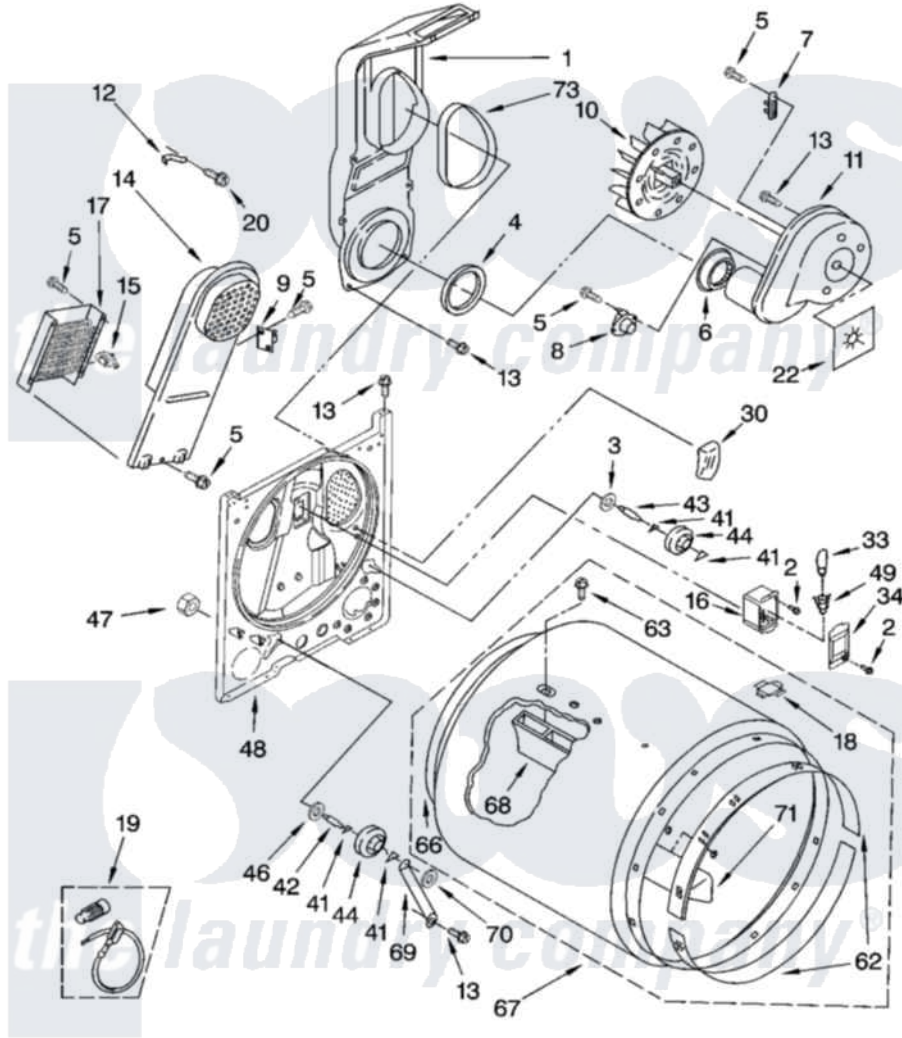

Whirlpool YLEQ8000JQ2 03 - BULKHEAD PARTS

BULKHEAD PARTS

For Model: YLEQ8000JQ2
(Designer White)

4377983

5

Whirlpool Residential Whirlpool YLEQ8000JQ2 Dryer Parts Parts Diagram 03 - BULKHEAD PARTS
Click on the part number to view part

Item	Original Part Number	Replaced By	Status	Part Description
1	348368			Lint Chute Assembly
2	487909	488729		Screw
3	3388703			Washer, Support
4	347139			Seal, Lint Chute
5	90767			Screw, 8A X 3/8 HeX Washer Head Tapping
6	696302			Shield, Exhaust
7	3392519			Thermal Limiter
8	8318268			Thermostat, Internal-Bias
9	3977393	279816		Cutoff-Tml
10	694089			Wheel, Blower
11	3405016	8577230		Housing, Blower
12	3398161			CLIP
13	343641	681414		Screw, 10AB X 1/2
14	3397566	8541818		Box, Heater
15	3977767			Thermostat, High Limit 250 F
16	3977373			Bracket, Drum Light

17	3403585	279838	Element
18	8066086		Plug, Drum Hole
19	279457		Wire Kit, Terminal
20	489463		Screw, 8-18 X 1/16
22	3394196		Seal, Blower Shaft
30	3976479	279366	Electrode
33	3406124	22002263	Lamp
34	3402841	8532165	Lens, Drum Light
41	690997		Washer, Thrust
42	3399506	W10359270	Shaft, Drum Roller Threads
43	3399507	W10359269	Shaft, Drum Roller Threads
44	3397588	349241T	Support
46	348197		Washer, Support
47	3359452		Nut, Lock
48	3403414		Bulkhead
49	3403634	W10136369	Socket, Drum Light Assembly
62	692526	279441	BeaRng-Rng
63	97787	W10109200	Screw, Baffle Mounting
66	3406130	279857	Seal
67	695587		Drum Assembly
68	692490		Baffle, Drum
69	3976434		Bracket, Support Shaft
70	90296		Nut, Push On
71	3403636		Baffle, Drum
73	339956		Seal, Air Duct To Bulkhead