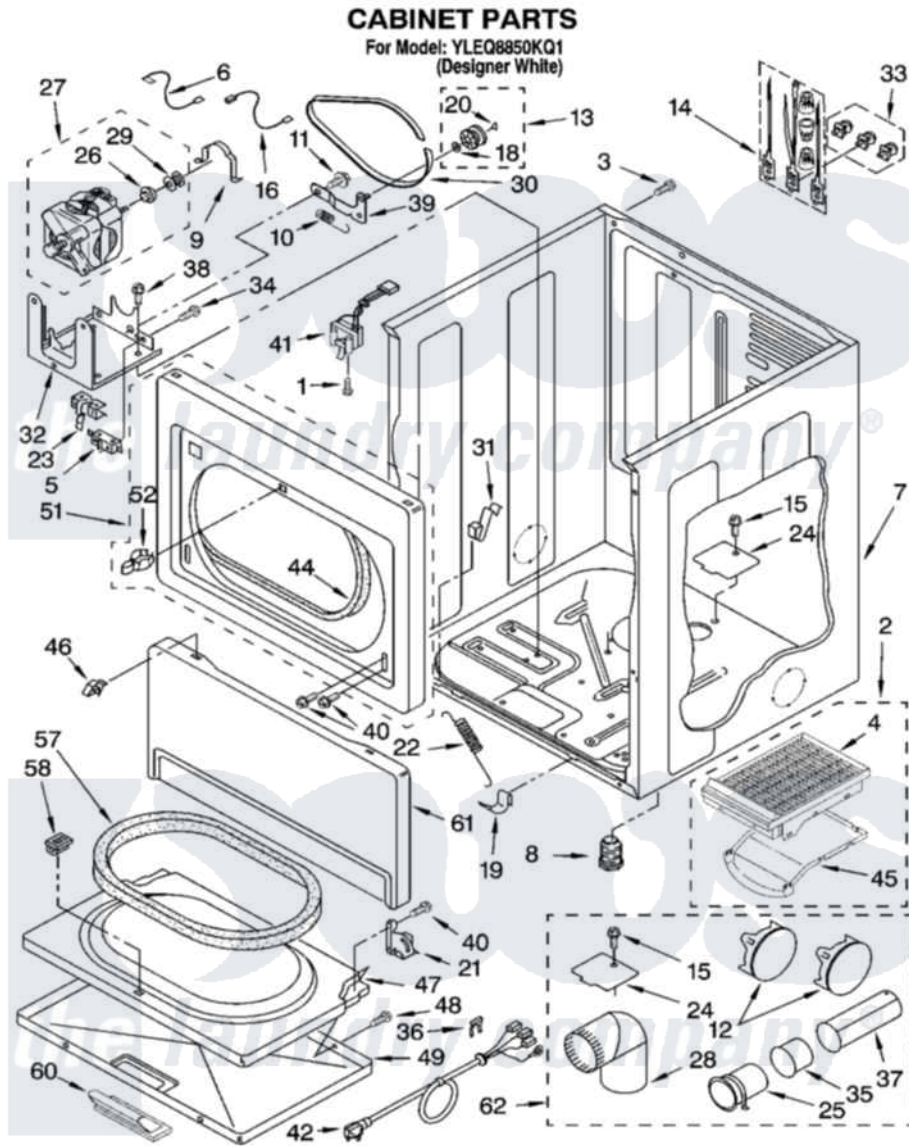

# Whirlpool YLEQ8850KQ1 02 - CABINET PARTS

8179869

3

Whirlpool [Residential Whirlpool YLEQ8850KQ1 Dryer Parts](#) Parts Diagram 02 - CABINET PARTS  
 Click on the part number to view part

Item	Original Part Number	Replaced By	Status	Part Description
1	697773	<a href="#">3395530</a>		Screw
2	3406911	<a href="#">8212450A</a>		Dryer Rack
3	697776	<a href="#">4331106</a>		Screw, No.10-32 X 7/16
4	3406910	<a href="#">8212450A</a>		Dryer Rack
5	3394881	<a href="#">279782</a>		Switch-Lid
6	<a href="#">3398948</a>			Wire, Jumper
7	<a href="#">8310656</a>			Cabinet
8	3392100	<a href="#">49621</a>		Feet-Leveling
"	<a href="#">279810</a>			Foot-Optional
9	<a href="#">660658</a>			Clamp, Motor Mounting 343481 685441
10	<a href="#">3387374</a>			Spring, Idler
11	<a href="#">3389420</a>			Retainer-Idler 1/4-20 X 1/16
12	697750	<a href="#">W10470674</a>		Dryer Exhaust Kit
13	3388672	<a href="#">279640</a>		Pulley-ldr
14	<a href="#">279318</a>			Terminal Tinned And Brass Panel