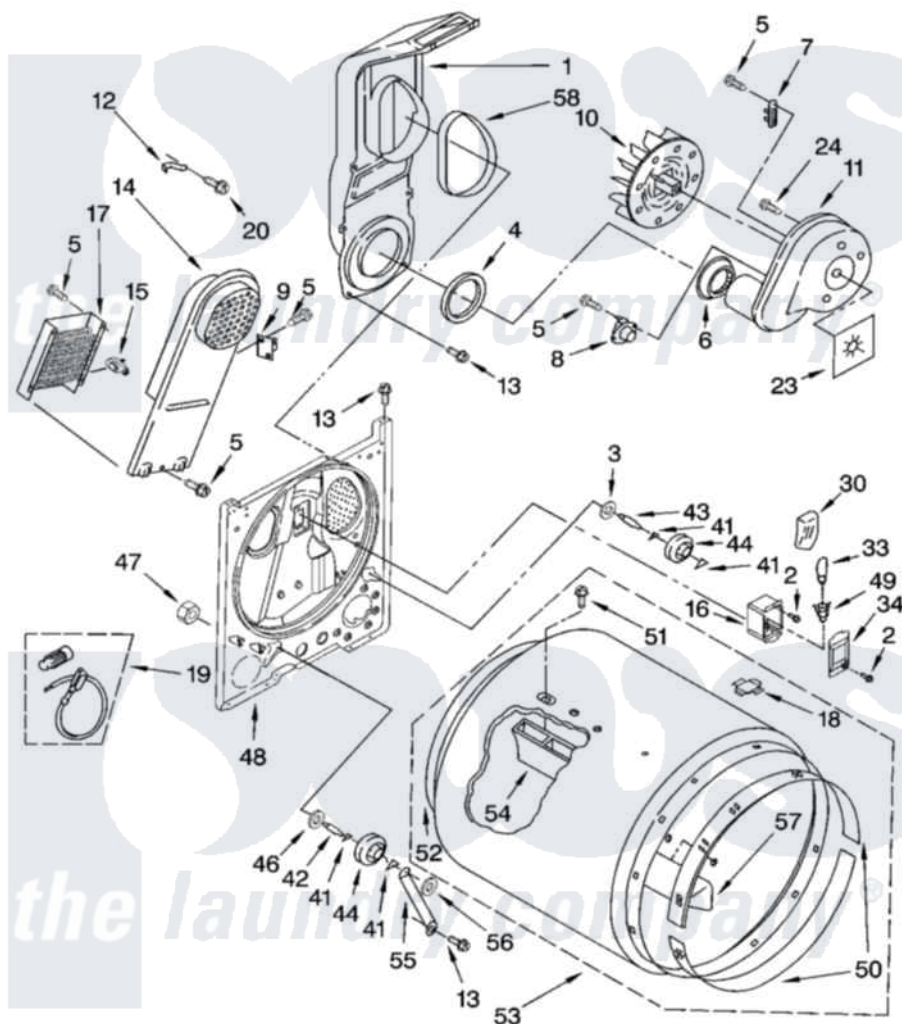

**Whirlpool YLEQ9857LW0 03 - BULKHEAD PARTS, OPTIONAL PARTS  
(NOT INCLUDED)**

**BULKHEAD PARTS**

For Model: YLEQ9857LW0  
(White/Grey)

8179906

5

Whirlpool Residential Whirlpool YLEQ9857LW0 Dryer Parts Parts Diagram 03 - BULKHEAD PARTS, OPTIONAL PARTS  
(NOT INCLUDED)

[Click on the part number to view part](#)

Item	Original Part Number	Replaced By	Status	Part Description
1	<a href="#">348368</a>			Lint Chute Assembly
2	487909	<a href="#">488729</a>		Screw
3	<a href="#">3388703</a>			Washer, Support
4	<a href="#">347139</a>			Seal, Lint Chute
5	<a href="#">90767</a>			Screw, 8A X 3/8 HeX Washer Head Tapping
6	<a href="#">696302</a>			Shield, Exhaust
7	<a href="#">3392519</a>			Thermal Limiter
8	<a href="#">8318268</a>			Thermostat, Internal-Bias
9	3977393	<a href="#">279816</a>		Cutoff-Tml
10	<a href="#">694089</a>			Wheel, Blower
11	3405016	<a href="#">8577230</a>		Housing, Blower
12	3398161			CLIP
13	343641	<a href="#">681414</a>		Screw, 10AB X 1/2
14	3397566	<a href="#">8541818</a>		Box, Heater