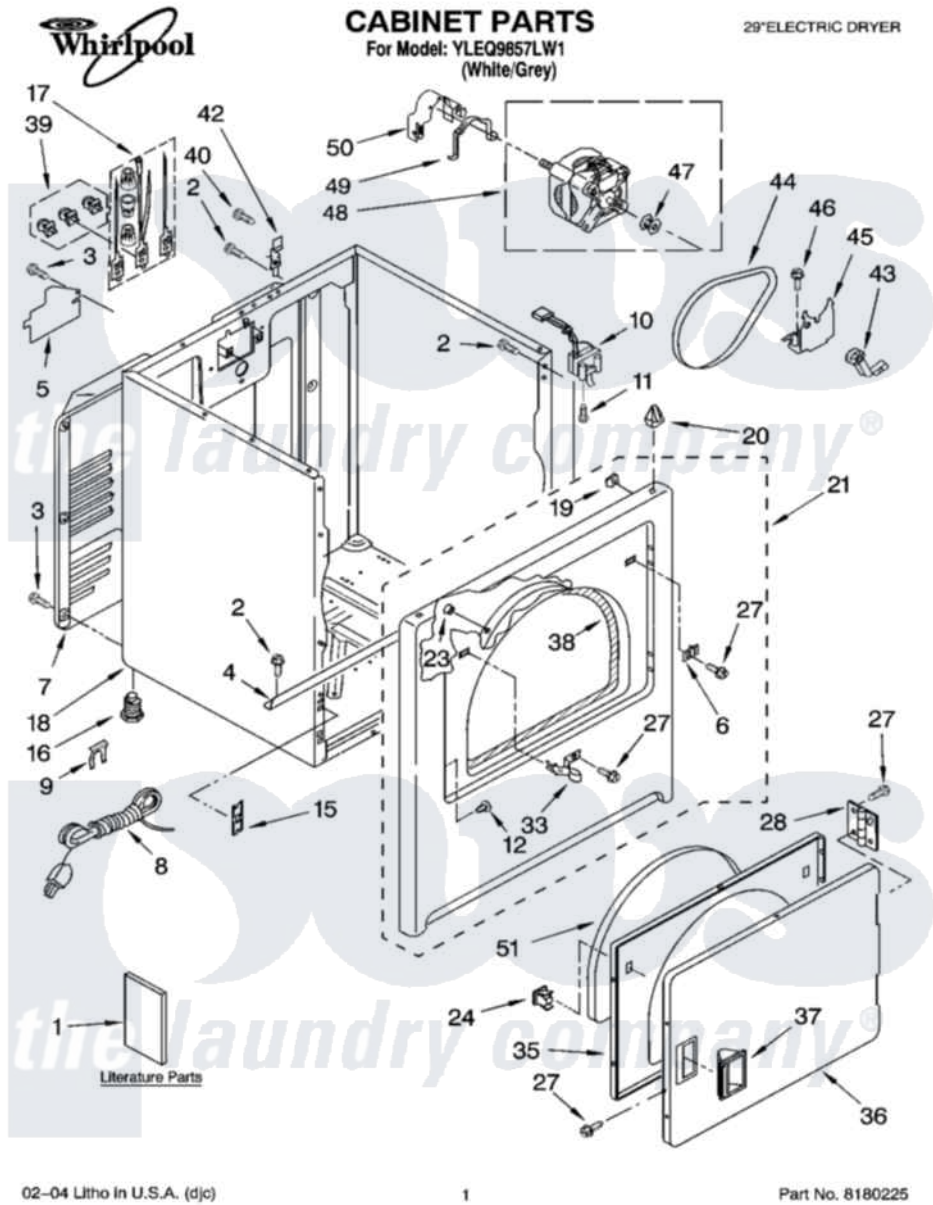

Whirlpool YLEQ9857LW1 01 - CABINET PARTS

02-04 Litho in U.S.A. (djc)

1

Part No. 8180225

Whirlpool [Residential Whirlpool YLEQ9857LW1 Dryer Parts](#) Parts Diagram 01 - CABINET PARTS

[Click on the part number to view part](#)

Item	Original Part Number	Replaced By	Status	Part Description
1	LIT8535831		Not Available	Literature Parts (Instructions, Installation)
"	LIT3979614		Not Available	Literature Parts (Use & Care Guide)
"	LIT8535824		Not Available	Literature Parts (Sheet, Cycle Feature (For Model YLEQ5000KW1))
"	LIT8535902		Not Available	Literature Parts (Label, Energy Guide)
"	LIT3406668		Not Available	Literature Parts (Label, Wiring Diagram)
"	BLANK		Not Available	Following May Be Purchased DO-IT-YOURSELF REPAIR MANUALS
"	LIT677818	677818L		Diy
2	343641	681414		Screw, 10AB X 1/2
3	693995			Screw, Hex Head
4	8541400			Bracket, Cabinet
5	3394202		Not Available	Cover, Terminal Block

6	3403630		Plug, Strike Hole
7	3396805	280043	Panel-Rear
8	3394208		Cord, Power
9	694415		Clip, Strain Relief
10	3406107		Door Switch Assembly
11	697773	3395530	Screw
12	3404413		Plug, Hinge Hole
15	3394083		Clip, Front Panel
16	3392100	49621	Feet-Leveling
"	279810		Foot-Optional
17	279318		Terminal Tinned And Brass Panel
18	8530603	8533643	Cabinet
19	98234		Clip, U-Bend
20	690363	18776	Lock, Front Top
21	3403444	279852	Panel
23	685203	279220	Clip
24	690081	279570	Latch
27	342055	488627	Screw
28	3405514	W10362431	Hinge And Pin Assembly
33	3403431		Strike, Panel
35	3402341		Door, Inner
36	3402335		Door, Front
37	3405184		Handle, Door
38	3406129		Seal And Bearing Assembly
39	279393		Terminal Block Screw Kit
40	697776	4331106	Screw, No.10-32 X 7/16
42	238088	8066217	Hinge, Top
43	691366		Idler And Pulley Assembly
44	8066065	341241	Belt
45	348780		Base, Motor
46	3400500		Bolt, 3405245 5/16-18 X 3/4
47	3394341	W10299847	Pulley-Motor
48	8538262	279827	Motor-Drve
49	660658		Clamp, Motor Mounting 343481 685441
50	3404162		Clamp, Motor
51	3405246		Seal, Door Push-To-Start