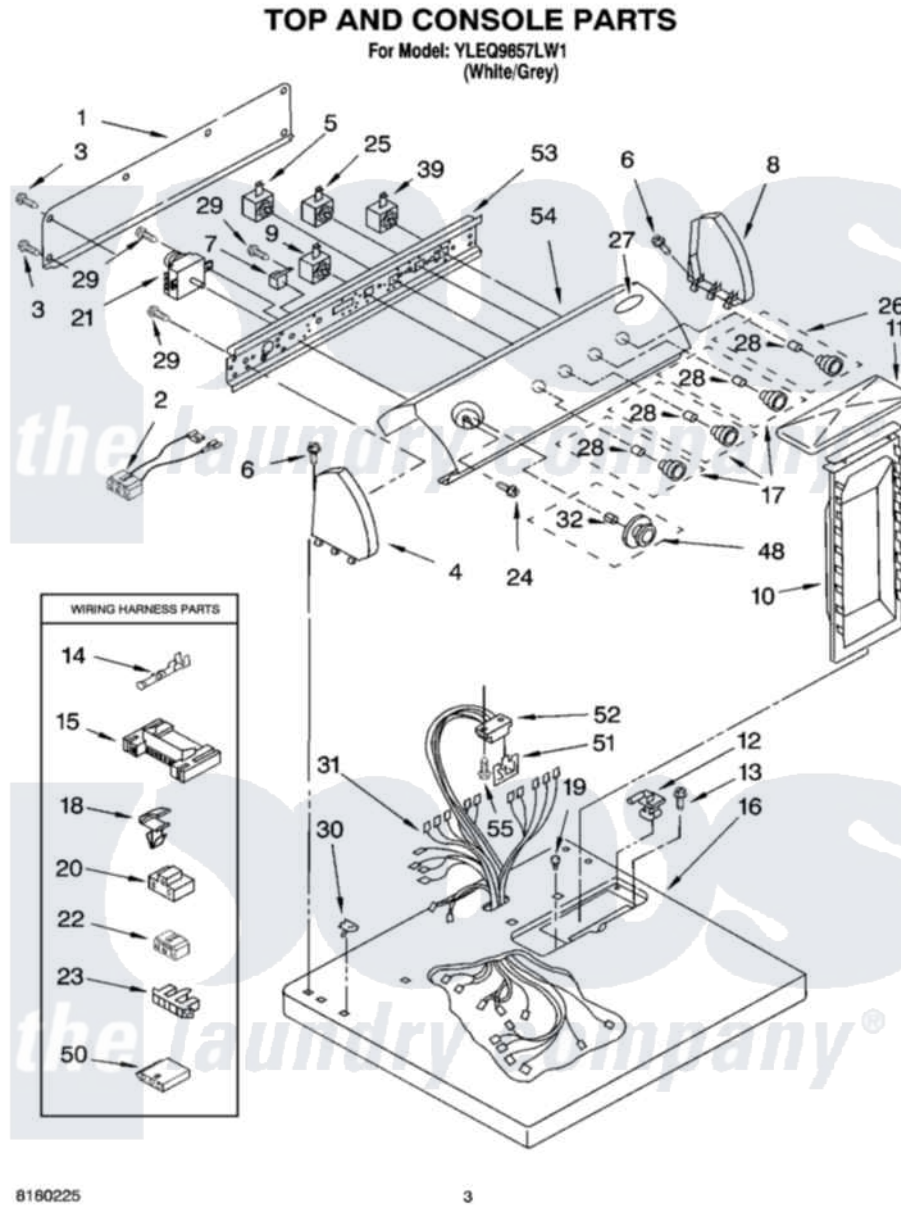

# Whirlpool YLEQ9857LW1 02 - TOP AND CONSOLE PARTS

Whirlpool [Residential Whirlpool YLEQ9857LW1 Dryer Parts](#) Parts Diagram 02 - TOP AND CONSOLE PARTS  
Click on the part number to view part

Item	Original Part Number	Replaced By	Status	Part Description
1	<a href="#">8274261</a>			Do-It-Yourself Repair Manuals
2	<a href="#">3401695</a>			Wire, Jumper Buzzer
3	<a href="#">693995</a>			Screw, Hex Head
4	8271365	<a href="#">279962</a>		Endcap
5	<a href="#">3405154</a>			Switch Rotary
6	<a href="#">388326</a>			Screw, 8-18 X 1.25
7	<a href="#">694419</a>			Mini-Buzzer
8	8271359	<a href="#">279962</a>		Endcap
9	<a href="#">8528330</a>			Switch, Temperature
10	<a href="#">349639</a>			HANDLE AND LINT SCREEN ASSEMBLY
11	<a href="#">8283378</a>			Cover, Lint Screen
12	3978605	<a href="#">W10044470</a>		Hinge, RH
"	<a href="#">3978606</a>			Hinge, Lint Lid
13	688983	<a href="#">487240</a>		Screw, For Mtg. Service Capacitor
14	<a href="#">94614</a>			Terminal