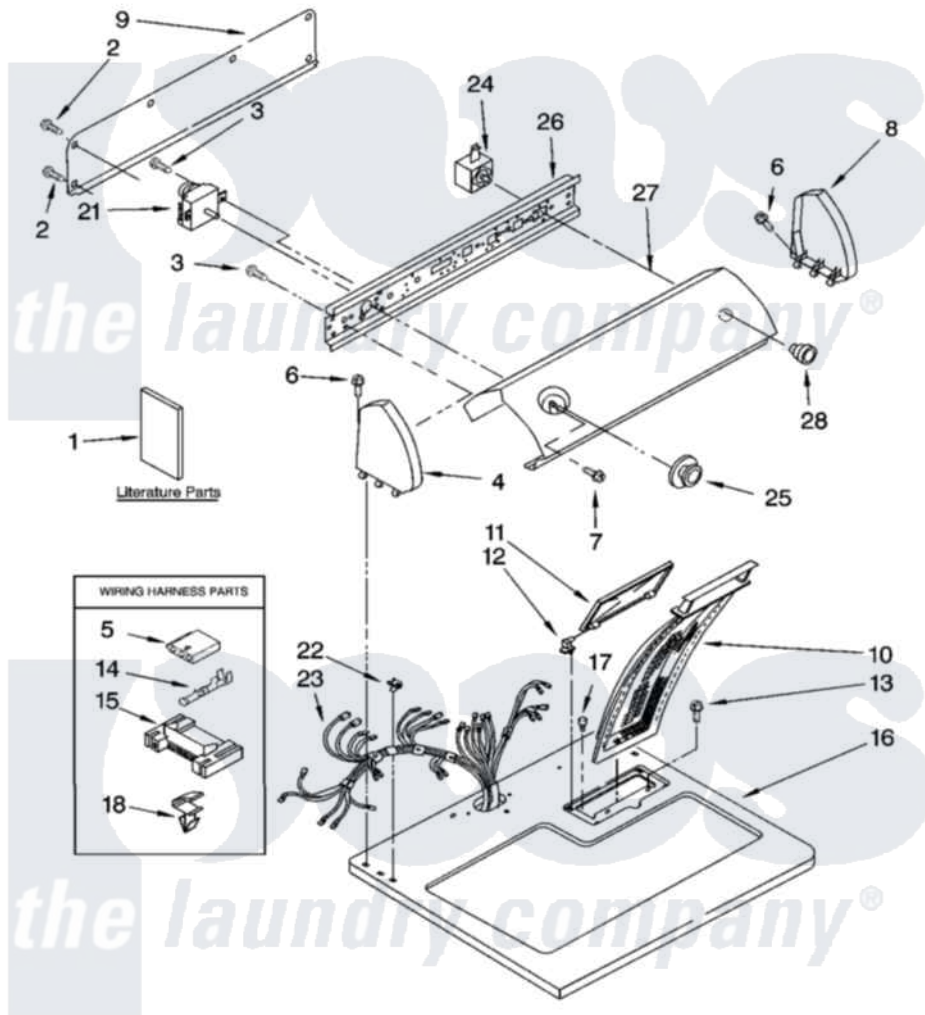

Whirlpool YLER3624JQ1 01 - TOP AND CONSOLE PARTS

TOP AND CONSOLE PARTS

For Model: YLER3624JQ1
(Designer White)

29" ELECTRIC DRYER

10-01 Litho in U.S.A. (djc)

1

Part No. 4377995

[Whirlpool Residential Whirlpool YLER3624JQ1 Dryer Parts](#) Parts Diagram 01 - TOP AND CONSOLE PARTS

[Click on the part number to view part](#)

Item	Original Part Number	Replaced By	Status	Part Description
1	LIT8314832		Not Available	Literature Parts (Use And care Guide)
"	LIT3397620		Not Available	Literature Parts (Instructions, Installation)
"	LIT3978731		Not Available	Literature Parts (Label, Energy Guide)
"	LIT8528188		Not Available	Literature Parts (Label, Wiring Diagram)
"	BLANK		Not Available	Following May Be Purchased DO-IT-YOURSELF REPAIR MANUALS
"	LIT677818	677818L		Diy
2	693995			Screw, Hex Head
3	3390646	W10139210		Screw, 8-18 X 5/16
4	8271365	279962		Endcap
5	3936144			Do-It-Yourself Repair Manuals
6	388326			Screw, 8-18 X 1.25
7	3400859			Screw, Grounding
8	8271359	279962		Endcap