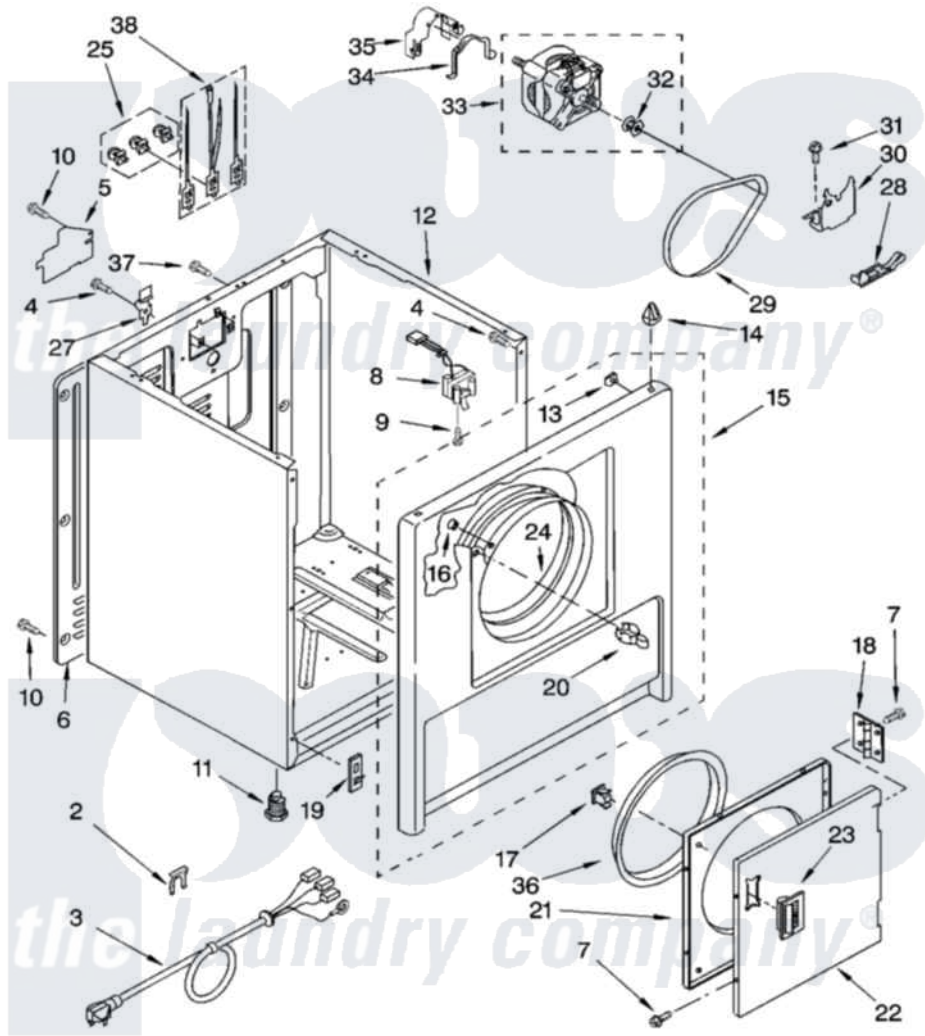

Whirlpool YLER3624JQ1 02 - CABINET PARTS

CABINET PARTS

For Model: YLER3624JQ1
(Designer White)

4377965

3

Whirlpool [Residential Whirlpool YLER3624JQ1 Dryer Parts](#) Parts Diagram 02 - CABINET PARTS
Click on the part number to view part

Item	Original Part Number	Replaced By	Status	Part Description
2	694415			Clip, Strain Relief
3	3394208			Cord, Power
4	343641	681414		Screw, 10AB X 1/2
5	3394202		Not Available	Cover, Terminal Block
6	3396807	280040		Panel-Rear
7	694091			Trim, Side Right Hand
8	3406102			Door Switch Assembly
9	697773	3395530		Screw
10	693995			Screw, Hex Head
11	3392100	49621		Feet-Leveling
12	8530603	8533643		Cabinet
13	98234			Clip, U-Bend
14	690363	18776		Lock, Front Top
15	693197	280062		Panel
16	685203	279220		Clip
17	3389441			Door Catch Assembly

18	348023		Hinge And Pin Assembly
19	3394083		Clip, Front Panel
20	696144	279570	Latch
21	695656	280077	Door
22	348205		Door, Front
23	686711		Handle, Door
24	8066123	279264	Air Channel Box
25	279393		Terminal Block Screw Kit
27	238088	8066217	Hinge, Top
28	3394332	691366	Idler And Pulley Assembly
29	8066065	341241	Belt
30	348780		Base, Motor
31	3400500		Bolt, 3405245 5/16-18 X 3/4
32	3394341	W10299847	Pulley-Motor
33	661654	279827	Motor-Drve
34	660658		Clamp, Motor Mounting 343481 685441
35	3404162		Clamp, Motor
36	3390734		Seal, Door
37	697776	4331106	Screw, No.10-32 X 7/16
38	279318		Terminal Tinned And Brass Panel