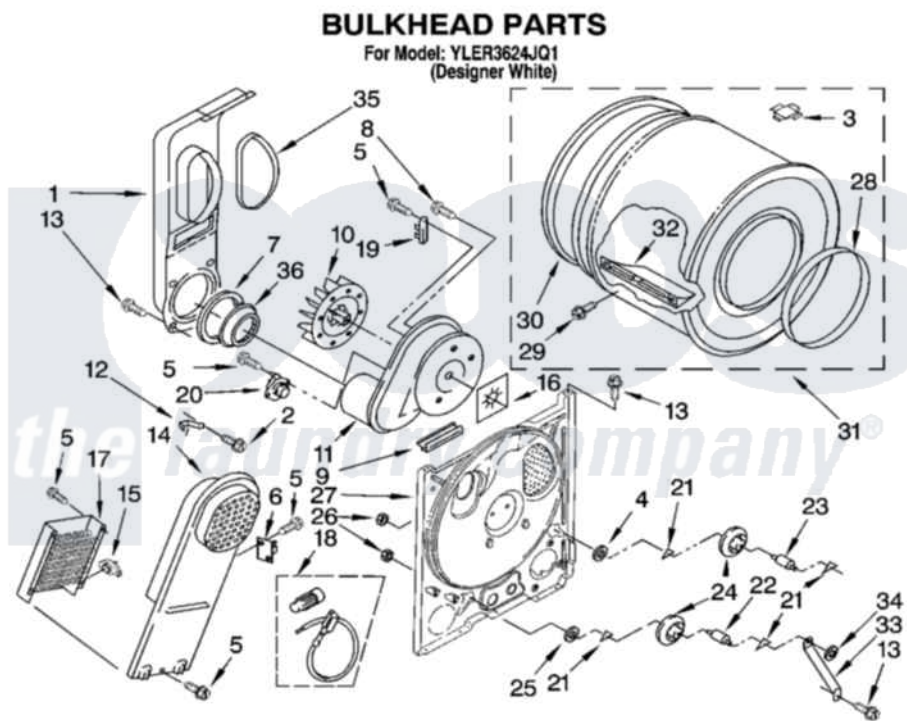

Whirlpool YLER3624JQ1 03 - BULKHEAD PARTS

4377905

5

Whirlpool [Residential Whirlpool YLER3624JQ1 Dryer Parts](#) Parts Diagram 03 - BULKHEAD PARTS
Click on the part number to view part

Item	Original Part Number	Replaced By	Status	Part Description
1	694283	279505		Chute
2	489463			Screw, 8-18 X 1/16
3	8066086			Plug, Drum Hole
4	3388703			Washer, Support
5	90767			Screw, 8A X 3/8 HeX Washer Head Tapping
6	3977393	279816		Cutoff-Tml
7	347139			Seal, Lint Chute
8	3390647	488729		Screw
9	3392247	686889		Pad
10	694089			Wheel, Blower
11	3405016	8577230		Housing, Blower
12	3398161			CLIP
13	343641	681414		Screw, 10AB X 1/2
14	3397566	8541818		Box, Heater
15	3977767			Thermostat, High Limit 250 F
16	3394196			Seal, Blower Shaft

17	3403585	279838	Element
18	279457		Wire Kit, Terminal
19	3392519		Thermal Limiter
20	660039	694674	Thermistor-Fix
21	690997		Washer, Thrust
22	3399506	W10359270	Shaft, Drum Roller Threads
23	3399507	W10359269	Shaft, Drum Roller Threads
24	3397588	349241T	Support
25	348197		Washer, Support
26	3359452		Nut, Lock
27	3397264	279793	Bulkhead
28	3394508		Ring, Bearing
29	97787	W10109200	Screw, Baffle Mounting
30	8066085	239087	Seal
31	3396775		Drum Assembly
32	342847		Baffle, Drum
33	3976435		Bracket, Support
34	90296		Nut, Push On
35	339956		Seal, Air Duct To Bulkhead
36	696302		Shield, Exhaust