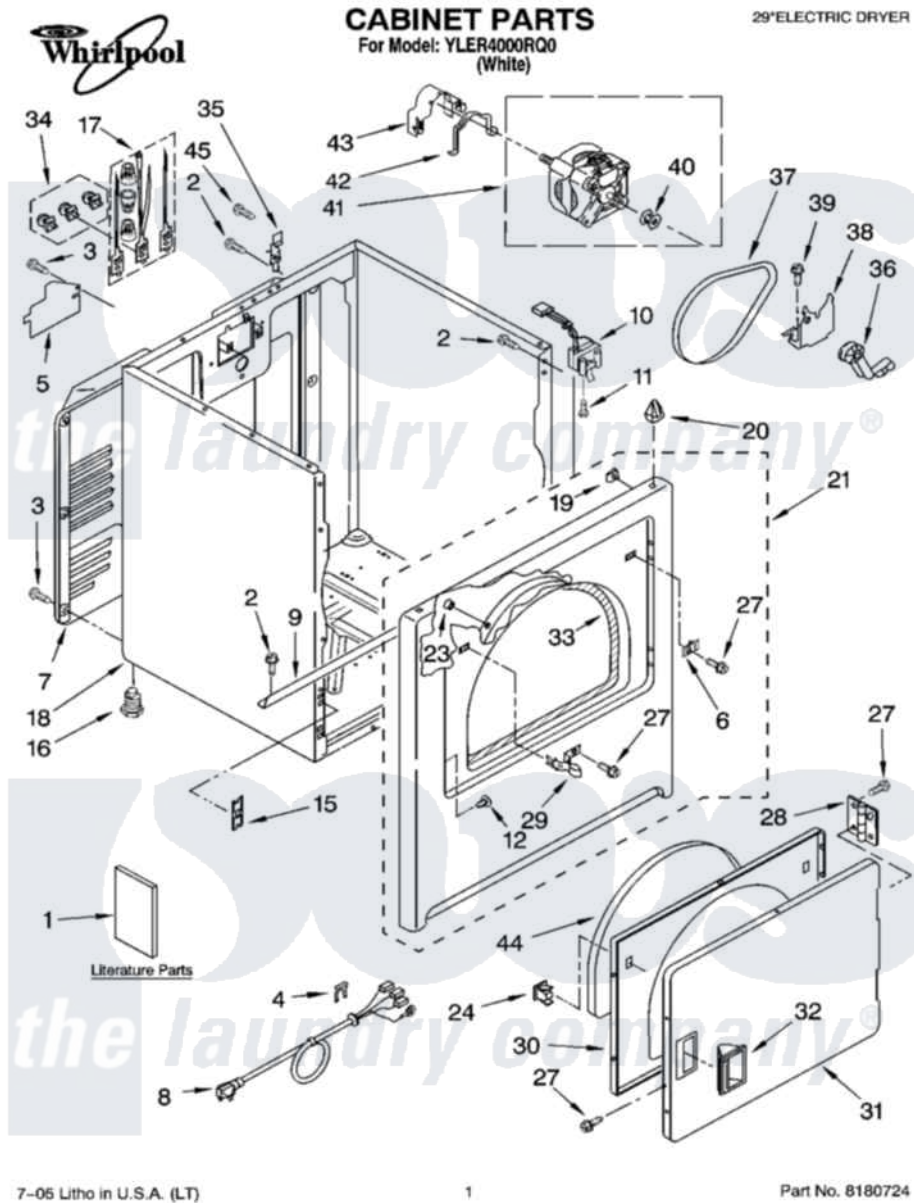

Whirlpool YLER4000RQ0 01 - CABINET PARTS

7-06 Litho in U.S.A. (LT)

1

Part No. 8180724

Whirlpool [Residential Whirlpool YLER4000RQ0 Dryer Parts](#) Parts Diagram 01 - CABINET PARTS
Click on the part number to view part

Item	Original Part Number	Replaced By	Status	Part Description
1	8535831		Not Available	Instructions, Installation
"	8533770		Not Available	Sheet, Cycle Feature
"	8572980		Not Available	Label, Energy Guide
"	3979614		Not Available	Use & Care Guide
"	8563884		Not Available	Wiring Diagram
"	N/A		Not Available	Following May Be Purchased
"	N/A		Not Available	DO-IT-YOURSELF REPAIR MANUALS
"	677818		Not Available	Manual, Do-It- Yourself Repair (Dryer)
2	343641	681414		Screw, 10AB X 1/2
3	693995			Screw, Hex Head
4	694415			Clip, Strain Relief
5	3394202		Not Available	Cover, Terminal Block
6	3403630			Plug, Strike Hole
7	3396805	280043		Panel-Rear
8	3394208			Cord, Power