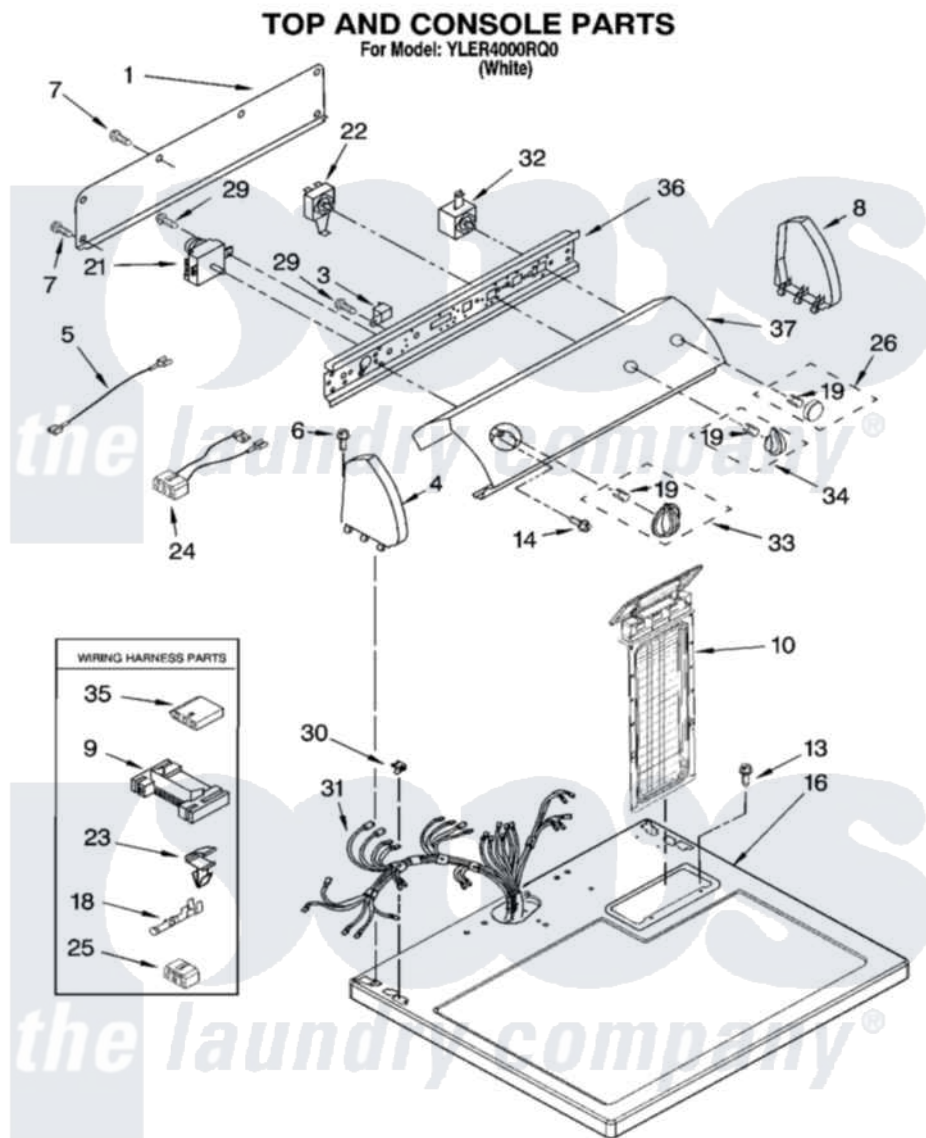

Whirlpool YLER4000RQ0 02 - TOP AND CONSOLE PARTS

8180724

3

Whirlpool [Residential Whirlpool YLER4000RQ0 Dryer Parts](#) Parts Diagram 02 - TOP AND CONSOLE PARTS
Click on the part number to view part

Item	Original Part Number	Replaced By	Status	Part Description
1	8274261			Do-It-Yourself Repair Manuals
3	694419			Mini-Buzzer
4	8271365	279962		Endcap
5	3401674			Wire, Jumper
6	388326			Screw, 8-18 X 1.25
7	693995			Screw, Hex Head
8	8271359	279962		Endcap
9	3395683			Receptacle, Multi-Terminal
10	8557857			Screen, Lint
13	688983	487240		Screw, For Mtg. Service Capacitor
14	8533951	3400859		Screw, Grounding
16	8557930	8563985		Top
18	94614			Terminal
19	8536939			Clip, Knob
21	8299778			Timer, 60 Hz
22	3405152			Switch, Wrinkle Shield

23	3394427		Clip-Harness
24	8283292	8283276	Wire, Jumper
25	3347243		Block, Disconnect
26	8544939		Knob, Push-To-Start
29	8533971	90767	Screw, 8A X 3/8 HeX Washer Head Tapping
30	357213		Nut, Push-In
31	8299870	Not Available	Harness, Wiring
32	3977456		Switch, Push-To-Start
33	8544955		Timer Knob Assembly
34	8544935		Knob, Control
35	3936144		Do-It-Yourself Repair Manuals
36	8271418		Bracket, Control
37	8577221	Not Available	Panel, Control (Includes Illus. 2)