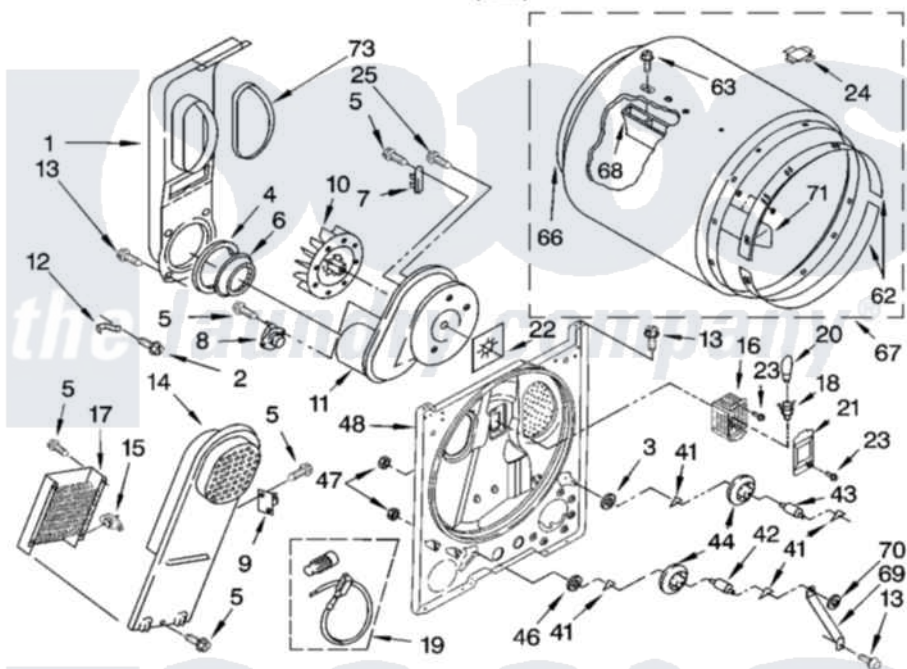

**Whirlpool YLER4000RQ0 03 - BULKHEAD PARTS, OPTIONAL PARTS
(NOT INCLUDED)**

BULKHEAD PARTS

For Model: YLER4000RQ0
(White)

8180724

5

Whirlpool Residential Whirlpool YLER4000RQ0 Dryer Parts Parts Diagram 03 - BULKHEAD PARTS, OPTIONAL PARTS
(NOT INCLUDED)

[Click on the part number to view part](#)

Item	Original Part Number	Replaced By	Status	Part Description
1	348368			Lint Chute Assembly
2	489463			Screw, 8-18 X 1/16
3	3388703			Washer, Support
4	347139			Seal, Lint Chute
5	90767			Screw, 8A X 3/8 HeX Washer Head Tapping
6	696302			Shield, Exhaust
7	3392519			Thermal Limiter
8	3387134			Thermostat, Internal-Bias
9	3977393	279816		Cutoff-Tml
10	694089			Wheel, Blower
11	8577230			Housing, Blower
12	8066155			Clip, Heater Box
13	343641	681414		Screw, 10AB X 1/2
14	8541818			Box, Heater

15	3977767		Thermostat, High Limit 250 F
16	3977373		Bracket, Drum Light
17	8565582	279838	Element
18	3403634	W10136369	Socket, Drum Light Assembly
19	279457		Wire Kit, Terminal
20	3406124	22002263	Lamp
21	3402841	8532165	Lens, Drum Light
22	3394196		Seal, Blower Shaft
23	487909	488729	Screw
24	8066086		Plug, Drum Hole
25	3390647	488729	Screw
41	690997		Washer, Thrust
42	3399506	W10359270	Shaft, Drum Roller Threads
43	3399507	W10359269	Shaft, Drum Roller Threads
44	3397590	349241T	Support
46	348197		Washer, Support
47	3359452		Nut, Lock
48	3403493	279798	Bulkhead
62	692526	279441	BeaRng-Rng
63	97787	W10109200	Screw, Baffle Mounting
66	3406130	279857	Seal
67	695587		Drum Assembly
68	692490		Baffle, Drum
69	3976434		Bracket, Support Shaft
70	90296		Nut, Push On
71	3403636		Baffle, Drum
73	339956		Seal, Air Duct To Bulkhead
	N/A	Not Available	ACCESSORY PARTS
"	3404351		Accessory Parts
"	8522199		Accessory Parts
"	279948	4392065	Kit, Dryer Repair
"	72017		Paint, Touch-Up
"	350930		Paint, Pressurized Spray B
"	350938		Paint, Pressurized Spray B
"	799344		Paint, Touch-Up)