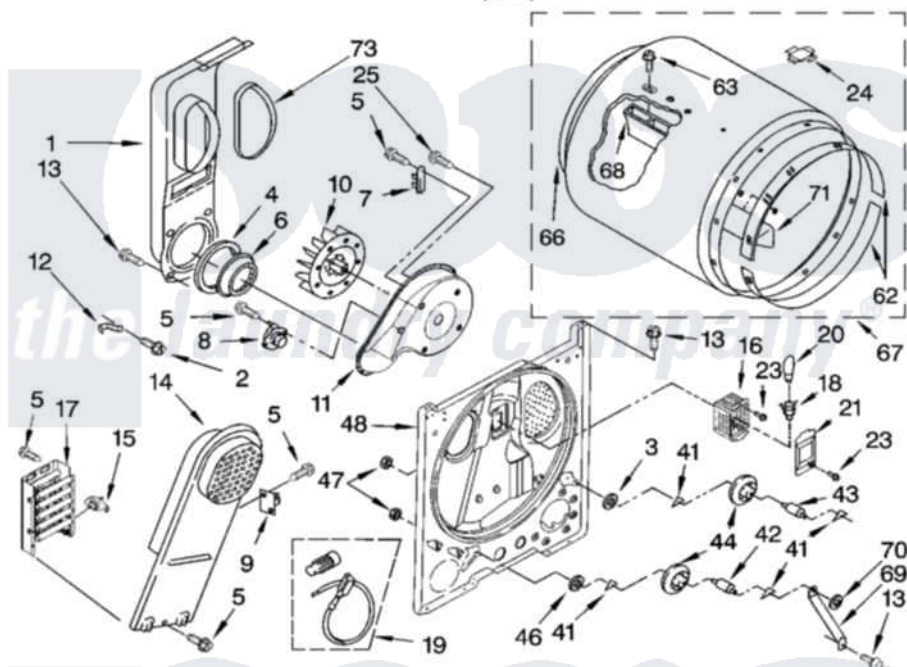

Whirlpool YLER4000RQ1 03 - BULKHEAD PARTS, OPTIONAL PARTS
(NOT INCLUDED)

BULKHEAD PARTS

For Model: YLER4000RQ1
(White)

8180936

5

Whirlpool Residential Whirlpool YLER4000RQ1 Dryer Parts Parts Diagram 03 - BULKHEAD PARTS, OPTIONAL PARTS
(NOT INCLUDED)

Click on the part number to view part

Item	Original Part Number	Replaced By	Status	Part Description
1	348368			Lint Chute Assembly
2	489463			Screw, 8-18 X 1/16
3	3388703			Washer, Support
4	347139			Seal, Lint Chute
5	90767			Screw, 8A X 3/8 HeX Washer Head Tapping
6	696302			Shield, Exhaust
7	3392519			Thermal Limiter
8	3387134			Thermostat, Internal-Bias
9	3977393	279816		Cutoff-Tml
10	694089			Wheel, Blower
11	8577230			Housing, Blower
12	8066155			Clip, Heater Box
13	343641	681414		Screw, 10AB X 1/2
14	8541818			Box, Heater

15	3977767		Thermostat, High Limit 250 F
16	3977373		Bracket, Drum Light
17	8576779	Not Available	Element, Heater (For 240 Volt Installation)
18	3403634	W10136369	Socket, Drum Light Assembly
19	279457		Wire Kit, Terminal
20	3406124	22002263	Lamp
21	3402841	8532165	Lens, Drum Light
23	487909	488729	Screw
24	8066086		Plug, Drum Hole
25	3390647	488729	Screw
41	690997		Washer, Thrust
42	3399506	W10359270	Shaft, Drum Roller Threads
43	3399507	W10359269	Shaft, Drum Roller Threads
44	3397590	349241T	Support
46	348197		Washer, Support
47	3359452		Nut, Lock
48	3403493	279798	Bulkhead
62	692526	279441	BeaRng-Rng
63	97787	W10109200	Screw, Baffle Mounting
66	3406130	279857	Seal
67	695587		Drum Assembly
68	692490		Baffle, Drum
69	3976434		Bracket, Support Shaft
70	90296		Nut, Push On
71	3403636		Baffle, Drum
73	339956		Seal, Air Duct To Bulkhead
	BLANK	Not Available	ACCESSORY PARTS
"	3404351		Accessory Parts
"	8522199		Accessory Parts
"	279948	4392065	Kit, Dryer Repair
"	72017		Paint, Touch-Up
"	350930		Paint, Pressurized Spray B
"	350938		Paint, Pressurized Spray B
"	799344		Paint, Touch-Up)