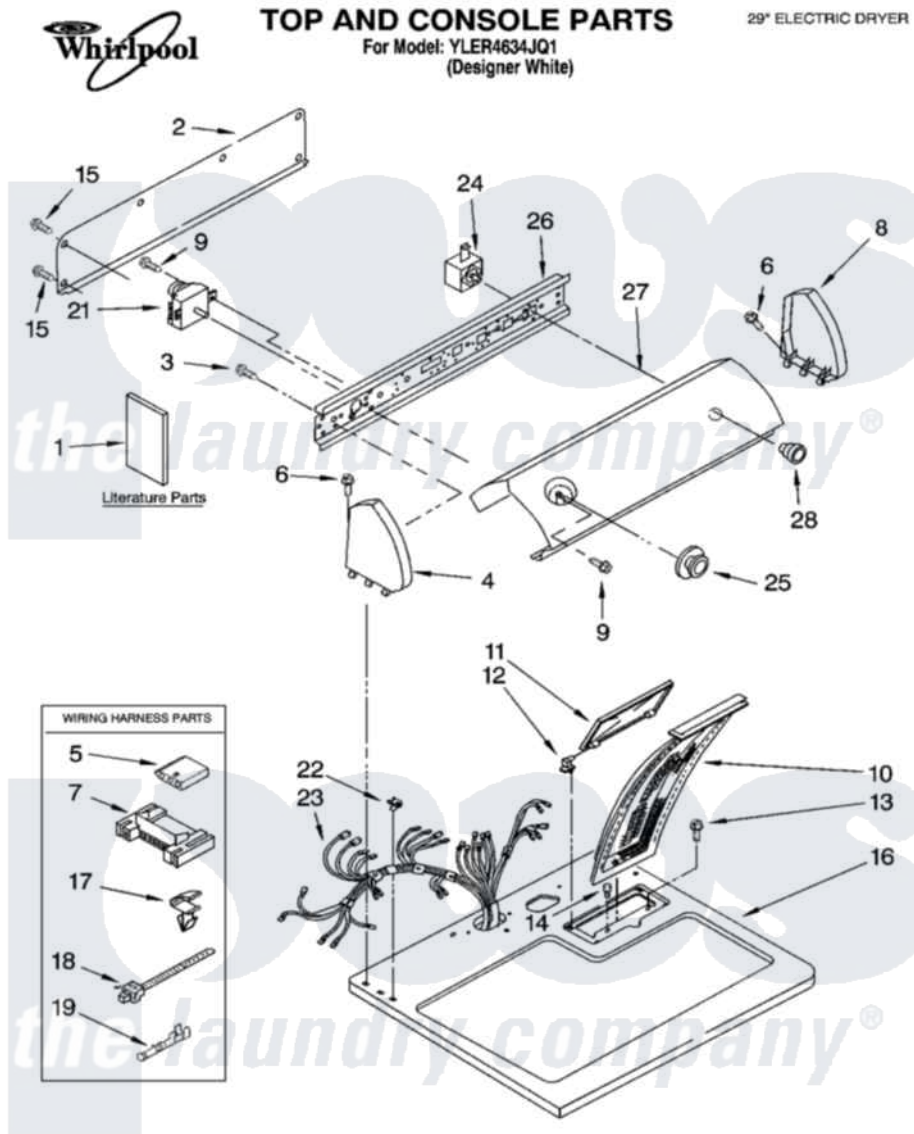

# Whirlpool YLER4634JQ1 01 - TOP AND CONSOLE PARTS

11-01 Litho in U.S.A. (djc)

1

Part No. 4377984

Whirlpool Residential Whirlpool YLER4634JQ1 Dryer Parts Parts Diagram 01 - TOP AND CONSOLE PARTS  
 Click on the part number to view part

Item	Original Part Number	Replaced By	Status	Part Description
1	LIT8314832		Not Available	Literature Parts (Use And care Guide)
"	LIT3397620		Not Available	Literature Parts (Instructions, Installation)
"	LIT3978731		Not Available	Literature Parts (Label, Energy Guide)
"	LIT8528189		Not Available	Literature Parts (Label, Wiring Diagram)
"	BLANK		Not Available	Following May Be Purchased DO-IT-YOURSELF REPAIR MANUALS
"	LIT677818	<a href="#">677818L</a>		Diy
2	<a href="#">8274261</a>			Do-It-Yourself Repair Manuals
3	3390646	<a href="#">W10139210</a>		Screw, 8-18 X 5/16
4	8271365	<a href="#">279962</a>		Endcap
5	<a href="#">3936144</a>			Do-It-Yourself Repair Manuals
6	<a href="#">388326</a>			Screw, 8-18 X 1.25
7	<a href="#">3395683</a>			Receptacle, Multi-Terminal
8	8271359	<a href="#">279962</a>		Endcap