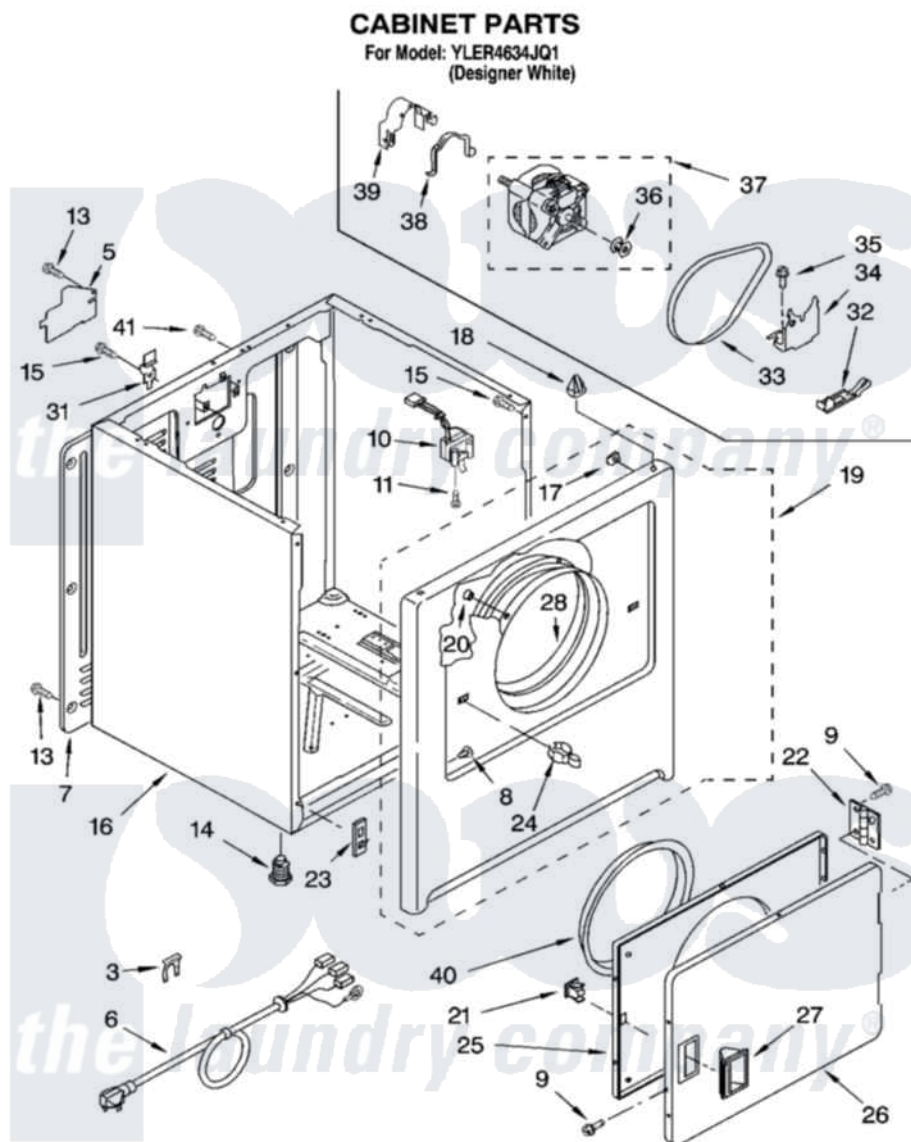

Whirlpool YLER4634JQ1 02 - CABINET PARTS

4377984

3

Whirlpool [Residential Whirlpool YLER4634JQ1 Dryer Parts](#) Parts Diagram 02 - CABINET PARTS

[Click on the part number to view part](#)

Item	Original Part Number	Replaced By	Status	Part Description
3	694415			Clip, Strain Relief
5	3394202		Not Available	Cover, Terminal Block
6	3394208			Cord, Power
7	3396807	280040		Panel-Rear
8	3404413			Plug, Hinge Hole
9	342055	488627		Screw
10	3406104	3406105		Door Switch Assembly
11	697773	3395530		Screw
13	693995			Screw, Hex Head
14	3392100	49621		Feet-Leveling
"	279810			Foot-Optional
15	343641	681414		Screw, 10AB X 1/2
16	8530603	8533643		Cabinet
17	98234			Clip, U-Bend
18	690363	18776		Lock, Front Top
19	3403571	279844		Panel

20	685203	279220	Clip
21	690081	279570	Latch
22	3405514	W10362431	Hinge And Pin Assembly
23	3394083		Clip, Front Panel
24	696144	279570	Latch
25	3403371		Door, Inner
26	3403361		Door Front
27	3405184		Handle, Door
28	8066124	279264	Air Channel Box
31	238088	8066217	Hinge, Top
32	3394332	691366	Idler And Pulley Assembly
33	8066065	341241	Belt
34	348780		Base, Motor
35	3400500		Bolt, 3405245 5/16-18 X 3/4
36	3394341	W10299847	Pulley-Motor
37	661654	279827	Motor-Drve
38	660658		Clamp, Motor Mounting 343481 685441
39	3404162		Clamp, Motor
40	3405245		5/16-18 X 3/4
41	697776	4331106	Screw, No.10-32 X 7/16