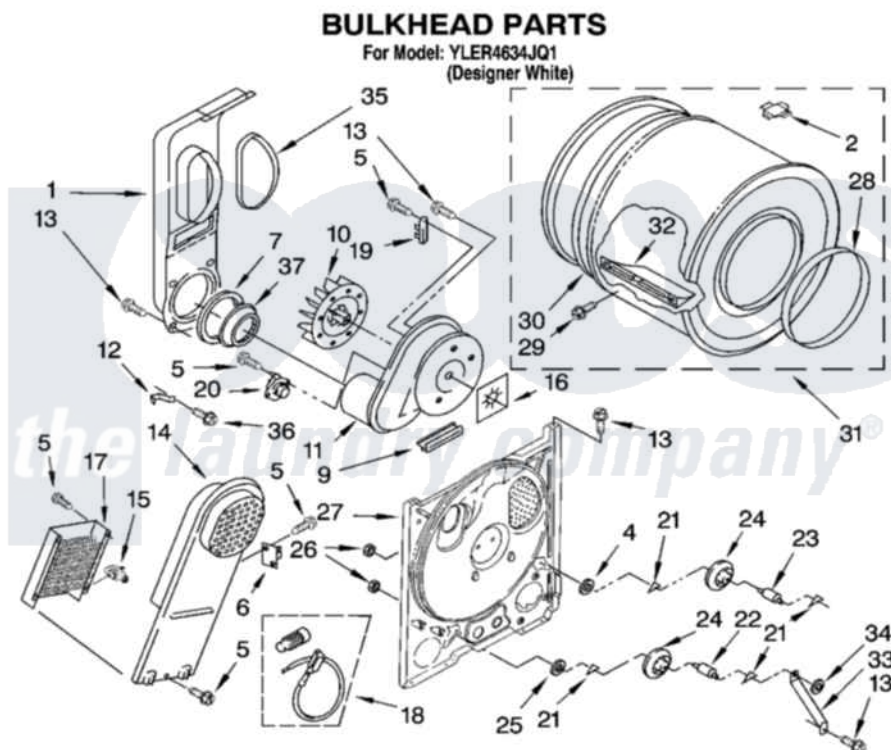

Whirlpool YLER4634JQ1 03 - BULKHEAD PARTS

4377984

5

Whirlpool [Residential Whirlpool YLER4634JQ1 Dryer Parts](#) Parts Diagram 03 - BULKHEAD PARTS
 Click on the part number to view part

Item	Original Part Number	Replaced By	Status	Part Description
1	694283	279505		Chute
2	8066086			Plug, Drum Hole
4	3388703			Washer, Support
5	90767			Screw, 8A X 3/8 HeX Washer Head Tapping
6	3977393	279816		Cutoff-Tml
7	347139			Seal, Lint Chute
9	3392247	686889		Pad
10	694089			Wheel, Blower
11	3405016	8577230		Housing, Blower
12	3398161			CLIP
13	343641	681414		Screw, 10AB X 1/2
14	3397566	8541818		Box, Heater
15	3977767			Thermostat, High Limit 250 F
16	3394196			Seal, Blower Shaft
17	3403585	279838		Element
18	279457			Wire Kit, Terminal

19	3392519		Thermal Limiter
20	3387134		Thermostat, Internal-Bias
21	690997		Washer, Thrust
22	3399506	W10359270	Shaft, Drum Roller Threads
23	3399507	W10359269	Shaft, Drum Roller Threads
24	3397588	349241T	Support
25	348197		Washer, Support
26	3359452		Nut, Lock
27	3397264	279793	Bulkhead
28	3394509		Ring, Bearing
29	97787	W10109200	Screw, Baffle Mounting
30	8066085	239087	Seal
31	697093	697760	Drum
32	342847		Baffle, Drum
33	3976435		Bracket, Support
34	90296		Nut, Push On
35	339956		Seal, Air Duct To Bulkhead
36	489463		Screw, 8-18 X 1/16
37	696302		Shield, Exhaust