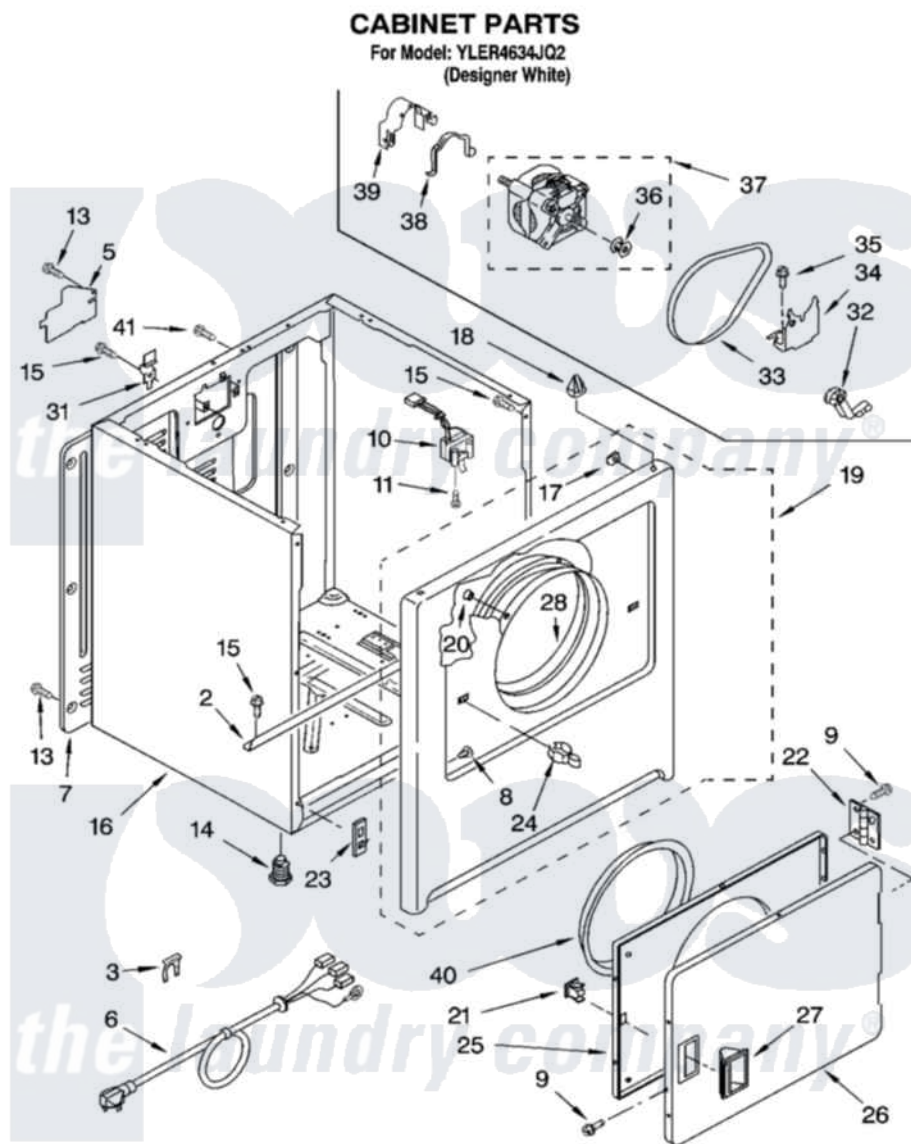

Whirlpool YLER4634JQ2 02 - CABINET PARTS

8180362

3

Whirlpool [Residential Whirlpool YLER4634JQ2 Dryer Parts](#) Parts Diagram 02 - CABINET PARTS

[Click on the part number to view part](#)

Item	Original Part Number	Replaced By	Status	Part Description
2	8541400			Bracket, Cabinet
3	694415			Clip, Strain Relief
5	3394202		Not Available	Cover, Terminal Block
6	3394208			Cord, Power
7	3396807	280040		Panel-Rear
8	3404413			Plug, Hinge Hole
9	342055	488627		Screw
10	3406104	3406105		Door Switch Assembly
11	697773	3395530		Screw
13	693995			Screw, Hex Head
14	3392100	49621		Feet-Leveling
"	279810			Foot-Optional
15	343641	681414		Screw, 10AB X 1/2
16	8530603	8533643		Cabinet
17	98234			Clip, U-Bend
18	690363	18776		Lock, Front Top

19	3403571	279844	Panel
20	685203	279220	Clip
21	690081	279570	Latch
22	3405514	W10362431	Hinge And Pin Assembly
23	3394083		Clip, Front Panel
24	696144	279570	Latch
25	3403371		Door, Inner
26	3403361		Door Front
27	3405184		Handle, Door
28	8066124	279264	Air Channel Box
31	238088	8066217	Hinge, Top
32	691366		Idler And Pulley Assembly
33	8066065	341241	Belt
34	348780		Base, Motor
35	3400500		Bolt, 3405245 5/16-18 X 3/4
36	3394341	W10299847	Pulley-Motor
37	8538262	279827	Motor-Drve
38	660658		Clamp, Motor Mounting 343481 685441
39	3404162		Clamp, Motor
40	3405245		5/16-18 X 3/4
41	697776	4331106	Screw, No.10-32 X 7/16