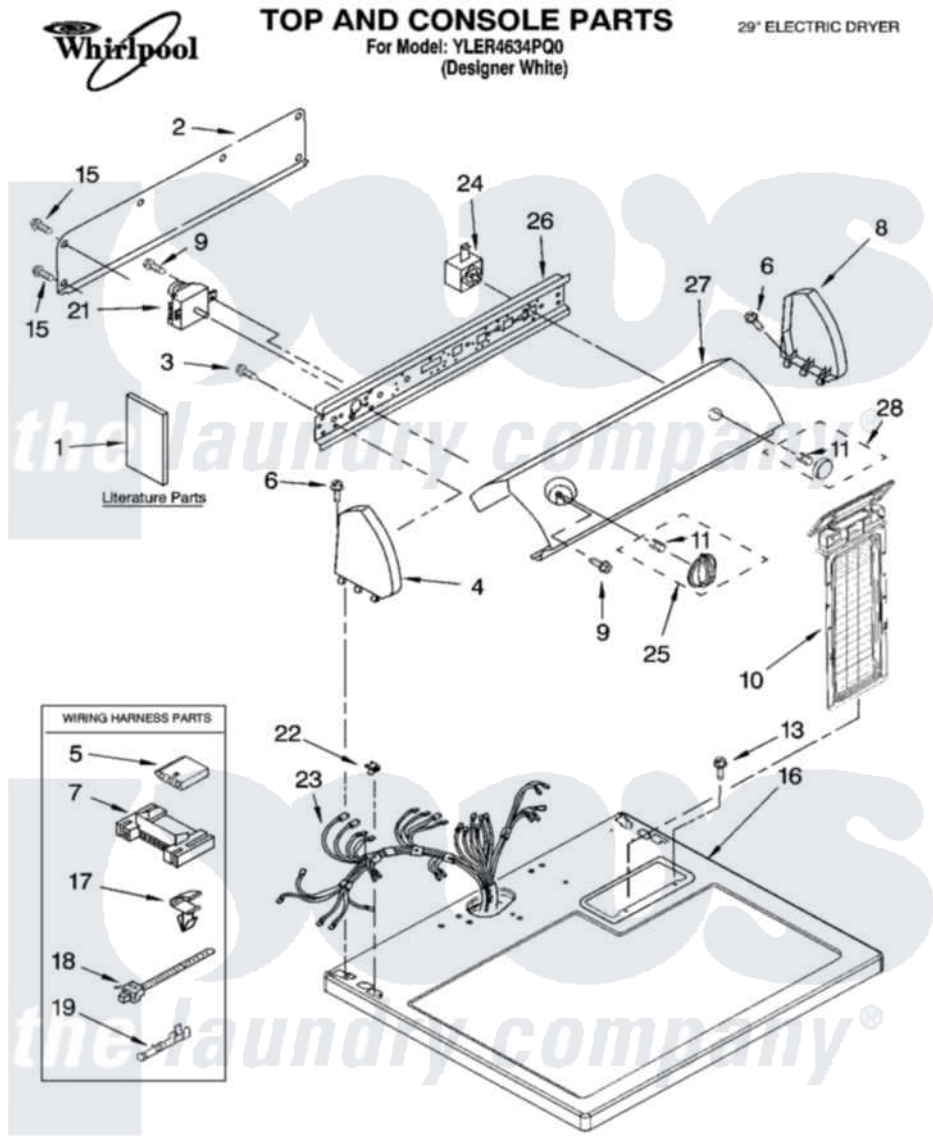

# Whirlpool YLER4634PQ0 01 - TOP AND CONSOLE PARTS

03-04 Litho in U.S.A. (dj)c

1

Part No. 8180279

Whirlpool Residential Whirlpool YLER4634PQ0 Dryer Parts Parts Diagram 01 - TOP AND CONSOLE PARTS  
 Click on the part number to view part

Item	Original Part Number	Replaced By	Status	Part Description
1	LIT3979614		Not Available	Literature Parts (Use & Care Guide)
"	LIT8533770		Not Available	Literature Parts (Sheet, Cycle Feature)
"	LIT8535831		Not Available	Literature Parts (Instructions, Installation)
"	LIT8535902		Not Available	Literature Parts (Label, Energy Guide)
"	LIT8528189		Not Available	Literature Parts (Label, Wiring Diagram)
"	BLANK		Not Available	Following May Be Purchased DO-IT-YOURSELF REPAIR MANUALS
"	LIT677818	<a href="#">677818L</a>		Diy
2	<a href="#">8274261</a>			Do-It-Yourself Repair Manuals
3	3390646	<a href="#">W10139210</a>		Screw, 8-18 X 5/16
4	8271365	<a href="#">279962</a>		Endcap
5	<a href="#">3936144</a>			Do-It-Yourself Repair Manuals
6	<a href="#">388326</a>			Screw, 8-18 X 1.25