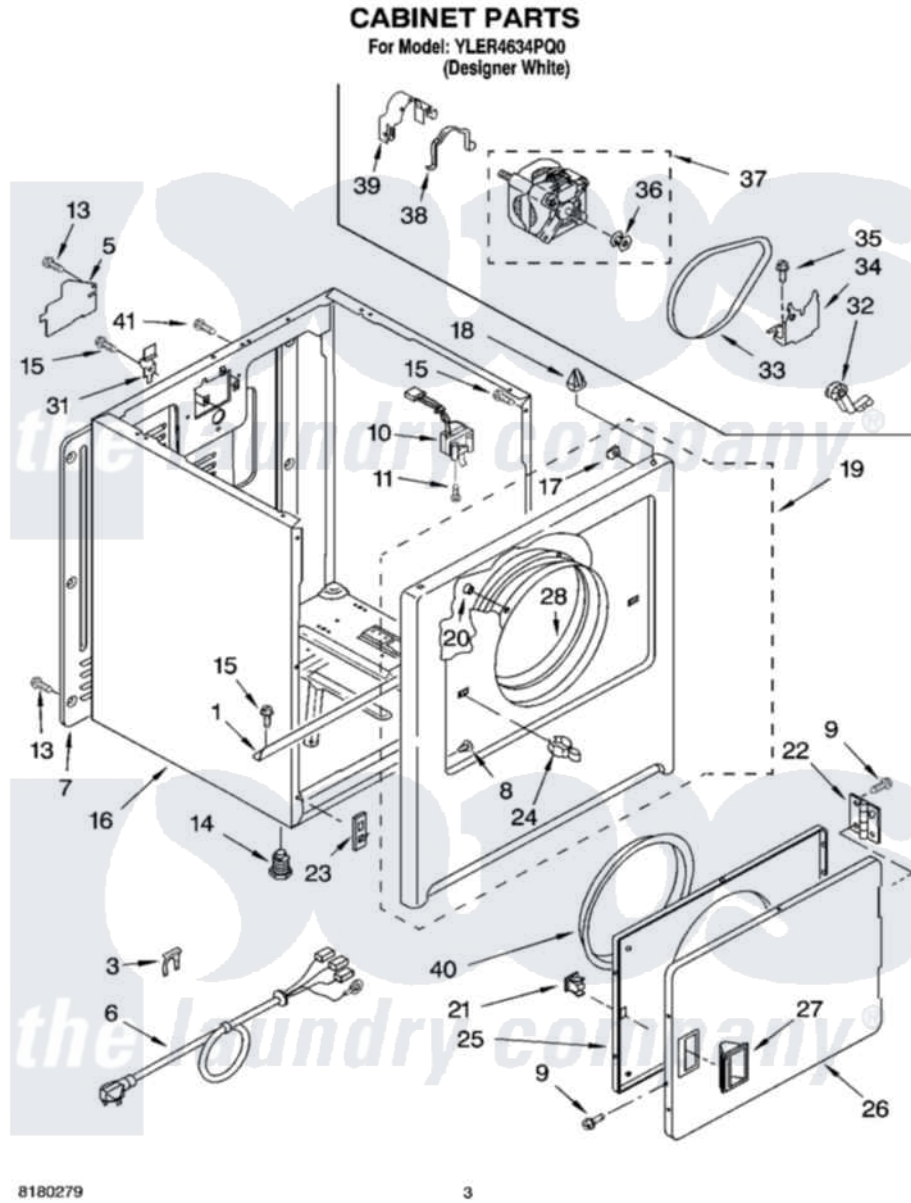

Whirlpool YLER4634PQ0 02 - CABINET PARTS

Whirlpool [Residential Whirlpool YLER4634PQ0 Dryer Parts](#) Parts Diagram 02 - CABINET PARTS
Click on the part number to view part

Item	Original Part Number	Replaced By	Status	Part Description
1	8541400			Bracket, Cabinet
3	694415			Clip, Strain Relief
5	3394202		Not Available	Cover, Terminal Block
6	3394208			Cord, Power
7	3396807	280040		Panel-Rear
8	3404413			Plug, Hinge Hole
9	342055	488627		Screw
10	3406104	3406105		Door Switch Assembly
11	697773	3395530		Screw
13	693995			Screw, Hex Head
14	3392100	49621		Feet-Leveling
"	279810			Foot-Optional
15	343641	681414		Screw, 10AB X 1/2
16	8530603	8533643		Cabinet
17	98234			Clip, U-Bend
18	690363	18776		Lock, Front Top

19	3403571	279844	Panel
20	685203	279220	Clip
21	690081	279570	Latch
22	3405514	W10362431	Hinge And Pin Assembly
23	3394083		Clip, Front Panel
24	696144	279570	Latch
25	3403371		Door, Inner
26	3403361		Door Front
27	3405184		Handle, Door
28	8066124	279264	Air Channel Box
31	238088	8066217	Hinge, Top
32	691366		Idler And Pulley Assembly
33	8066065	341241	Belt
34	348780		Base, Motor
35	3400500		Bolt, 3405245 5/16-18 X 3/4
36	3394341	W10299847	Pulley-Motor
37	8538262	279827	Motor-Drve
38	660658		Clamp, Motor Mounting 343481 685441
39	3404162		Clamp, Motor
40	3405245		5/16-18 X 3/4
41	697776	4331106	Screw, No.10-32 X 7/16