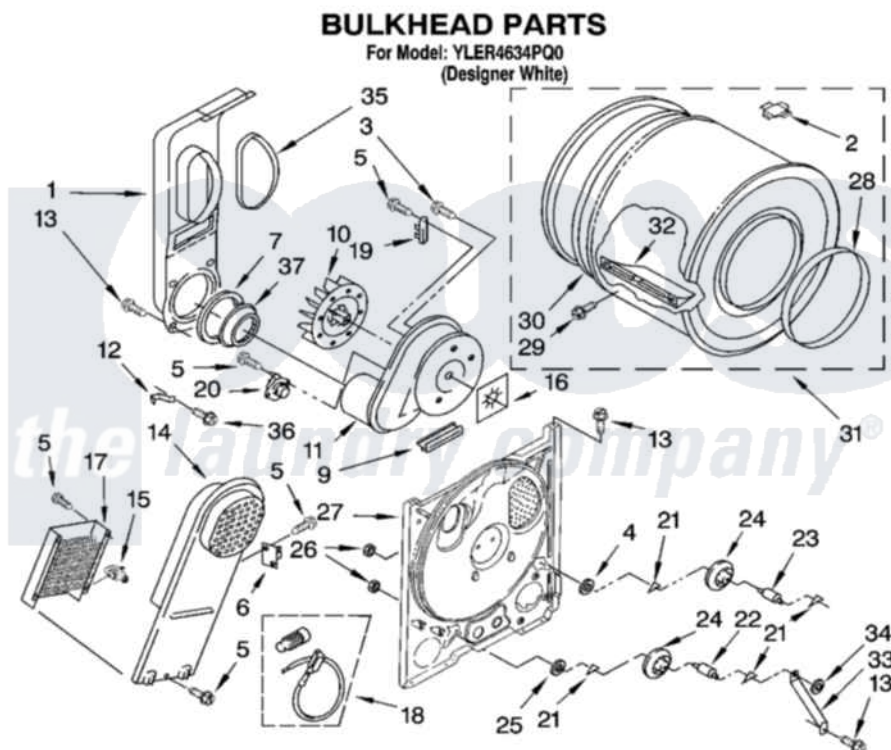

Whirlpool YLER4634PQ0 03 - BULKHEAD PARTS

8180279

5

Whirlpool [Residential Whirlpool YLER4634PQ0 Dryer Parts](#) Parts Diagram 03 - BULKHEAD PARTS
 Click on the part number to view part

Item	Original Part Number	Replaced By	Status	Part Description
1	694283	279505		Chute
2	8066086			Plug, Drum Hole
3	3390647	488729		Screw
4	3388703			Washer, Support
5	90767			Screw, 8A X 3/8 HeX Washer Head Tapping
6	3977393	279816		Cutoff-Tml
7	347139			Seal, Lint Chute
9	3392247	686889		Pad
10	694089			Wheel, Blower
11	8557384	8577230		Housing, Blower
12	3398161			CLIP
13	343641	681414		Screw, 10AB X 1/2
14	3397566	8541818		Box, Heater
15	3977767			Thermostat, High Limit 250 F
16	3394196			Seal, Blower Shaft
17	3403585	279838		Element

18	279457		Wire Kit, Terminal
19	3392519		Thermal Limiter
20	3387134		Thermostat, Internal-Bias
21	690997		Washer, Thrust
22	3399506	W10359270	Shaft, Drum Roller Threads
23	3399507	W10359269	Shaft, Drum Roller Threads
24	3397588	349241T	Support
25	348197		Washer, Support
26	3359452		Nut, Lock
27	8529955	279793	Bulkhead
28	3394509		Ring, Bearing
29	97787	W10109200	Screw, Baffle Mounting
30	8066085	239087	Seal
31	697093	697760	Drum
32	342847		Baffle, Drum
33	3976435		Bracket, Support
34	90296		Nut, Push On
35	339956		Seal, Air Duct To Bulkhead
36	489463		Screw, 8-18 X 1/16
37	696302		Shield, Exhaust