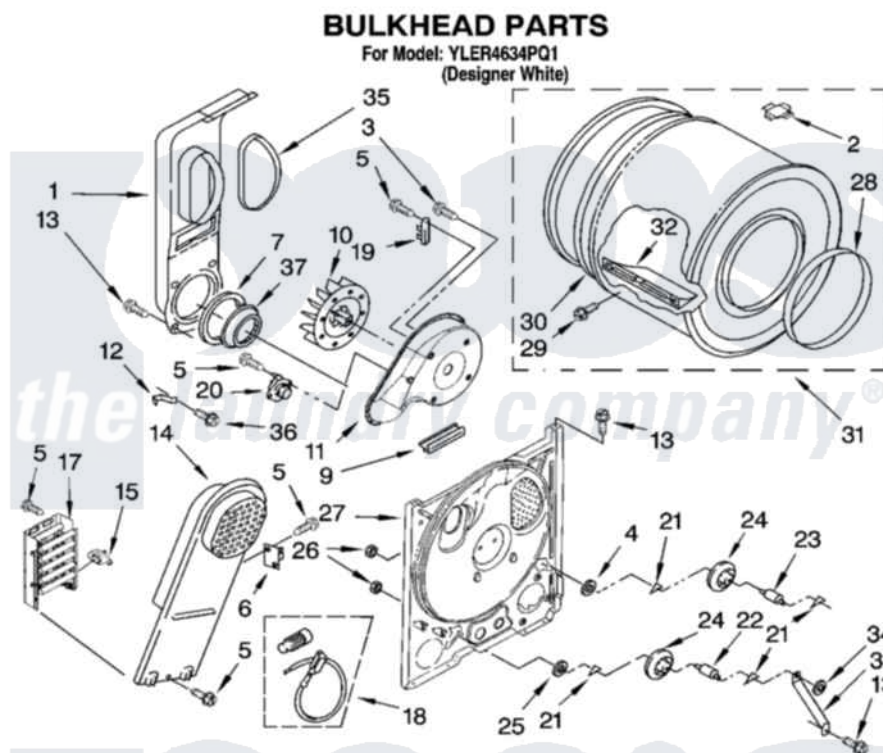

**Whirlpool YLER4634PQ1 03 - BULKHEAD PARTS, OPTIONAL PARTS
(NOT INCLUDED)**

8180927

5

Whirlpool Residential Whirlpool YLER4634PQ1 Dryer Parts Parts Diagram 03 - BULKHEAD PARTS, OPTIONAL PARTS
(NOT INCLUDED)

Click on the part number to view part

Item	Original Part Number	Replaced By	Status	Part Description
1	694283	279505		Chute
2	8066086			Plug, Drum Hole
3	3390647	488729		Screw
4	3388703			Washer, Support
5	90767			Screw, 8A X 3/8 HeX Washer Head Tapping
6	3977393	279816		Cutoff-Tml
7	347139			Seal, Lint Chute
9	3392247	686889		Pad
10	694089			Wheel, Blower
11	8577230			Housing, Blower
12	3398161			CLIP
13	343641	681414		Screw, 10AB X 1/2
14	8541818			Box, Heater
15	3977767			Thermostat, High Limit 250 F