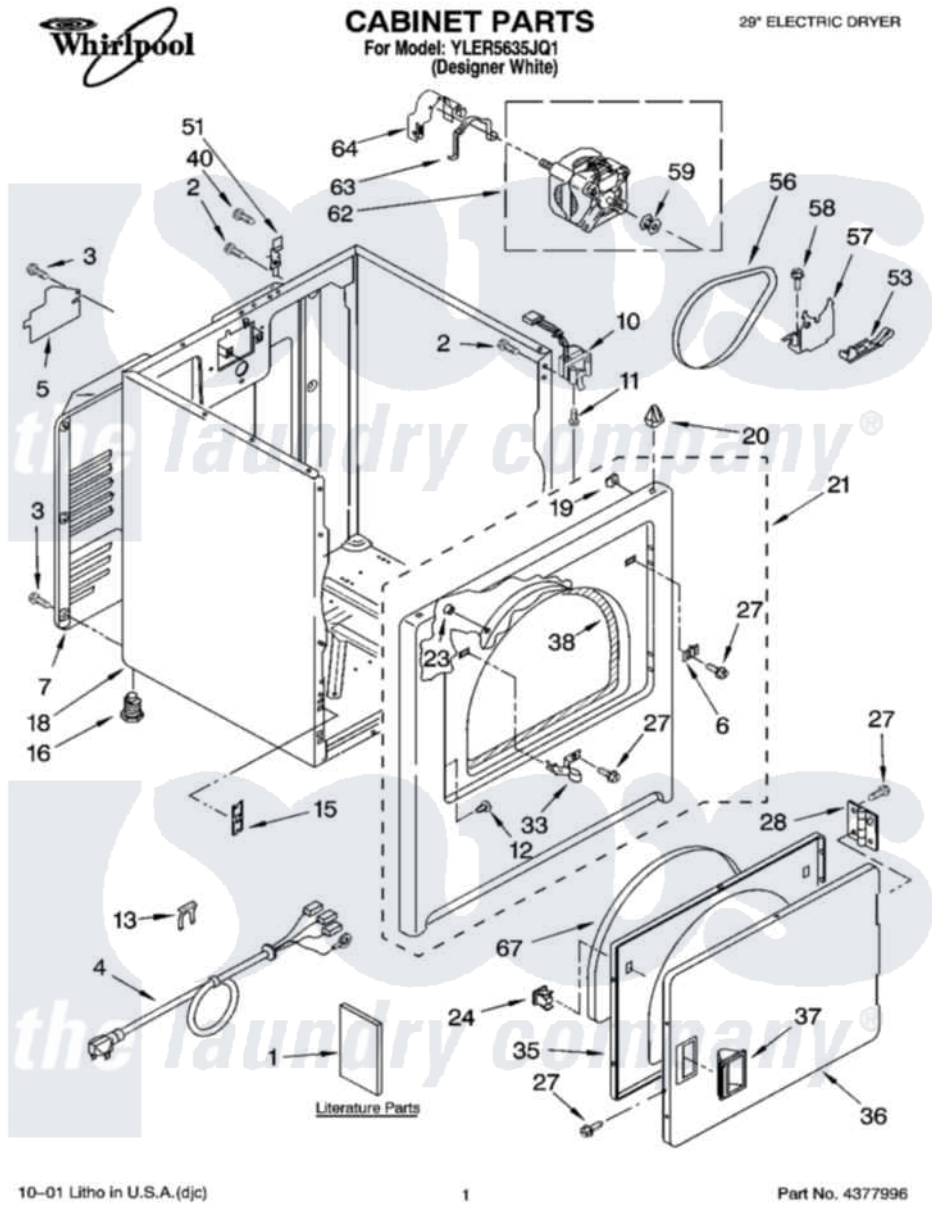

Whirlpool YLER5635JQ1 01 - CABINET PARTS

10-01 Litho in U.S.A.(djc)

1

Part No. 4377996

Whirlpool [Residential Whirlpool YLER5635JQ1 Dryer Parts](#) Parts Diagram 01 - CABINET PARTS

[Click on the part number to view part](#)

Item	Original Part Number	Replaced By	Status	Part Description
1	LIT3397620		Not Available	Literature Parts (Instructions, Installation)
"	LIT3978731		Not Available	Literature Parts (Label, Energy Guide)
"	LIT8314832		Not Available	Literature Parts (Use And care Guide)
"	LIT8528189		Not Available	Literature Parts (Label, Wiring Diagram)
"	BLANK		Not Available	Following May Be Purchased DO-IT-YOURSELF REPAIR MANUALS
"	LIT677818	677818L		Diy
2	343641	681414		Screw, 10AB X 1/2
3	693995			Screw, Hex Head
4	3394208			Cord, Power
5	3394202		Not Available	Cover, Terminal Block
6	3403630			Plug, Strike Hole
7	3396805	280043		Panel-Rear
10	3406107			Door Switch Assembly