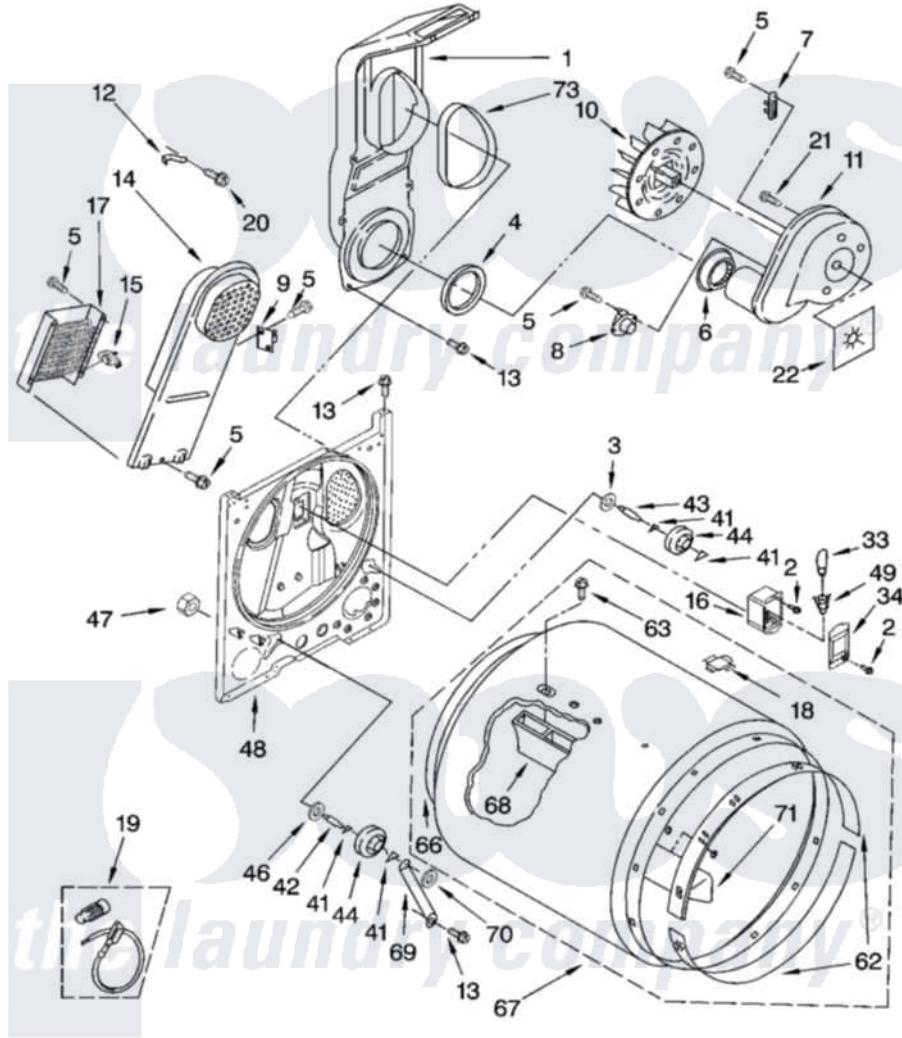

Whirlpool YLER5635JQ1 03 - BULKHEAD PARTS

BULKHEAD PARTS

For Model: YLER5635JQ1
(Designer White)

4377996

5

Whirlpool Residential Whirlpool YLER5635JQ1 Dryer Parts Parts Diagram 03 - BULKHEAD PARTS
Click on the part number to view part

Item	Original Part Number	Replaced By	Status	Part Description
1	348368			Lint Chute Assembly
2	487909	488729		Screw
3	3388703			Washer, Support
4	347139			Seal, Lint Chute
5	90767			Screw, 8A X 3/8 HeX Washer Head Tapping
6	696302			Shield, Exhaust
7	3392519			Thermal Limiter
8	3387134			Thermostat, Internal-Bias
9	3977393	279816		Cutoff-Tml
10	694089			Wheel, Blower
11	3405016	8577230		Housing, Blower
12	3398161			CLIP
13	343641	681414		Screw, 10AB X 1/2
14	3397566	8541818		Box, Heater
15	3977767			Thermostat, High Limit 250 F
16	3977373			Bracket, Drum Light

17	3403585	279838	Element
18	8066086		Plug, Drum Hole
19	279457		Wire Kit, Terminal
20	489463		Screw, 8-18 X 1/16
21	3390647	488729	Screw
22	3394196		Seal, Blower Shaft
33	3406124	22002263	Lamp
34	3402841	8532165	Lens, Drum Light
41	690997		Washer, Thrust
42	3399506	W10359270	Shaft, Drum Roller Threads
43	3399507	W10359269	Shaft, Drum Roller Threads
44	3397588	349241T	Support
46	348197		Washer, Support
47	3359452		Nut, Lock
48	3403493	279798	Bulkhead
49	3403634	W10136369	Socket, Drum Light Assembly
62	692526	279441	BeaRng-Rng
63	97787	W10109200	Screw, Baffle Mounting
66	3406130	279857	Seal
67	695587		Drum Assembly
68	692490		Baffle, Drum
69	3976434		Bracket, Support Shaft
70	90296		Nut, Push On
71	3403636		Baffle, Drum
73	339956		Seal, Air Duct To Bulkhead