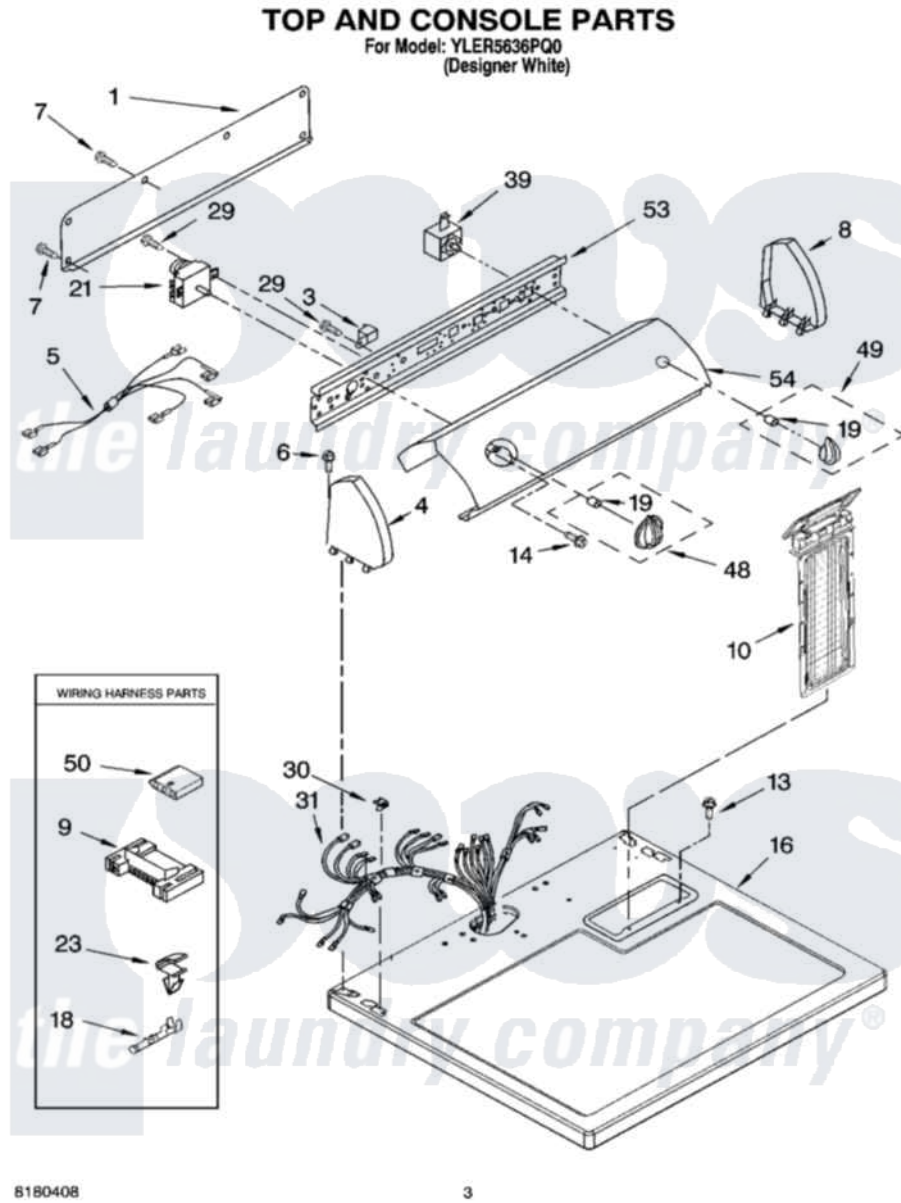

# Whirlpool YLER5636PQ0 02 - TOP AND CONSOLE PARTS

Whirlpool [Residential Whirlpool YLER5636PQ0 Dryer Parts](#) Parts Diagram 02 - TOP AND CONSOLE PARTS  
Click on the part number to view part

Item	Original Part Number	Replaced By	Status	Part Description
1	<a href="#">8274261</a>			Do-It-Yourself Repair Manuals
3	<a href="#">694419</a>			Mini-Buzzer
4	8271365	<a href="#">279962</a>		Endcap
5	<a href="#">8539888</a>			Jumper, Wire
6	<a href="#">388326</a>			Screw, 8-18 X 1.25
7	<a href="#">693995</a>			Screw, Hex Head
8	8271359	<a href="#">279962</a>		Endcap
9	<a href="#">3395683</a>			Receptacle, Multi-Terminal
10	<a href="#">8557857</a>			Screen, Lint
13	688983	<a href="#">487240</a>		Screw, For Mtg. Service Capacitor
14	<a href="#">3400859</a>			Screw, Grounding
16	8557930	<a href="#">8563985</a>		Top
18	<a href="#">94614</a>			Terminal
19	<a href="#">8536939</a>			Clip, Knob
21	<a href="#">8299778</a>			Timer, 60 Hz
23	<a href="#">3394427</a>			Clip-Harness

29	3390646	<a href="#">W10139210</a>	Screw, 8-18 X 5/16
30	<a href="#">357213</a>		Nut, Push-In
31	8299868	Not Available	Harness, Wiring
39	<a href="#">3404233</a>		Switch, Push-To-Start
48	<a href="#">8544955</a>		Timer Knob Assembly
49	<a href="#">8544935</a>		Knob, Control
50	<a href="#">3936144</a>		Do-It-Yourself Repair Manuals
53	<a href="#">8271418</a>		Bracket, Control
54	<a href="#">8545964</a>		Panel, Control
"	BLANK	Not Available	ACCESSORY PARTS
	279948	<a href="#">4392065</a>	Kit, Dryer Repair
"	<a href="#">3404351</a>		Accessory Parts
"	<a href="#">8522199</a>		Accessory Parts
"	<a href="#">72017</a>		Paint, Touch-Up
"	<a href="#">350930</a>		Paint, Pressurized Spray B
"	<a href="#">350938</a>		Paint, Pressurized Spray B
"	<a href="#">799344</a>		Paint, Touch-Up )