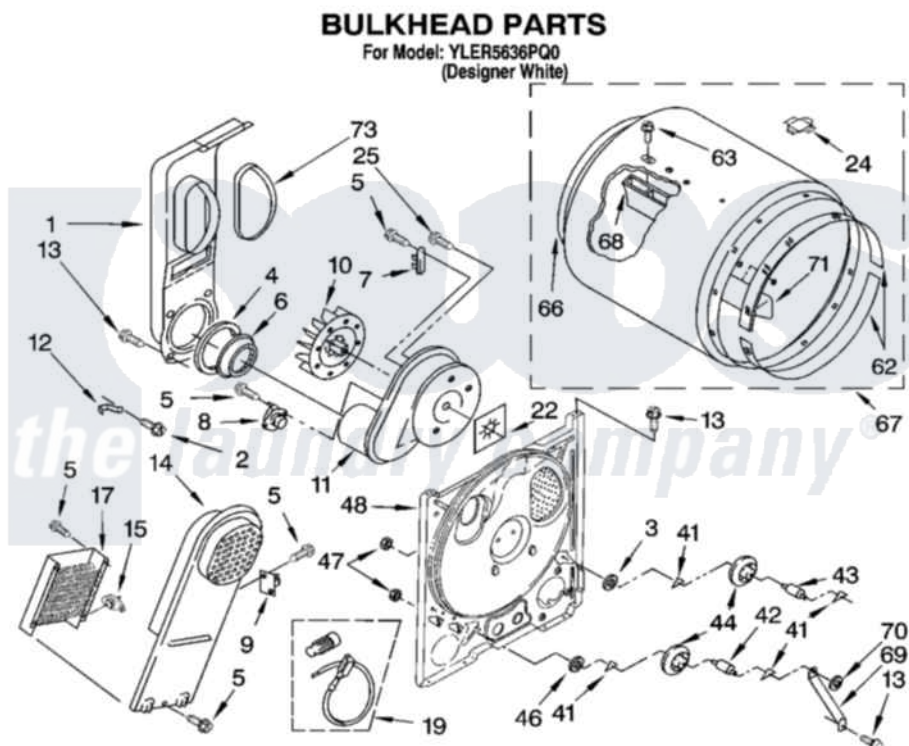

Whirlpool YLER5636PQ0 03 - BULKHEAD PARTS

8180408

5

Whirlpool Residential Whirlpool YLER5636PQ0 Dryer Parts Parts Diagram 03 - BULKHEAD PARTS
 Click on the part number to view part

Item	Original Part Number	Replaced By	Status	Part Description
1	348368			Lint Chute Assembly
2	489463			Screw, 8-18 X 1/16
3	3388703			Washer, Support
4	347139			Seal, Lint Chute
5	90767			Screw, 8A X 3/8 HeX Washer Head Tapping
6	696302			Shield, Exhaust
7	3392519			Thermal Limiter
8	3387134			Thermostat, Internal-Bias
9	3977393	279816		Cutoff-Tml
10	694089			Wheel, Blower
11	8557384	8577230		Housing, Blower
12	8066155			Clip, Heater Box
13	343641	681414		Screw, 10AB X 1/2
14	8541818			Box, Heater
15	3977767			Thermostat, High Limit 250 F
17	3403585	279838		Element

19	279457		Wire Kit, Terminal
22	3394196		Seal, Blower Shaft
24	8066086		Plug, Drum Hole
25	3390647	488729	Screw
41	690997		Washer, Thrust
42	3399506	W10359270	Shaft, Drum Roller Threads
43	3399507	W10359269	Shaft, Drum Roller Threads
44	3397588	349241T	Support
46	348197		Washer, Support
47	3359452		Nut, Lock
48	3403491	279796	Bulkhead
62	692526	279441	BeaRng-Rng
63	97787	W10109200	Screw, Baffle Mounting
66	3406130	279857	Seal
67	695587		Drum Assembly
68	692490		Baffle, Drum
69	3976434		Bracket, Support Shaft
70	90296		Nut, Push On
71	3403636		Baffle, Drum
73	339956		Seal, Air Duct To Bulkhead