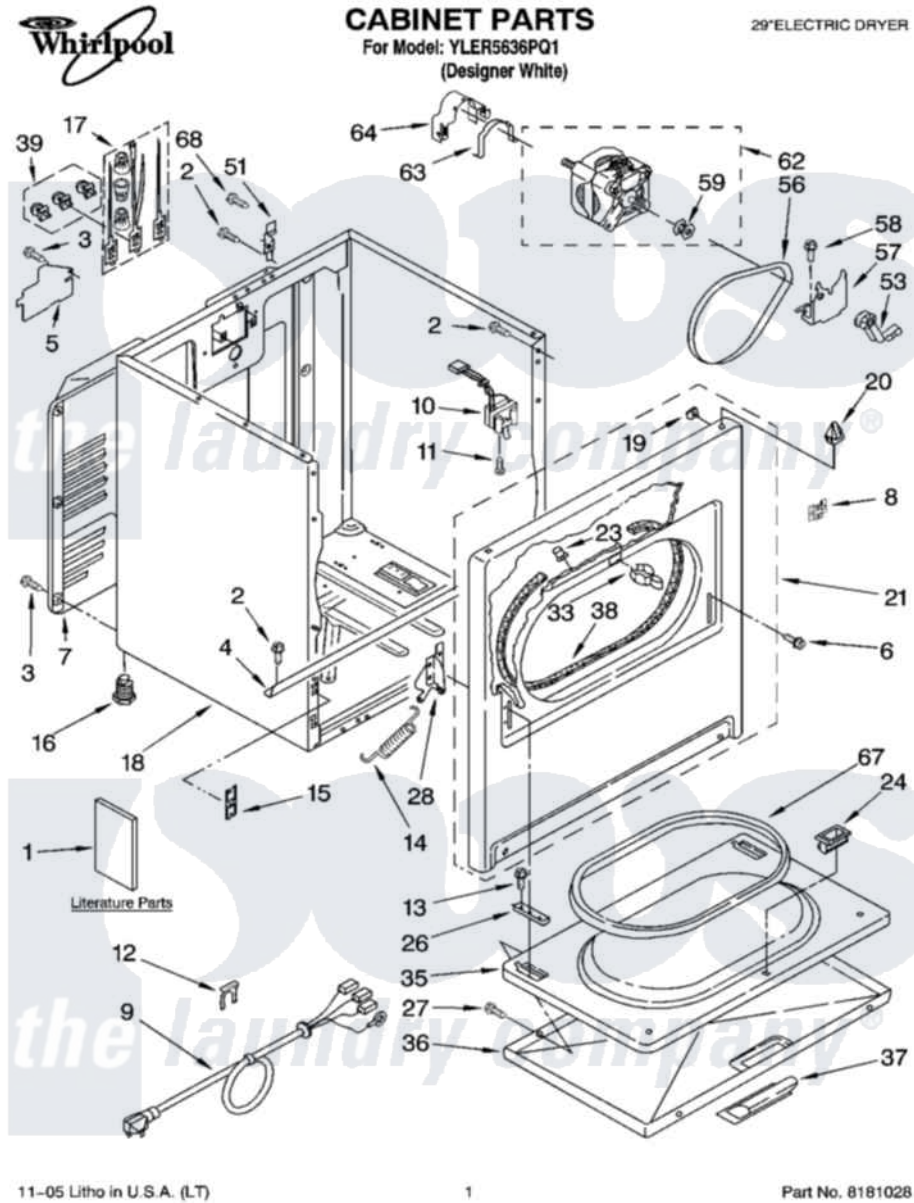

Whirlpool YLER5636PQ1 01 - CABINET PARTS

Whirlpool Residential Whirlpool YLER5636PQ1 Dryer Parts Parts Diagram 01 - CABINET PARTS
Click on the part number to view part

Item	Original Part Number	Replaced By	Status	Part Description
1	8535831		Not Available	Instructions, Installation
"	8533770		Not Available	Sheet, Cycle Feature
"	8578181		Not Available	Use & Care Guide
"	8578218		Not Available	Wiring Diagram
"	8572980		Not Available	Label, Energy Guide
"	BLANK		Not Available	Following May Be Purchased DO-IT-YOURSELF REPAIR MANUALS
"	677818		Not Available	Manual, Do-It- Yourself Repair (Dryer)
2	343641	681414		Screw, 10AB X 1/2
3	693995			Screw, Hex Head
4	8541400			Bracket, Cabinet
5	3394202		Not Available	Cover, Terminal Block
6	342043	486146		Screw
7	3396805	280043		Panel-Rear
8	8546676	W10041960		Spring, Door

9	3394208		Cord, Power
10	3406109	3406107	Door Switch Assembly
11	697773	3395530	Screw
12	694415		Clip, Strain Relief
13	3357011	308685	Side Trim)
14	8541401	W10041960	Spring, Door
15	3394083		Clip, Front Panel
16	3392100	49621	Feet-Leveling
"	279810		Foot-Optional
17	279318		Terminal Tinned And Brass Panel
18	8530603	8533643	Cabinet
19	98234		Clip, U-Bend
20	690363	18776	Lock, Front Top
21	695620	279443	Panel
23	685203	279220	Clip
24	3389441		Door Catch Assembly
26	337189		Clip, Hinge
27	694091		Trim, Side Right Hand
28	8066056		Hinge, Door
"	8066057		Hinge, Door
33	696144	279570	Latch
35	695737		Door, Rear
36	3393549		Door, Front
37	690270	348721	Handle
38	3406129		Seal And Bearing Assembly
39	279393		Terminal Block Screw Kit
51	238088	8066217	Hinge, Top
53	691366		Idler And Pulley Assembly
56	8066065	341241	Belt
57	348780		Base, Motor
58	3400500		Bolt, 3405245 5/16-18 X 3/4
59	3394341	W10299847	Pulley-Motor
62	8066206	279827	Motor-Drve
63	660658		Clamp, Motor Mounting 343481 685441
64	3404162		Clamp, Motor
67	3390731		Seal, Door
68	697776	4331106	Screw, No.10-32 X 7/16