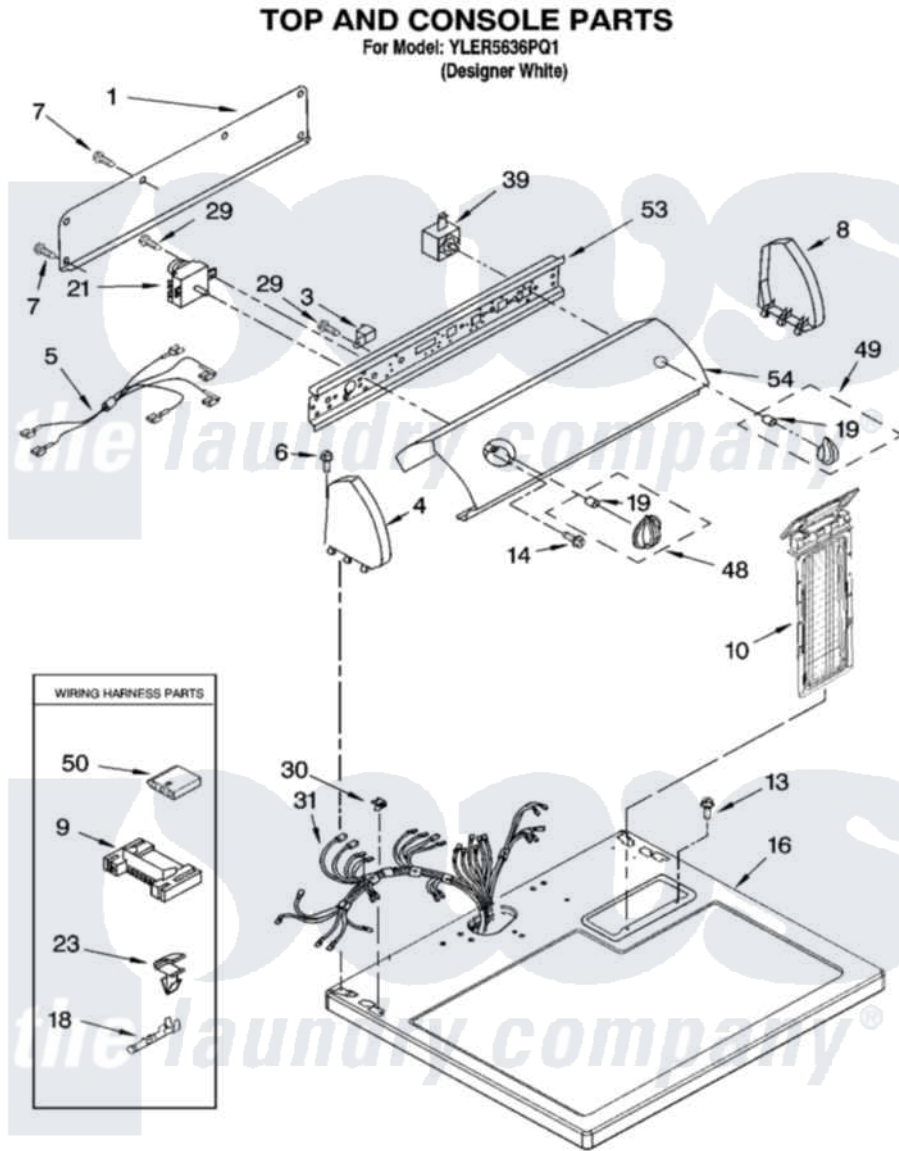

Whirlpool YLER5636PQ1 02 - TOP AND CONSOLE PARTS

Whirlpool Residential Whirlpool YLER5636PQ1 Dryer Parts Parts Diagram 02 - TOP AND CONSOLE PARTS
Click on the part number to view part

Item	Original Part Number	Replaced By	Status	Part Description
1	8274261			Do-It-Yourself Repair Manuals
3	694419			Mini-Buzzer
4	8271365	279962		Endcap
5	8539888			Jumper, Wire
6	388326			Screw, 8-18 X 1.25
7	693995			Screw, Hex Head
8	8271359	279962		Endcap
9	3395683			Receptacle, Multi-Terminal
10	8557857			Screen, Lint
13	688983	487240		Screw, For Mtg. Service Capacitor
14	8533951	3400859		Screw, Grounding
16	8557930	8563985		Top
18	94614			Terminal
19	8536939			Clip, Knob
21	8299778			Timer, 60 Hz
23	3394427			Clip-Harness

29	8533971	90767	Screw, 8A X 3/8 HeX Washer Head Tapping
30	357213		Nut, Push-In
31	8299868	Not Available	Harness, Wiring
39	8543274		Switch, Push-To-Start
48	8544955		Timer Knob Assembly
49	8544935		Knob, Control
50	3936144		Do-It-Yourself Repair Manuals
53	8271418		Bracket, Control
54	8545964		Panel, Control