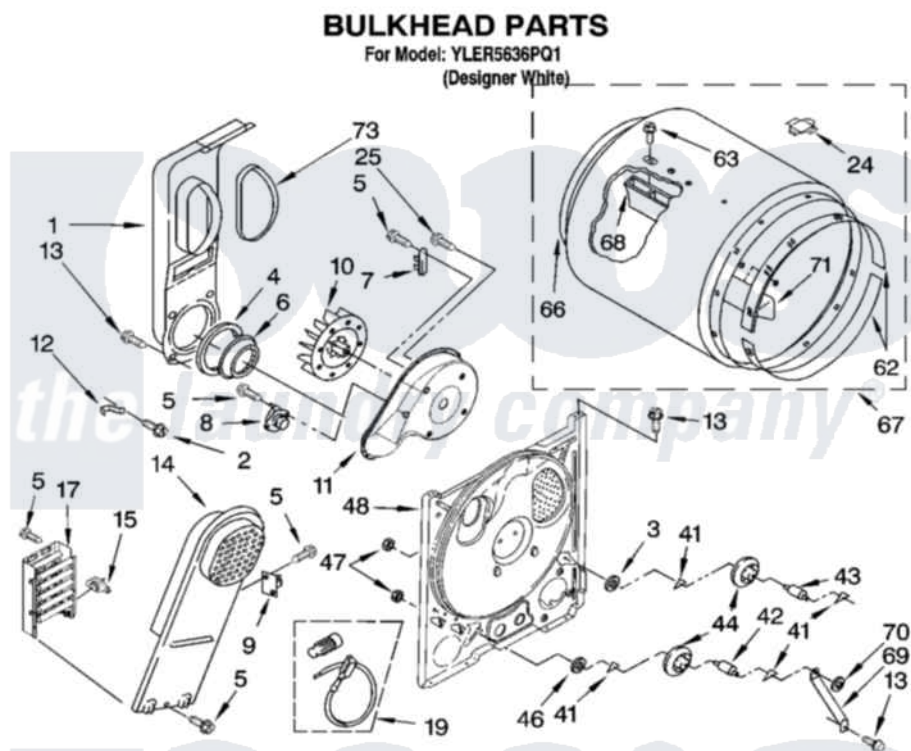

Whirlpool YLER5636PQ1 03 - BULKHEAD PARTS, OPTIONAL PARTS
(NOT INCLUDED)

8181028

5

Whirlpool Residential Whirlpool YLER5636PQ1 Dryer Parts Parts Diagram 03 - BULKHEAD PARTS, OPTIONAL PARTS
(NOT INCLUDED)

Click on the part number to view part

Item	Original Part Number	Replaced By	Status	Part Description
1	348368			Lint Chute Assembly
2	489463			Screw, 8-18 X 1/16
3	3388703			Washer, Support
4	347139			Seal, Lint Chute
5	90767			Screw, 8A X 3/8 HeX Washer Head Tapping
6	696302			Shield, Exhaust
7	3392519			Thermal Limiter
8	3387134			Thermostat, Internal-Bias
9	3977393	279816		Cutoff-Tml
10	694089			Wheel, Blower
11	8577230			Housing, Blower
12	8066155			Clip, Heater Box
13	343641	681414		Screw, 10AB X 1/2
14	8541818			Box, Heater