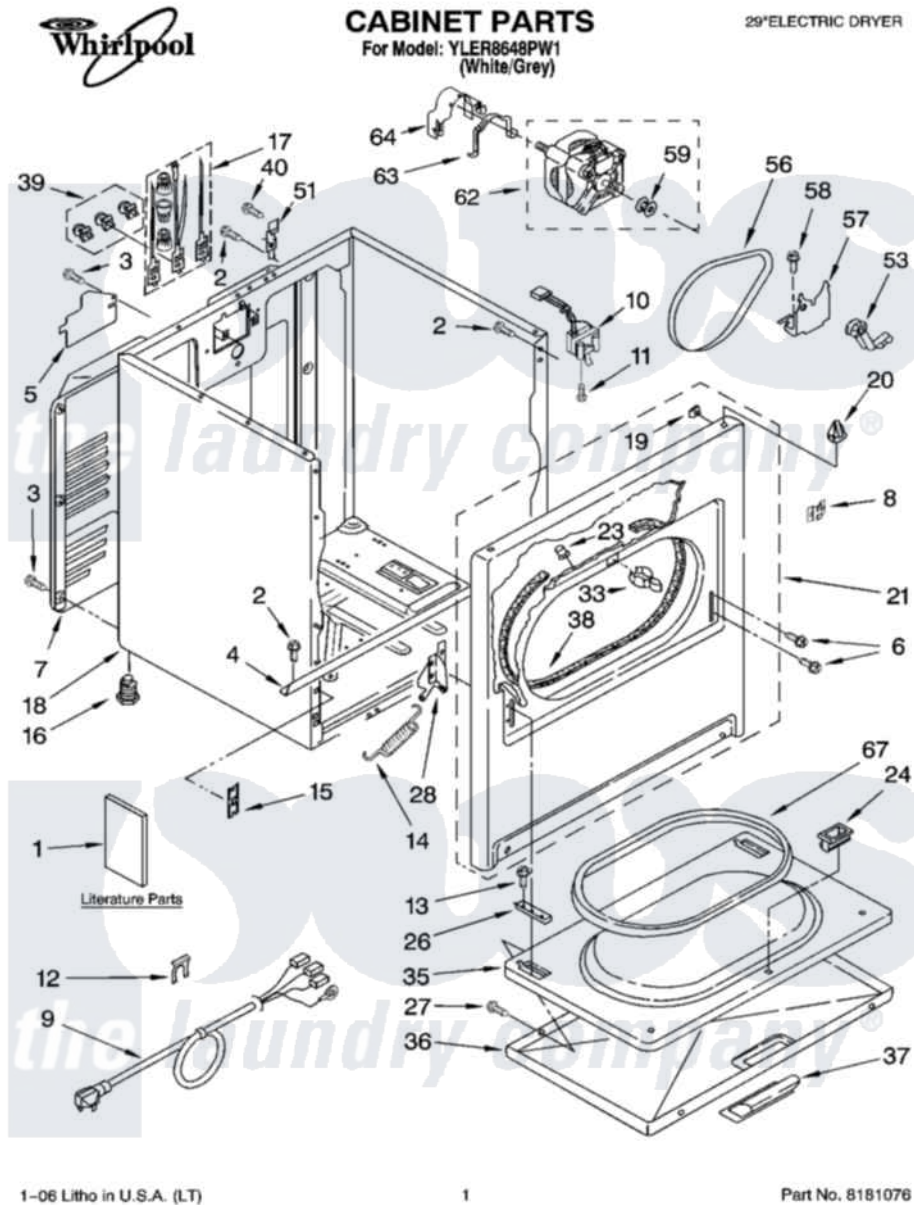

Whirlpool YLER8648PW1 01 - CABINET PARTS

1-06 Litho in U.S.A. (LT)

1

Part No. 8181076

Whirlpool [Residential Whirlpool YLER8648PW1 Dryer Parts](#) Parts Diagram 01 - CABINET PARTS
 Click on the part number to view part

Item	Original Part Number	Replaced By	Status	Part Description
1	8535831		Not Available	Instructions, Installation
"	W10036370		Not Available	Label, Energy Guide
"	8533770		Not Available	Sheet, Cycle Feature
"	8578181		Not Available	Use & Care Guide
"	8578217		Not Available	Wiring Diagram
"	BLANK		Not Available	Following May Be Purchased DO-IT-YOURSELF REPAIR MANUALS
"	677818		Not Available	Manual, Do-It- Yourself Repair (Dryer)
2	343641	681414		Screw, 10AB X 1/2
3	693995			Screw, Hex Head
4	8541400			Bracket, Cabinet
5	3394202		Not Available	Cover, Terminal Block
6	342043	486146		Screw
7	3396805	280043		Panel-Rear
8	8546676	W10041960		Spring, Door

9	3394208		Cord, Power
10	3406107		Door Switch Assembly
11	697773	3395530	Screw
12	694415		Clip, Strain Relief
13	3357011	308685	Side Trim)
14	8541401	W10041960	Spring, Door
15	3394083		Clip, Front Panel
16	3392100	49621	Feet-Leveling
"	279810		Foot-Optional
17	279318		Terminal Tinned And Brass Panel
18	8530603	8533643	Cabinet
19	98234		Clip, U-Bend
20	690363	18776	Lock, Front Top
21	695620	279443	Panel
23	685203	279220	Clip
24	3389441		Door Catch Assembly
26	337189		Clip, Hinge
27	694091		Trim, Side Right Hand
28	8066056		Hinge, Door
"	8066057		Hinge, Door
33	696144	279570	Latch
35	695737		Door, Rear
36	3393549		Door, Front
37	690270	348721	Handle
38	3406129		Seal And Bearing Assembly
39	279393		Terminal Block Screw Kit
40	697776	4331106	Screw, No.10-32 X 7/16
51	8066217		Hinge, Top
53	691366		Idler And Pulley Assembly
56	8066065	341241	Belt
57	348780		Base, Motor
58	3400500		Bolt, 3405245 5/16-18 X 3/4
59	3394341	W10299847	Pulley-Motor
62	8066206	279827	Motor-Drve
63	660658		Clamp, Motor Mounting 343481 685441
64	3404162		Clamp, Motor
67	3390731		Seal, Door