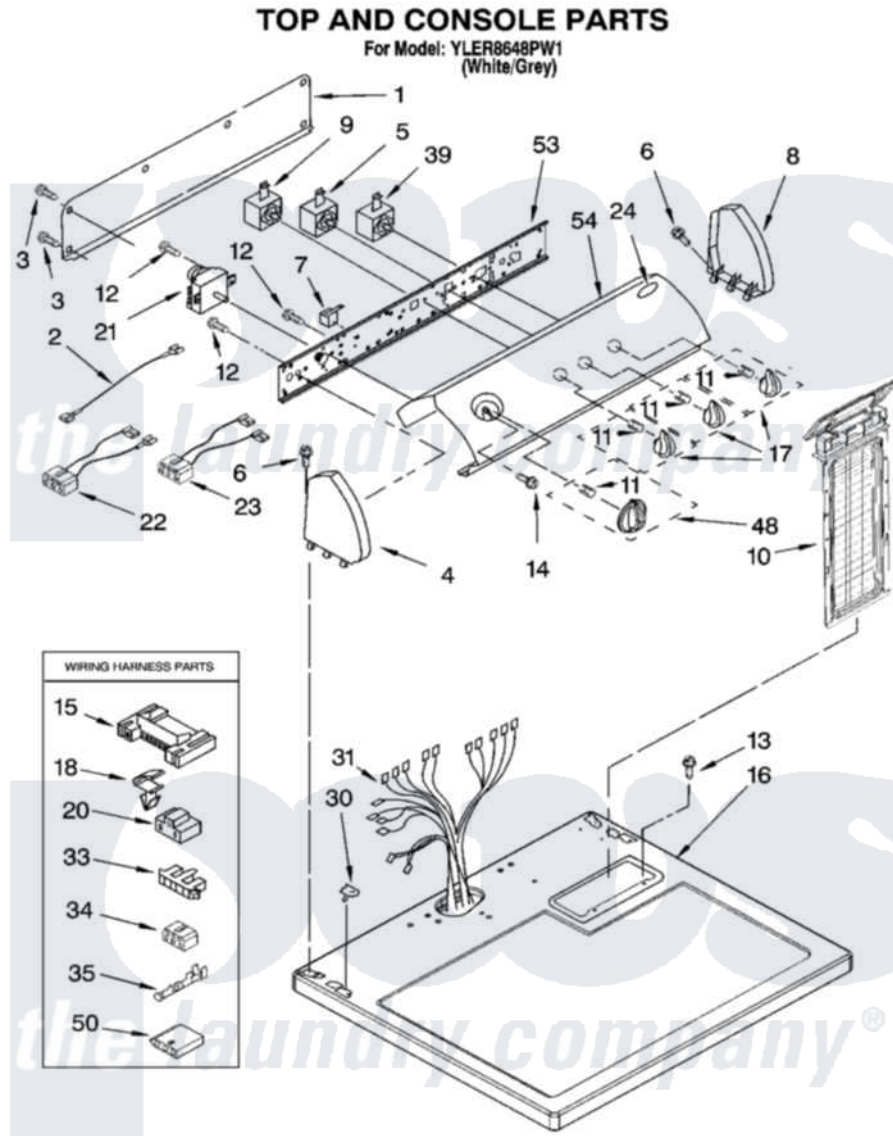

# Whirlpool YLER8648PW1 02 - TOP AND CONSOLE PARTS

8181076

3

Whirlpool [Residential Whirlpool YLER8648PW1 Dryer Parts](#) Parts Diagram 02 - TOP AND CONSOLE PARTS  
Click on the part number to view part

Item	Original Part Number	Replaced By	Status	Part Description
1	<a href="#">8274261</a>			Do-It-Yourself Repair Manuals
2	<a href="#">3401684</a>			Jumper, Wire
3	<a href="#">693995</a>			Screw, Hex Head
4	8271365	<a href="#">279962</a>		Endcap
5	<a href="#">3405156</a>			Switch, Rotary
6	<a href="#">388326</a>			Screw, 8-18 X 1.25
7	<a href="#">694419</a>			Mini-Buzzer
8	8271359	<a href="#">279962</a>		Endcap
9	<a href="#">3399639</a>			Switch, Rotary Temperature
10	<a href="#">8557857</a>			Screen, Lint
11	<a href="#">8536939</a>			Clip, Knob
12	8533971	<a href="#">90767</a>		Screw, 8A X 3/8 HeX Washer Head Tapping
13	688983	<a href="#">487240</a>		Screw, For Mtg. Service Capacitor
14	8533951	<a href="#">3400859</a>		Screw, Grounding
15	<a href="#">3395683</a>			Receptacle, Multi-Terminal

16	<a href="#">8557930</a>	<a href="#">8563985</a>	Top
17	<a href="#">8544937</a>		Knob, Control
18	<a href="#">3394427</a>		Clip-Harness
20	<a href="#">3401144</a>		Connector
21	<a href="#">3979618</a>		Timer Assembly
22	<a href="#">3397695</a>		Wire, Jumper
23	3396029	<a href="#">8539893</a>	Wire, Jumper
24	<a href="#">3400985</a>		Medallion
30	<a href="#">357213</a>		Nut, Push-In
31	8299874	Not Available	Harness, Wiring
33	<a href="#">3397269</a>		Connector, Timer
34	<a href="#">3347243</a>		Block, Disconnect
35	<a href="#">94614</a>		Terminal
39	<a href="#">3398095</a>		Switch, Push-To-Start
48	<a href="#">8544957</a>		Timer Knob Assembly
50	<a href="#">3936144</a>		Do-It-Yourself Repair Manuals
53	<a href="#">8544895</a>		Bracket, Control
54	<a href="#">8545977</a>		Panel, Control