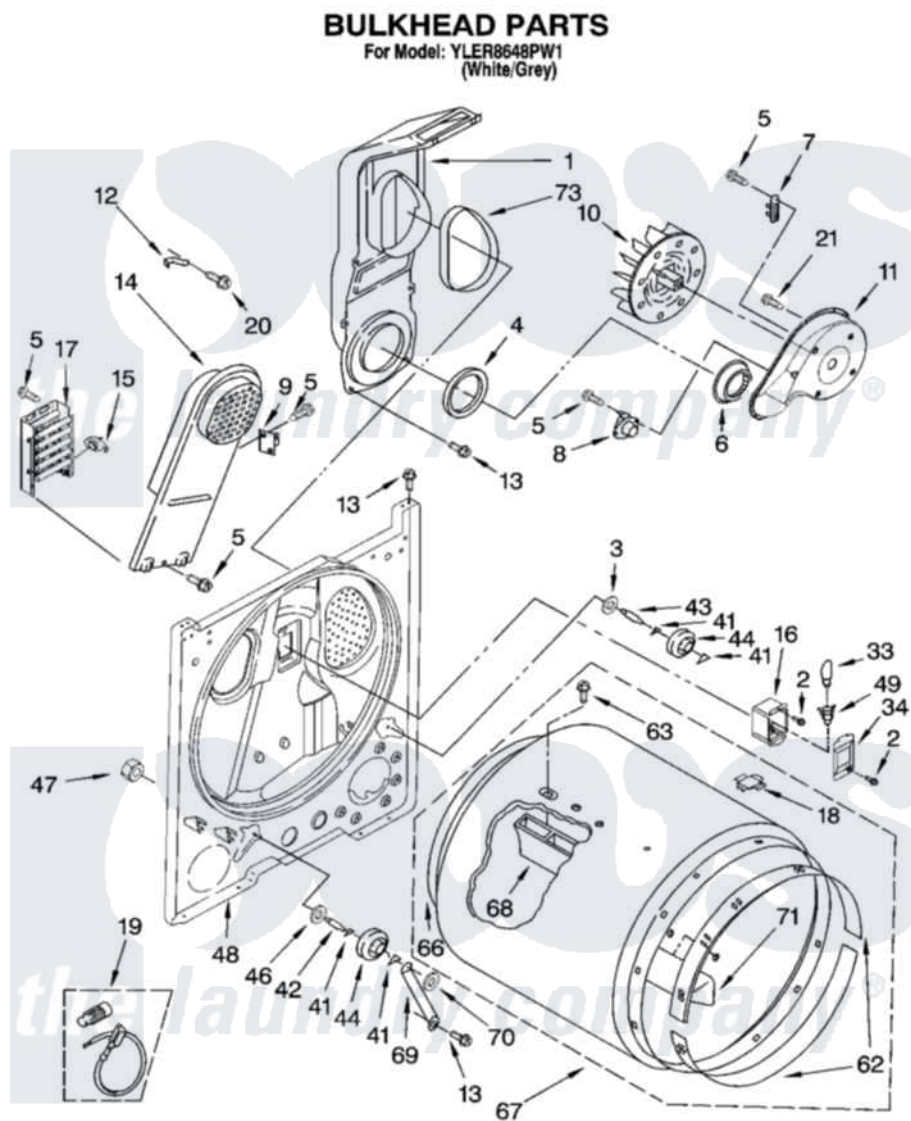

**Whirlpool YLER8648PW1 03 - BULKHEAD PARTS, OPTIONAL PARTS
(NOT INCLUDED)**

8181076

5

Whirlpool [Residential Whirlpool YLER8648PW1 Dryer Parts](#) Parts Diagram 03 - BULKHEAD PARTS, OPTIONAL PARTS
(NOT INCLUDED)

[Click on the part number to view part](#)

Item	Original Part Number	Replaced By	Status	Part Description
1	348368			Lint Chute Assembly
2	487909	488729		Screw
3	3388703			Washer, Support
4	347139			Seal, Lint Chute
5	90767			Screw, 8A X 3/8 HeX Washer Head Tapping
6	696302			Shield, Exhaust
7	3392519			Thermal Limiter
8	3387134			Thermostat, Internal-Bias
9	3977393	279816		Cutoff-Tml
10	694089			Wheel, Blower
11	8577230			Housing, Blower
12	3398161			CLIP
13	343641	681414		Screw, 10AB X 1/2
14	8541818			Box, Heater

15	3977767		Thermostat, High Limit 250 F
16	3977373		Bracket, Drum Light
17	8576779	Not Available	Element, Heater (For 240 Volt Installation)
18	8066086		Plug, Drum Hole
19	279457		Wire Kit, Terminal
20	489463		Screw, 8-18 X 1/16
21	3390647	488729	Screw
33	3406124	22002263	Lamp
34	3402841	8532165	Lens, Drum Light
41	690997		Washer, Thrust
42	3399506	W10359270	Shaft, Drum Roller Threads
43	3399507	W10359269	Shaft, Drum Roller Threads
44	3397590	349241T	Support
46	348197		Washer, Support
47	3359452		Nut, Lock
48	3403413		Bulkhead
49	3403634	W10136369	Socket, Drum Light Assembly
62	692526	279441	BeaRng-Rng
63	97787	W10109200	Screw, Baffle Mounting
66	3406130	279857	Seal
67	695587		Drum Assembly
68	692490		Baffle, Drum
69	3976434		Bracket, Support Shaft
70	90296		Nut, Push On
71	3403636		Baffle, Drum
73	339956		Seal, Air Duct To Bulkhead
	BLANK	Not Available	ACCESSORY PARTS
"	279948	4392065	Kit, Dryer Repair
"	3406839		Dry Rack Assembly
"	8522199		Accessory Parts
"	72017		Paint, Touch-Up
"	350930		Paint, Pressurized Spray B
"	350938		Paint, Pressurized Spray B
"	799344		Paint, Touch-Up)