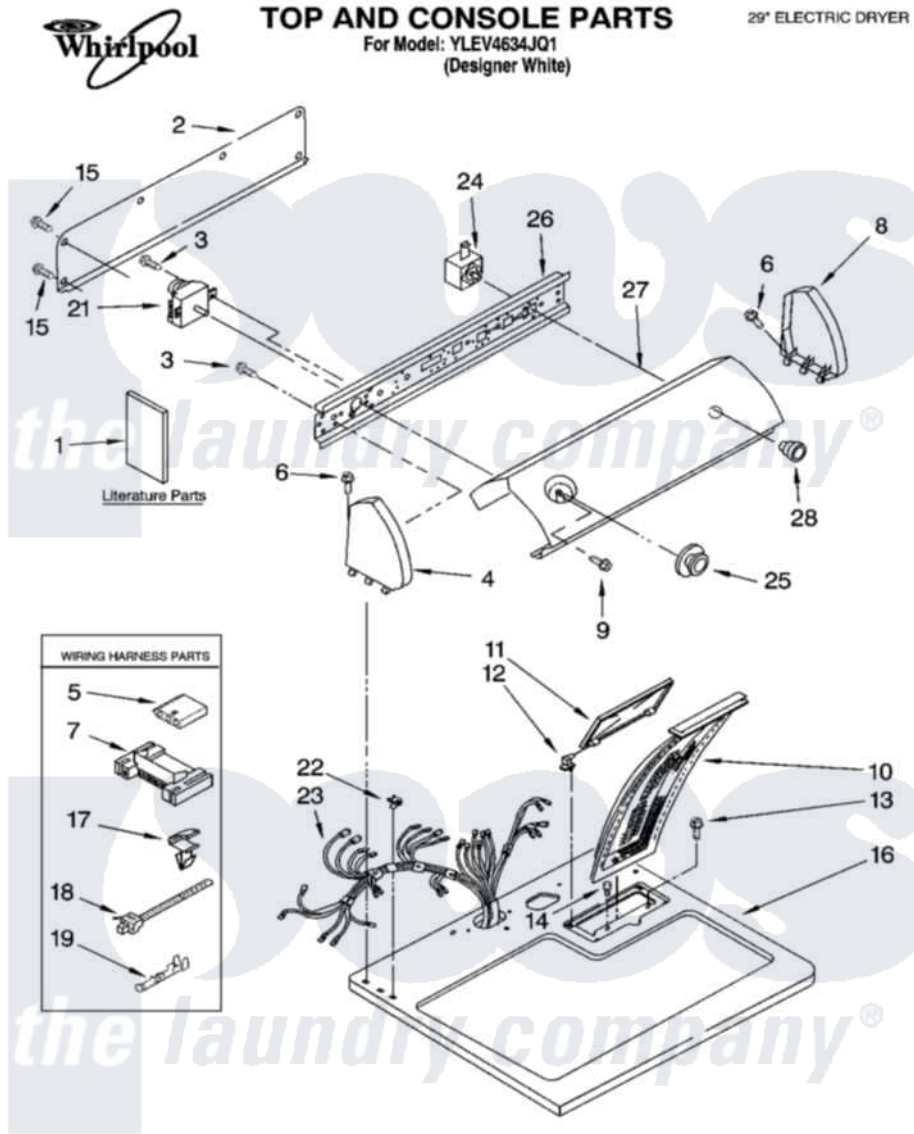

# Whirlpool YLEV4634JQ1 01 - TOP AND CONSOLE PARTS

6-02 Litho in U.S.A. (djc)

1

Part No. 4377985 Rev. B

Whirlpool [Residential Whirlpool YLEV4634JQ1 Dryer Parts](#) Parts Diagram 01 - TOP AND CONSOLE PARTS  
 Click on the part number to view part

Item	Original Part Number	Replaced By	Status	Part Description
1	LIT8314832		Not Available	Literature Parts (Use And care Guide)
"	LIT3978846		Not Available	Literature Parts (Installation, Instructions)
"	LIT3978731		Not Available	Literature Parts (Label, Energy Guide)
"	LIT8528189		Not Available	Literature Parts (Label, Wiring Diagram)
"	BLANK		Not Available	Following May Be Purchased DO-IT-YOURSELF REPAIR MANUALS
"	LIT677818	<a href="#">677818L</a>		Diy
2	<a href="#">8274261</a>			Do-It-Yourself Repair Manuals
3	3390646	<a href="#">W10139210</a>		Screw, 8-18 X 5/16
4	8271365	<a href="#">279962</a>		Endcap
5	<a href="#">3936144</a>			Do-It-Yourself Repair Manuals
6	<a href="#">388326</a>			Screw, 8-18 X 1.25
7	<a href="#">3395683</a>			Receptacle, Multi-Terminal
8	8271359	<a href="#">279962</a>		Endcap