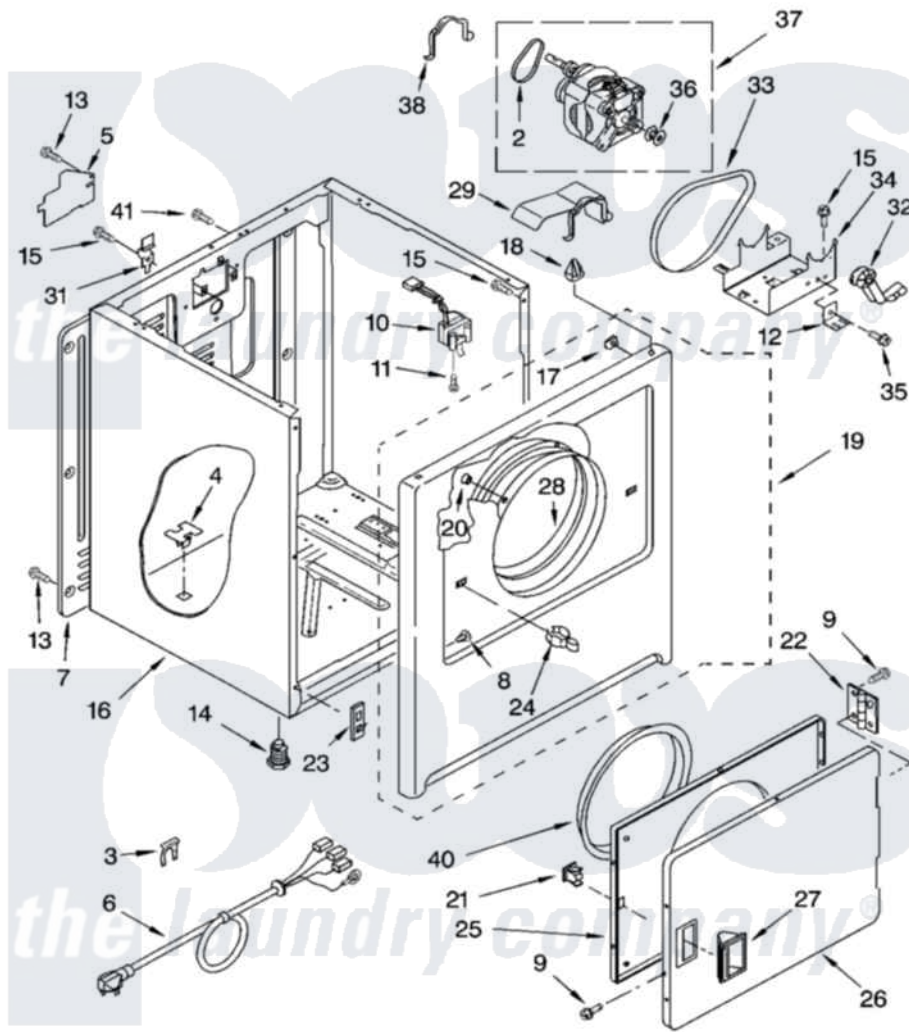

Whirlpool YLEV4634JQ1 02 - CABINET PARTS

CABINET PARTS

For Model: YLEV4634JQ1
(Designer White)

4377985

3

Whirlpool [Residential Whirlpool YLEV4634JQ1 Dryer Parts](#) Parts Diagram 02 - CABINET PARTS
Click on the part number to view part

Item	Original Part Number	Replaced By	Status	Part Description
2	3405160			Belt, Drive
3	694415			Clip, Strain Relief
4	3404283			Plug, Cabinet
5	3394202		Not Available	Cover, Terminal Block
6	3394208			Cord, Power
7	3396807	280040		Panel-Rear
8	3404413			Plug, Hinge Hole
9	342055	488627		Screw
10	3406104	3406105		Door Switch Assembly
11	697773	3395530		Screw
12	3401805			Bracket, Idler
13	693995			Screw, Hex Head
14	3392100	49621		Feet-Leveling
"	279810			Foot-Optional
15	343641	681414		Screw, 10AB X 1/2
16	8530603	8533643		Cabinet

17	98234		Clip, U-Bend
18	690363	18776	Lock, Front Top
19	3403571	279844	Panel
20	685203	279220	Clip
21	690081	279570	Latch
22	3405514	W10362431	Hinge And Pin Assembly
23	3394083		Clip, Front Panel
24	696144	279570	Latch
25	3403371		Door, Inner
26	3403361		Door Front
27	3405184		Handle, Door
28	8066124	279264	Air Channel Box
29	3401800		Belt Shield Assembly
31	238088	8066217	Hinge, Top
32	691366		Idler And Pulley Assembly
33	8066065	341241	Belt
34	3401802		Base, Motor
35	3400500		Bolt, 3405245 5/16-18 X 3/4
36	3394341	W10299847	Pulley-Motor
37	8535934	W10396039	Motor Assembly 60 Hz
38	660658		Clamp, Motor Mounting 343481 685441
40	3405245		5/16-18 X 3/4
41	697776	4331106	Screw, No.10-32 X 7/16