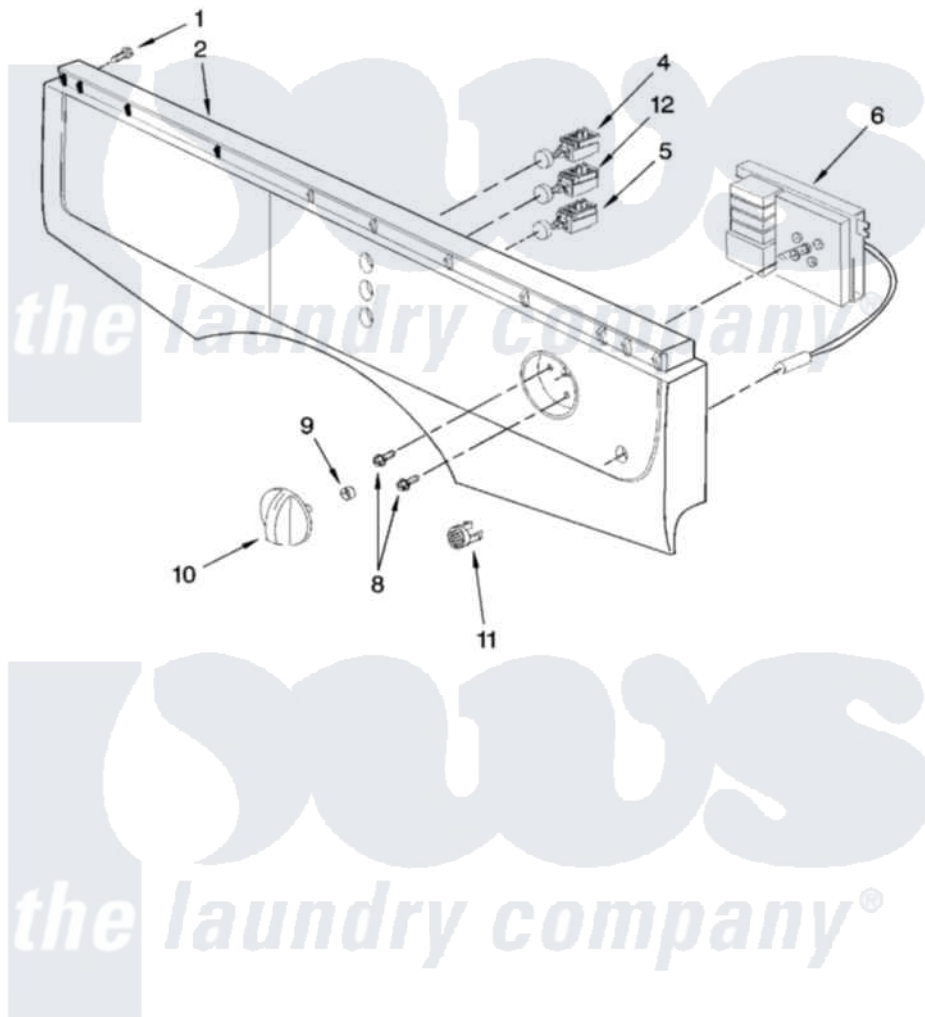

Whirlpool YLEW0050PQ0 02 - CONTROL PANEL PARTS

CONTROL PANEL PARTS

For Model: YLEW0050PQ0
(White)

8180855

3

Whirlpool Residential Whirlpool YLEW0050PQ0 Dryer Parts Parts Diagram 02 - CONTROL PANEL PARTS
Click on the part number to view part

Item	Original Part Number	Replaced By	Status	Part Description
1	8182573	489355		Screw, 8 X 1/2
2	280109			Kit, Control Panel
4	280110			Switch And Button Assembly
5	280112			Switch And Button Assembly
6	8182522			Timer And Indicator Light Assembly
8	8182338	489355		Screw, 8 X 1/2
9	8182361			Spring, Knob
10	8182519			Knob
11	8182532			Lens, Indicator
12	280111			Switch And Button Assembly