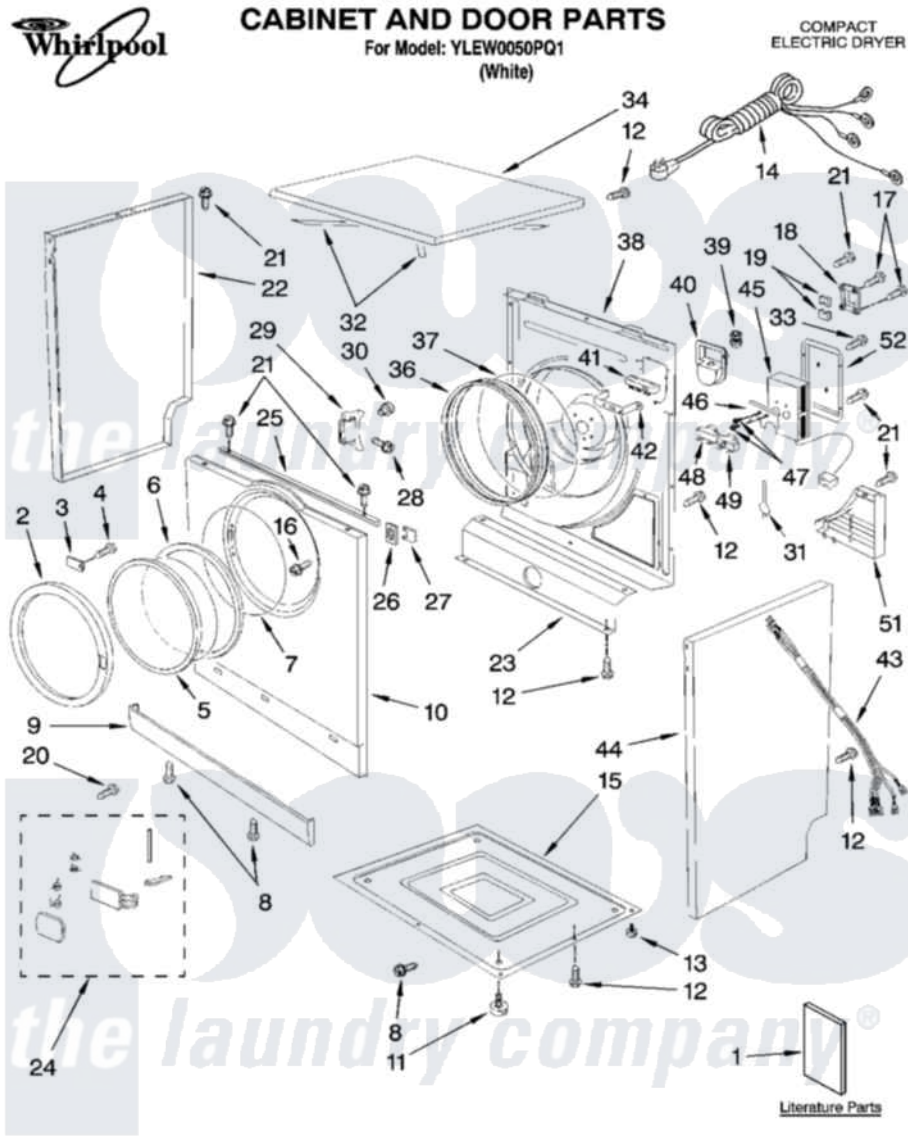

Whirlpool YLEW0050PQ1 01 - CABINET AND DOOR PARTS

10-06 Litho in U.S.A. (djc)

1

Part No. W10117152

Whirlpool Residential Whirlpool YLEW0050PQ1 Dryer Parts Parts Diagram 01 - CABINET AND DOOR PARTS
 Click on the part number to view part

Item	Original Part Number	Replaced By	Status	Part Description
1	8565593		Not Available	Use & Care Guide
"	8182608			Wiring Diagram
2	8182406			Frame, Door Outer
3	8183106			Retainer Insert
4	8182333	W10253196		Screw
5	8182516			Glass, Door
6	8182414			Frame, Inner Door
7	8182515			Gasket, Door
8	8182518			Screw
9	8182503			Toe Panel
10	BLANK		Not Available	Front Panel (Not Serviced)
11	8182479			Foot, Adjustable
12	8182338	489355		Screw, 8 X 1/2
13	8182459	3400843		Orifice Holder
14	8183118		Not Available	Power Cord
15	8182480		Not Available	BASE

16	8182401		Screw, Door Catch
17	8183089		Screw, Drum Support
18	8182534		Cover, Drum Shaft Support
19	8182533		Support, Drum Shaft
20	8182412	3400843	Orifice Holder
21	8182323	3179776	Screw
22	8182509		Side Panel
23	8182535		Panel, Lower Rear
24	8182574		Kit, Door Handle
25	8182511		Bracket, Front Panel
26	8182531		Plate, Door Switch
27	8182530		Door Switch
28	8183089		Screw, Drum Support
29	BLANK	Not Available	Door Hinge (Not Serviced)
30	BLANK	Not Available	Rivet, Hinge (Not Serviced)
31	8183097		Spring, Thermostat
32	8183109		Cross-Bar, Cabinet
33	8182526		Screw, Element Cover
34	8182524		Top
36	8182507		Seal, Rear Drum
37	8182540		Retaining Ring, Rear Seal
38	8182590		Panel, Rear
39	8182506		Nut, Power Cord
40	8182514		Cover, Terminal Block
41	8182525		Terminal Block
42	8182513		Mounting Bracket, Terminal Block
43	8183267	Not Available	Wire Harness
44	8182520		Side Panel
45	8182528		Heater Element
46	8182505		Plate, Thermostat
47	8182491	4358271	Screw
48	8182508		Thermostat, 194 F
49	8182502		Thermostat,
51	8182510		Cover, Inlet
52	8183110		Cover, Element