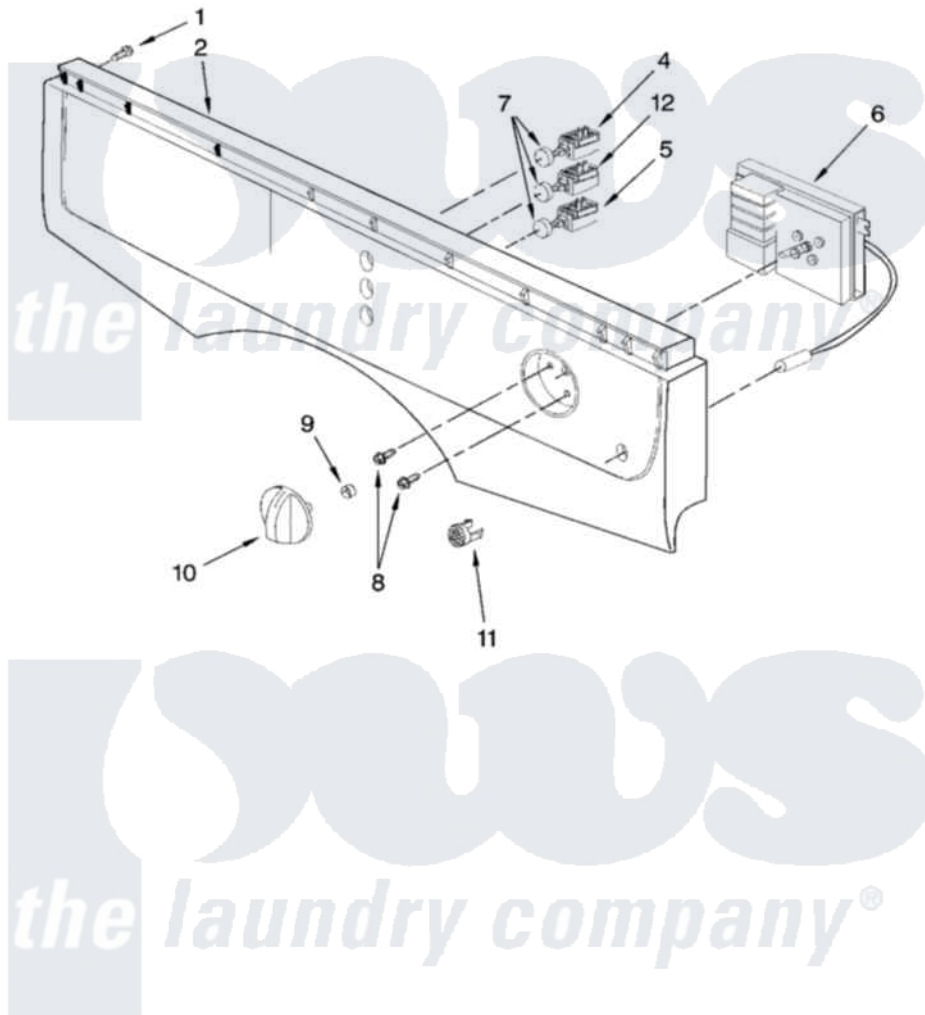

Whirlpool YLEW0050PQ1 02 - CONTROL PANEL PARTS

CONTROL PANEL PARTS

For Model: YLEW0050PQ1
(White)

W10117152

3

Whirlpool [Residential Whirlpool YLEW0050PQ1 Dryer Parts](#) Parts Diagram 02 - CONTROL PANEL PARTS
Click on the part number to view part

Item	Original Part Number	Replaced By	Status	Part Description
1	8182338	489355		Screw, 8 X 1/2
2	280109			Kit, Control Panel
4	280110			Switch And Button Assembly
5	280112			Switch And Button Assembly
6	8182522			Timer And Indicator Light Assembly
7	8182575			Button, Push
8	8182323	3179776		Screw
9	8182361			Spring, Knob
10	8182519			Knob
11	8182532			Lens, Indicator
12	280111			Switch And Button Assembly