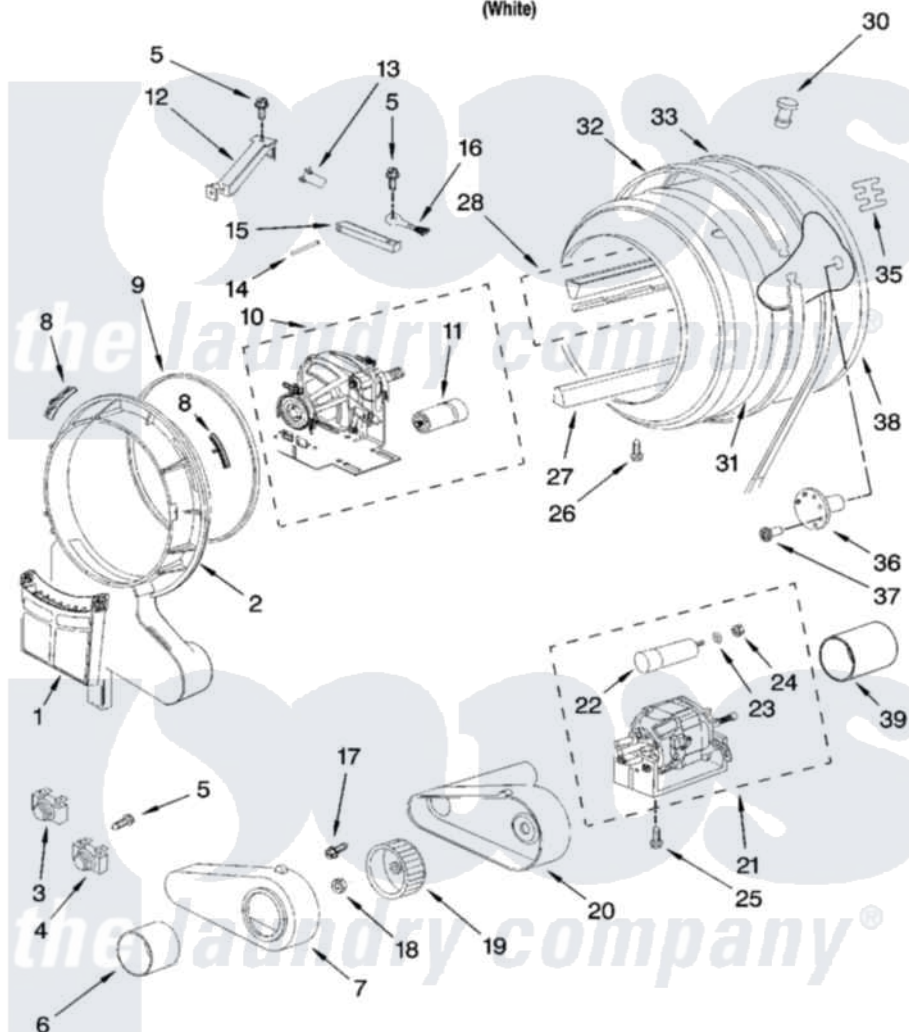

# Whirlpool YLEW0050PQ1 03 - DRUM AND MOTOR PARTS, OPTIONAL PARTS (NOT INCLUDED)

## DRUM AND MOTOR PARTS

For Model: YLEW0050PQ1  
(White)

W10117152

5

Whirlpool [Residential Whirlpool YLEW0050PQ1 Dryer Parts](#) Parts Diagram 03 - DRUM AND MOTOR PARTS, OPTIONAL PARTS (NOT INCLUDED).  
Click on the part number to view part

Item	Original Part Number	Replaced By	Status	Part Description
1	<a href="#">8182489</a>			Filter, Screen
2	<a href="#">8182485</a>			Lint Duct And Drum Support Assembly
3	<a href="#">8182470</a>			Thermostat, 203F
4	<a href="#">8182477</a>			Thermostat, Operating 122 F
5	8182323	<a href="#">3179776</a>		Screw
6	<a href="#">8182478</a>			Extension, Housing
7	8182631	<a href="#">W10238692</a>		Housing, Outer
8	8182492	<a href="#">W10119103</a>		Insert Pad, Drum Seal
9	<a href="#">8182692</a>			Seal, Front Drum
10	<a href="#">8182471</a>			Drive Motor
11	BLANK		Not Available	Capacitor (Not Serviced)
12	<a href="#">8182499</a>			Support, Arm
13	<a href="#">8182494</a>			Spring, Arm
14	<a href="#">8182501</a>			Pin, Arm