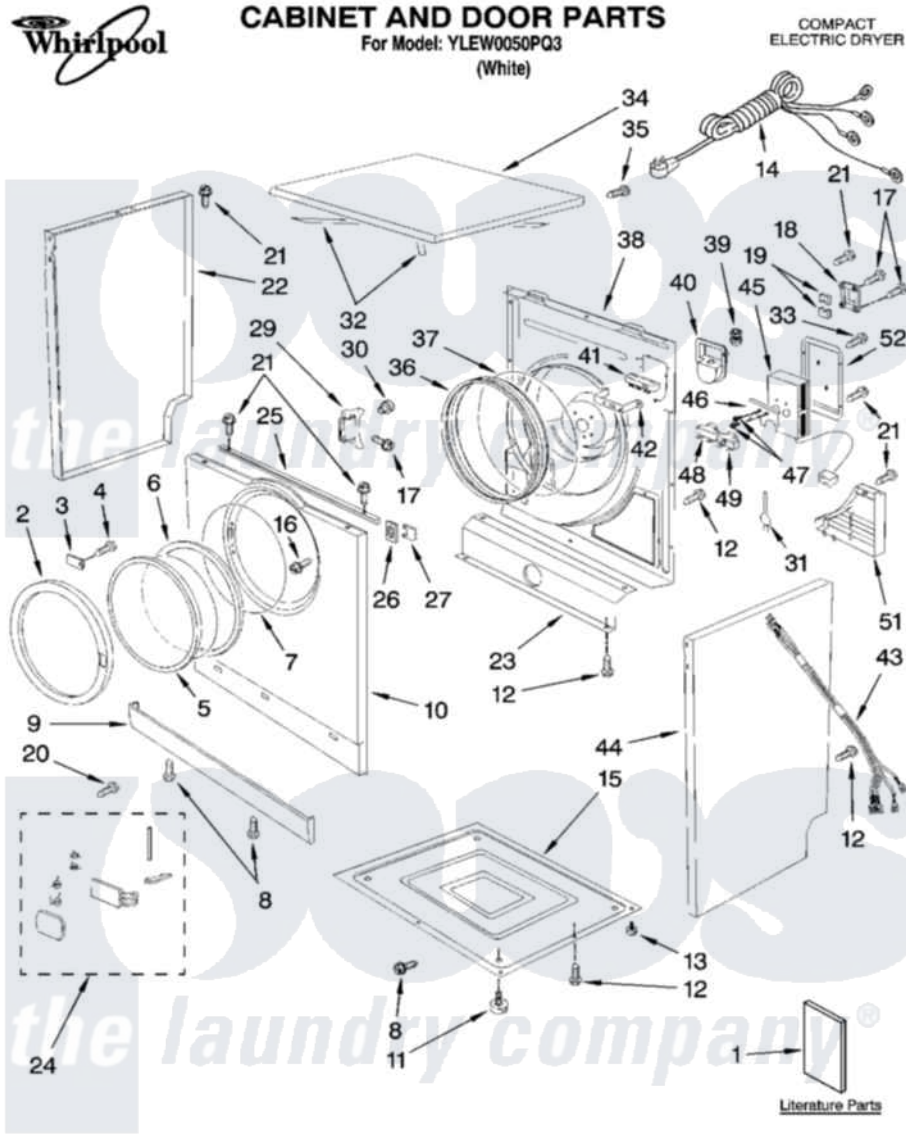

# Whirlpool YLEW0050PQ3 01 - CABINET AND DOOR PARTS

10-06 Litho in U.S.A. (djc)

1

Part No. W10117254

Whirlpool Residential Whirlpool YLEW0050PQ3 Dryer Parts Parts Diagram 01 - CABINET AND DOOR PARTS  
 Click on the part number to view part

Item	Original Part Number	Replaced By	Status	Part Description
1	8578568		Not Available	Use & Care Guide
"	<a href="#">8182608</a>			Wiring Diagram
2	<a href="#">8182406</a>			Frame, Door Outer
3	<a href="#">8183106</a>			Retainer Insert
4	8182333	<a href="#">W10253196</a>		Screw
5	<a href="#">8182516</a>			Glass, Door
6	<a href="#">8182414</a>			Frame, Inner Door
7	<a href="#">8182515</a>			Gasket, Door
8	<a href="#">8182518</a>			Screw
9	<a href="#">8182503</a>			Toe Panel
10	BLANK		Not Available	Front Panel (Not Serviced)
11	<a href="#">8182479</a>			Foot, Adjustable
12	8182338	<a href="#">489355</a>		Screw, 8 X 1/2
13	8182459	<a href="#">3400843</a>		Orifice Holder
14	8183118		Not Available	Power Cord
15	8182480		Not Available	BASE