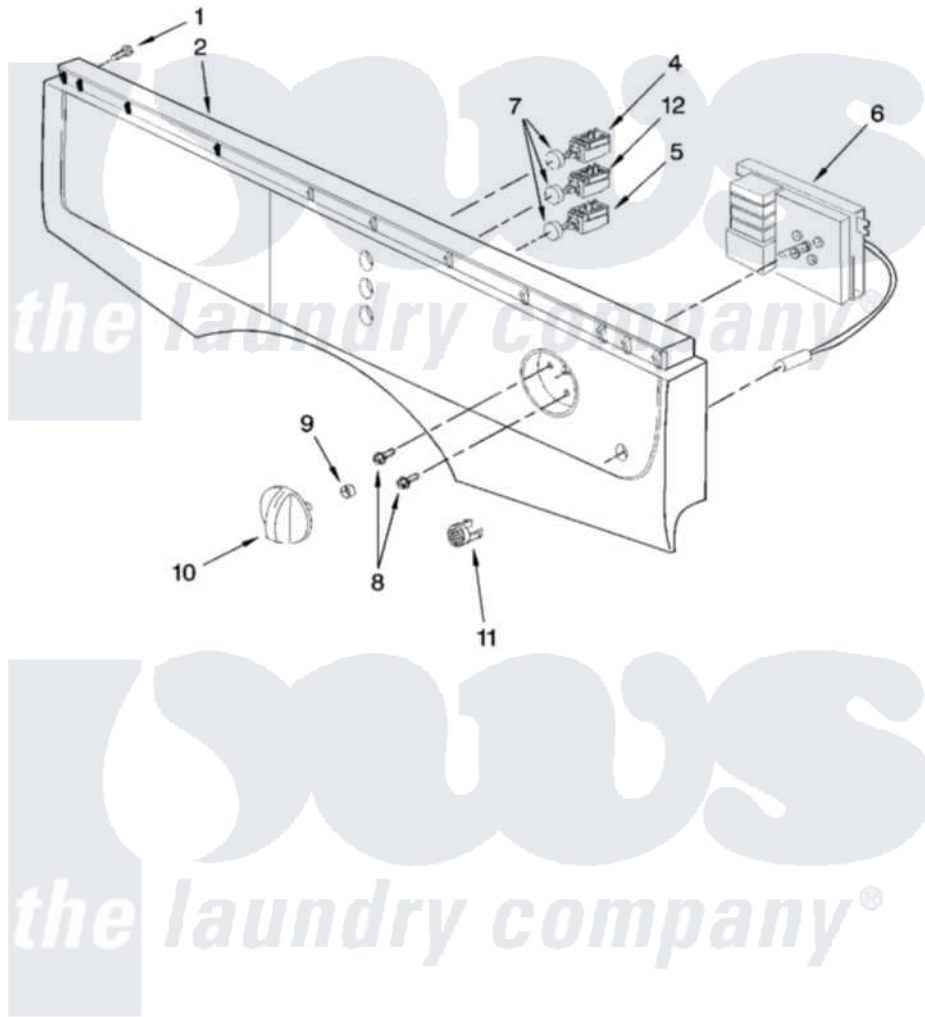

# Whirlpool YLEW0050PQ3 02 - CONTROL PANEL PARTS

## CONTROL PANEL PARTS

For Model: YLEW0050PQ3  
(White)

W10117254

3

Whirlpool Residential Whirlpool YLEW0050PQ3 Dryer Parts Parts Diagram 02 - CONTROL PANEL PARTS  
Click on the part number to view part

Item	Original Part Number	Replaced By	Status	Part Description
1	8182338	<a href="#">489355</a>		Screw, 8 X 1/2
2	<a href="#">280109</a>			Kit, Control Panel
4	<a href="#">280110</a>			Switch And Button Assembly
5	<a href="#">280112</a>			Switch And Button Assembly
6	<a href="#">8182522</a>			Timer And Indicator Light Assembly
7	<a href="#">8182575</a>			Button, Push
8	8182323	<a href="#">3179776</a>		Screw
9	<a href="#">8182361</a>			Spring, Knob
10	<a href="#">8182519</a>			Knob
11	<a href="#">8182532</a>			Lens, Indicator
12	<a href="#">280111</a>			Switch And Button Assembly